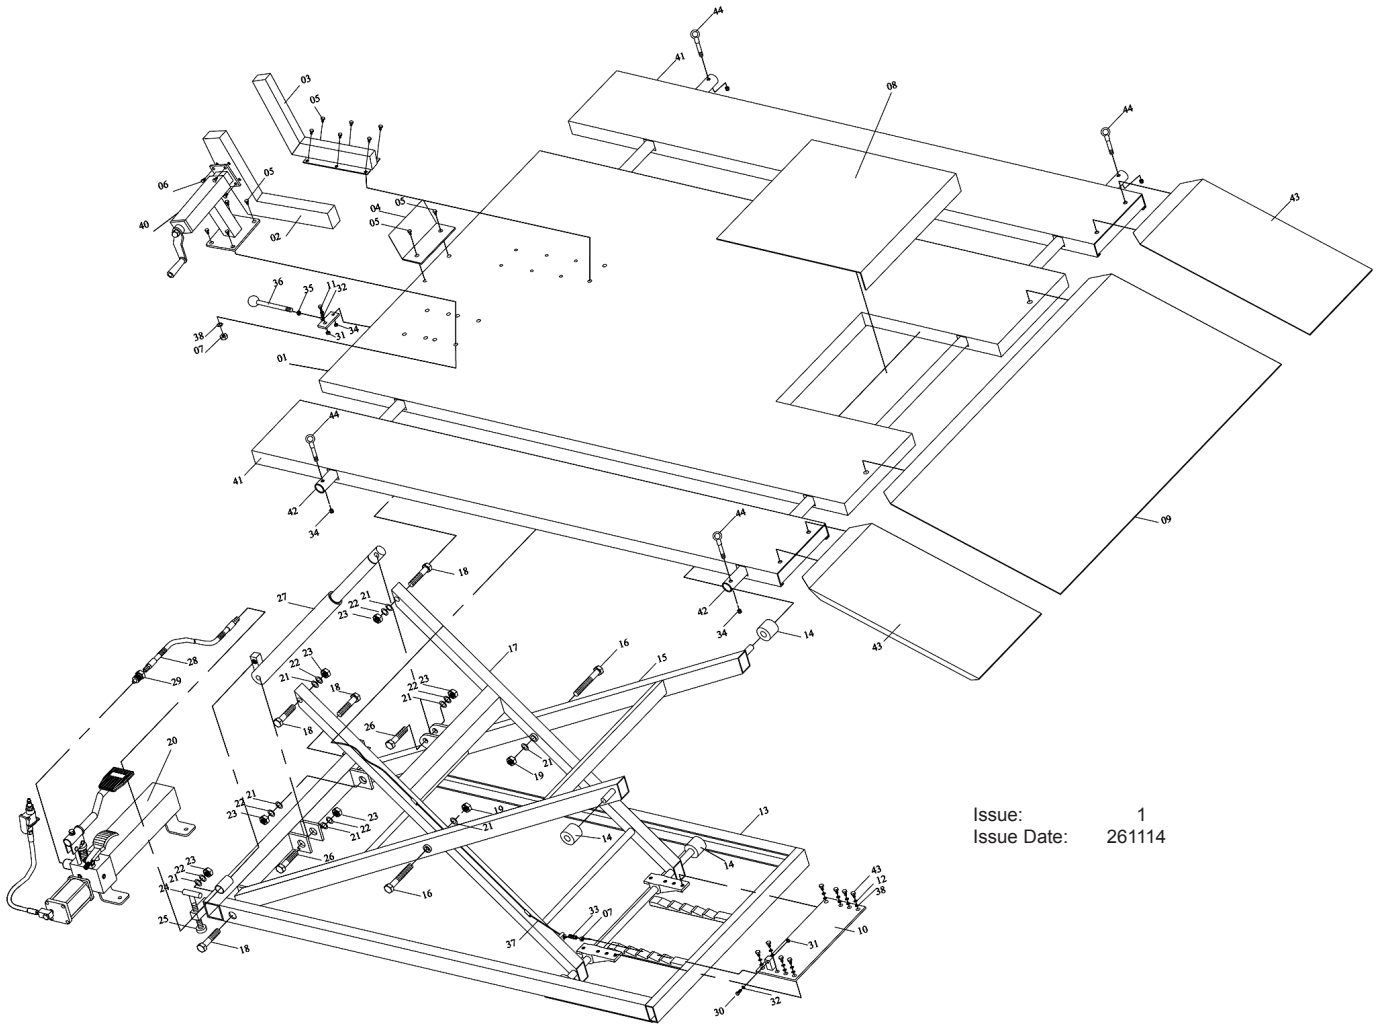

PARTS FOR:
MINI TRACTOR/QUAD/MOTORCYCLE LIFT 680kg
CAPACITY AIR/HYDRAULIC
MODEL: MT680.V4

Issue: 1
 Issue Date: 261114

ITEM	PART NO	DESCRIPTION	ITEM	PART NO	DESCRIPTION
1	MT680.V4-01	PLATFORM	23	MT680.V4-23	NUT
2	MT680.V4-02	MOVABLE VICE JAW	24	MT680.V4-24	ADJUSTING SCREW
3	MT680.V4-03	FIXED VICE JAW	25	MT680.V4-25	ROTATABLE FOOT
4	MT680.V4-04	STOP PLATE	26	MT680.V4-26	BOLT
5	MT680.V4-05	BOLT	27	MT680.V4-27	RAM
6	MT680.V4-06	BOLT	28	MT680.V4-28	HYDRAULIC HOSE
7	MT680.V4-07	NUT	29	MT680.V4-29	HOSE COUPLER
8	MT680.V4-08	SLIDING PLATE	30	MT680.V4-30	BOLT
9	MT680.V4-09	LEADING PLATE	31	MT680.V4-31	LOCK NUT
10	MT680.V4-10	SAFETY PLATE ASS'Y	32	MT680.V4-32	WASHER
11	MT680.V4-11	BOLT	33	MT680.V4-33	BOLT
12	MT680.V4-12	LOCK WASHER	34	MT680.V4-34	LOCK NUT
13	MT680.V4-13	BASE ASS'Y	35	MT680.V4-35	NUT
14	MT680.V4-14	STEEL WHEEL	36	MT680.V4-36	SAFETY HANDLE
15	MT680.V4-15	LIFTING ARM (OUTER)	37	MT680.V4-37	SAFETY WIRE
16	MT680.V4-16	BOLT	38	MT680.V4-38	WASHER
17	MT680.V4-17	LIFTING ARM (INNER)	39	MT680.V4-39	BOLT
18	MT680.V4-18	BOLT	40	MT680.V4-40	CRANK HANDLE ASS'Y
19	MT680.V4-19	LOCK NUT	41	MT680.V4-41	SIDE EXTENSION
20	MT680.V4-20	AIR/MANUAL PUMP	42	MT680.V4-42	CONNECTING BAR
21	MT680.V4-21	WASHER	43	MT680.V4-43	RAMP EXTENSION
22	MT680.V4-22	LOCK WASHER	44	MT680.V4-44	POSITION PIN