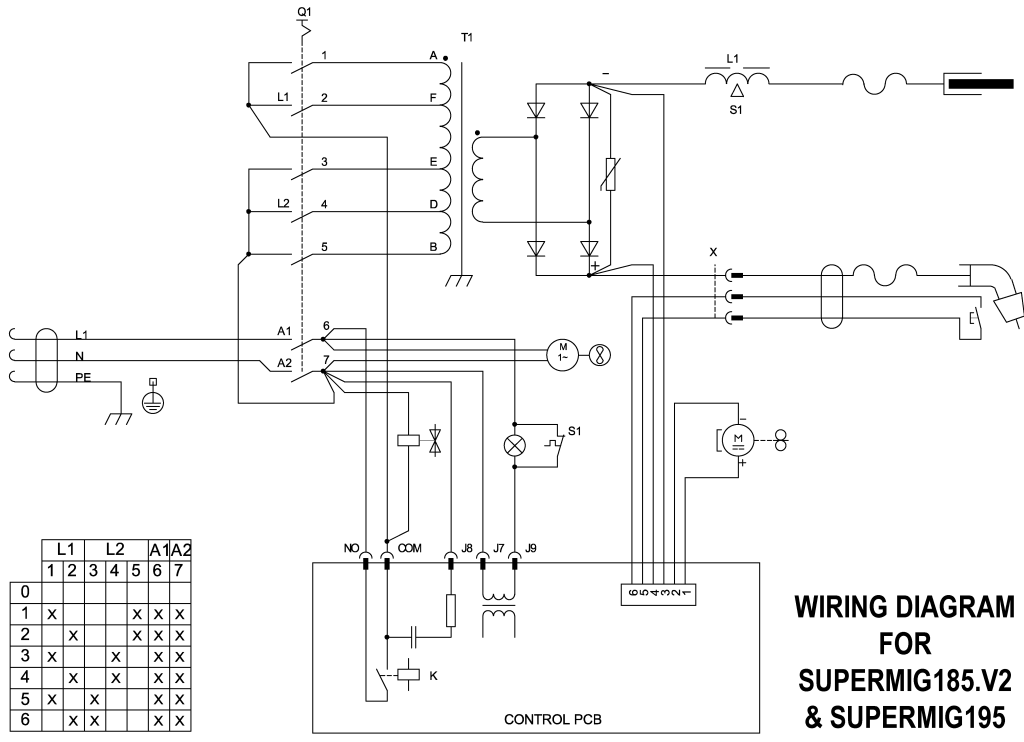

L1	L2	A1	A2
1	X		X	X
2		X	X	X
3	X		X	X
4		X	X	X
5	X	X	X	X
6	X	X	X	X