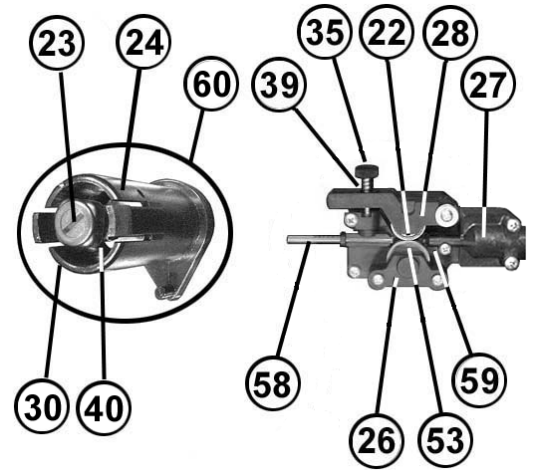

Item	Part No	Description
1	120.113858	Potentiometer
2	120/112125	Knob,Potentiometer
3	120/112183	Protection,rectifier
4	120/112227	Rectifier
5	120.113533	Potentiometer
6	120/122035	Electro-valve
7	120.322901	Knob for switch
9	120.114306	Wire feed PCB
10	120.121510	Switch
12	120/122329	Thermostat
13	120/122707	Light
14	120/120302	Cable
15	MC3CX2.5	Mains cable
16	120/152054	Blade,fan
17	120/152110	Motor,fan
18	120/153007	Wire feed motor
19	120/169371	Reactance
21	120.169296	Transformer
22	B/609Z	Counter roller
23	120/312137	Knob
24	120/322081	Spindle, sleeve/spacer type
25	120/322112	Bushing, cable
26	120/322126	Casing, feeder roller shaft
27	120/322127	Casing, torch fixing
28	120/322128	Bracket, counter roller
29	120/723051	Connection, torch
30	120/322180	Spacer collar
31	120/322201	Wheel (fixed)
32	120/322245	Wheel
33	120.322640	Plastic frame
35	120/422257	Knob, counter roller tension
36	120/422817	Bracket, axle
37	120/422820	Bracket, castor
38	120/432102	Bull nosed adaptor (not shown)
39	120/452022	Spring, counter roller tension
40	120/452057	Spring
41	120/312328	Handle
42	120/644828	Back panel
43	120/644176	Diaphragm
44	120/644606	Bracket (bottle)
45	120.649565	Front panel
46	120.644961	Bottom (black)
47	120.655316	Cover
49	120.655315	Door
50	120/681092	Axle, wheel
51	120/712030	Clamp, earth
53	120/722019	Feed roller 0.6 - 0.8
54	120/742180	TORCH
55	REG/MT	Regulator (2 gauges) not shown
58	120/990097	Guide hose
59	120/990257	Gear set
60	120/990264	Spindle Kit

NOTE: It is our policy to continually improve products and as such we reserve the right to alter data, specifications and component parts without prior notice.
IMPORTANT: No liability is accepted for incorrect use of product. **WARRANTY:** Guarantee is 12 months from purchase date, proof of which will be required for any claim.
INFORMATION: For a copy of our latest catalogue and promotions call us on 01284 757525 and leave your full name and address including your postcode.

	Sole UK Distributor Sealey Group, Bury St. Edmunds, Suffolk.	01284 757500 01284 703534	www.sealey.co.uk sales@sealey.co.uk