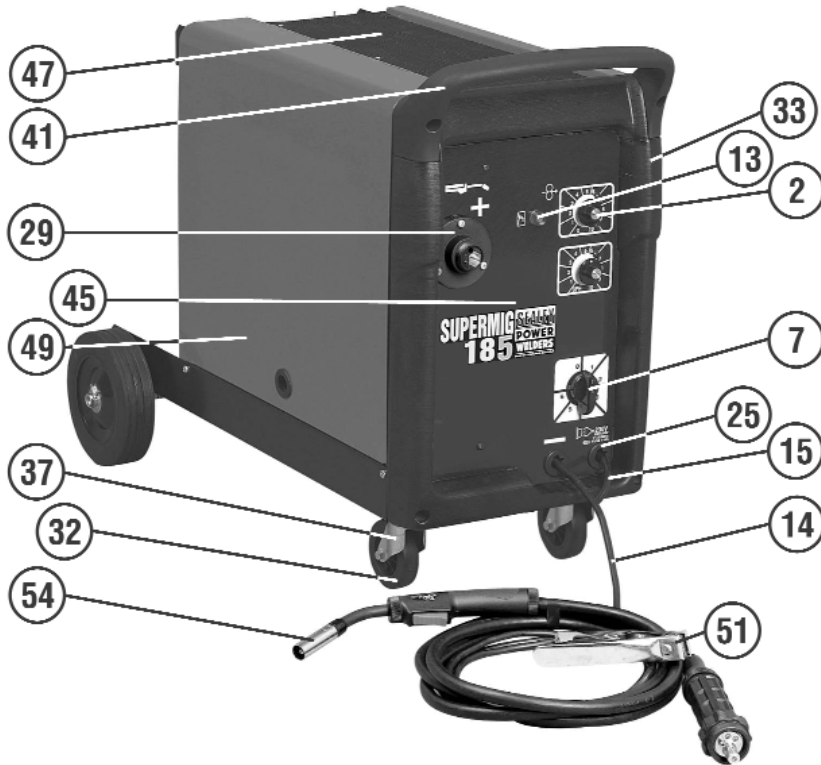

Item	Part No	Description
1	120.113858	Potentiometer
2	120/112125	Knob,Potentiometer
3	120/112183	Protection,rectifier
4	120/112227	Rectifier
5	120.113533	Potentiometer
6	120/122035	Electro-valve
7	120.322901	Knob for switch
9	120.114306	Wire feed PCB
10	120.121510	Switch
12	120/122329	Thermostat
13	120/122707	Light
14	120/120302	Cable
15	MC3CX2.5	Mains cable
16	120/152054	Blade,fan
17	120/152110	Motor,fan
18	120/153007	Wire feed motor
19	120/169371	Reactance
21	120.169296	Transformer
22	B/609Z	Counter roller
23	120/312137	Knob
24	120/322081	Spindle, sleeve/spacer type
25	120/322112	Bushing, cable
26	120/322126	Casing, feeder roller shaft
27	120/322127	Casing, torch fixing
28	120/322128	Bracket, counter roller
29	120/723051	Connection, torch
30	120/322180	Spacer collar
31	120/322201	Wheel (fixed)
32	120/322245	Wheel
33	120.322640	Plastic frame
35	120/422257	Knob, counter roller tension
36	120/422817	Bracket, axle
37	120/422820	Bracket, castor
38	120/432102	Bull nosed adaptor (not shown)
39	120/452022	Spring, counter roller tension
40	120/452057	Spring
41	120/312328	Handle
42	120/644828	Back panel
43	120/644176	Diaphragm
44	120/644606	Bracket (bottle)
45	120.649565	Front panel
46	120.644961	Bottom (black)
47	120.655316	Cover
49	120.655315	Door
50	120/681092	Axle, wheel
51	120/712030	Clamp, earth
53	120/722019	Feed roller 0.6 - 0.8
54	120/742180	TORCH
55	REG/MT	Regulator (2 gauges) not shown
58	120/990097	Guide hose
59	120/990257	Gear set
60	120/990264	Spindle Kit

NOTE: It is our policy to continually improve products and as such we reserve the right to alter data, specifications and component parts without prior notice.
IMPORTANT: No liability is accepted for incorrect use of product. **WARRANTY:** Guarantee is 12 months from purchase date, proof of which will be required for any claim.
INFORMATION: For a copy of our latest catalogue and promotions call us on 01284 757525 and leave your full name and address including your postcode.

	Sole UK Distributor Sealey Group, Bury St. Edmunds, Suffolk.	01284 757500 01284 703534	www.sealey.co.uk sales@sealey.co.uk