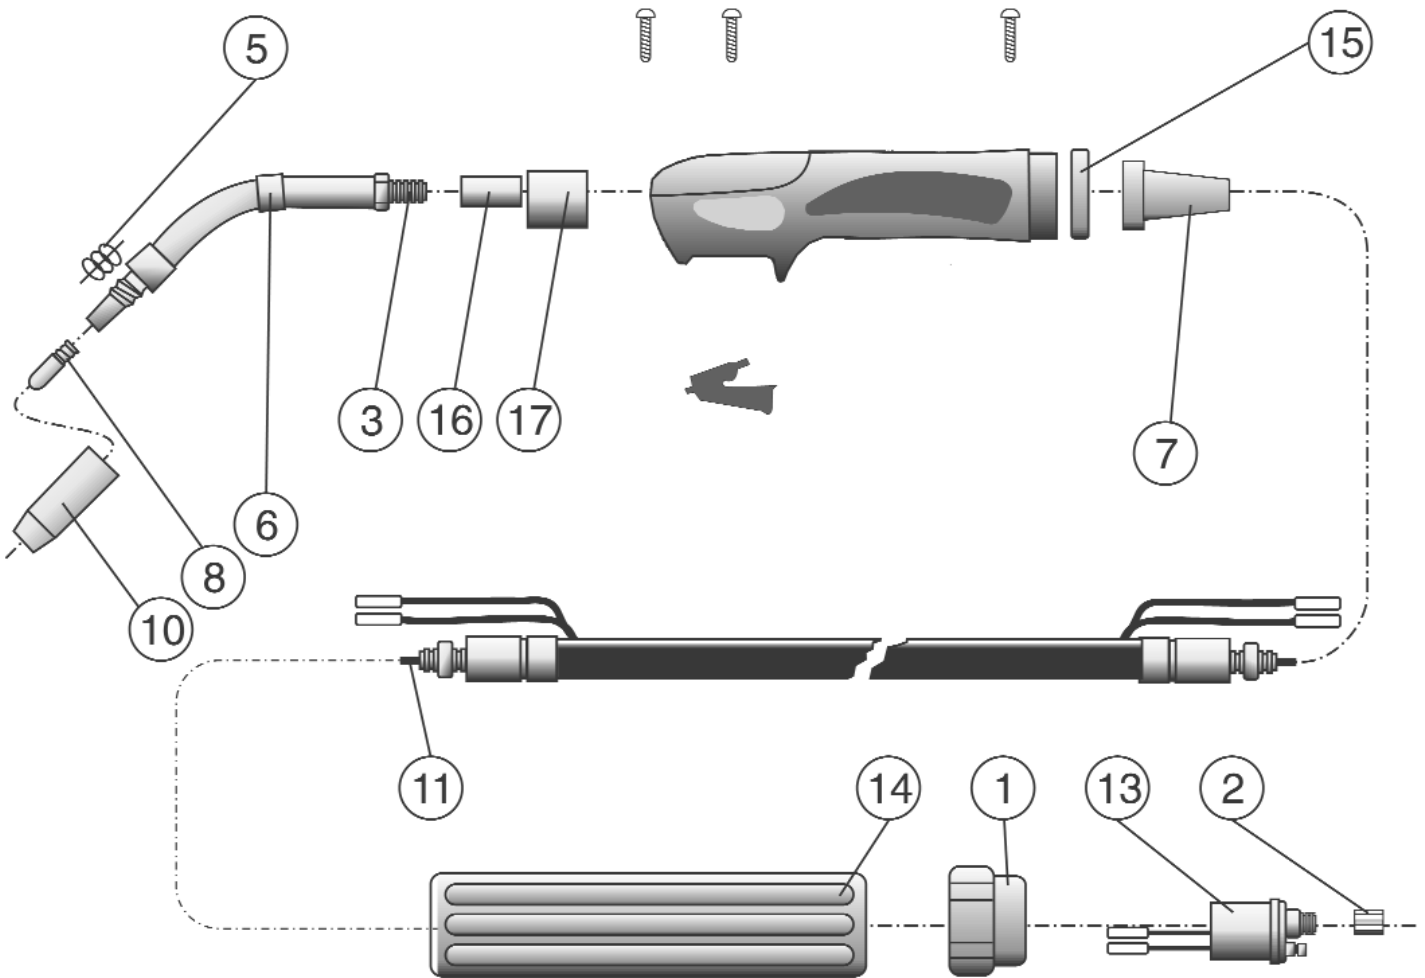

TORCH COMPLETE 120/742180

ISSUE NO. 2  
 ISSUE DATE 240305

Item	Part No	Description	Item	Part No	Description
1	120/722007	Ring nut	10	168.200105	Nozzle, Cylinder TR - 15
2	120/722013	Nut, Liner retainer	10	120/722423	Nozzle, Conical TR - 15
3	120/722305	Lance and Diffuser TB15	11	168.301535	Liner,T, 0.6 - 0.8mm 3mt Steel
5	120/722319	Spring for nozzle	11	120/722689	Liner,T, 1.0 - 1.2mm 3mt Steel
6	120/722326	Insulation, diffuser	13	120/722441	Termination connector
7	120/742172	Torch holder	14	120/742175	Gun plug housing
8	120/722415	Contact tip 0.6mm (AF1)	15	120/722171	Ring nut
8	120/722416	Contact tip 0.8mm(AF1)	16	120/722325	Front torch part
8	120/722552	Contact tip 1.0mm ALLY (AF1)	17	120/722693	Insulation Block, Torch part
8	120/722553	Contact tip 1.2mm ALLY (AF1)			
8	120/722556	Contact tip 0.8mm ALLY			