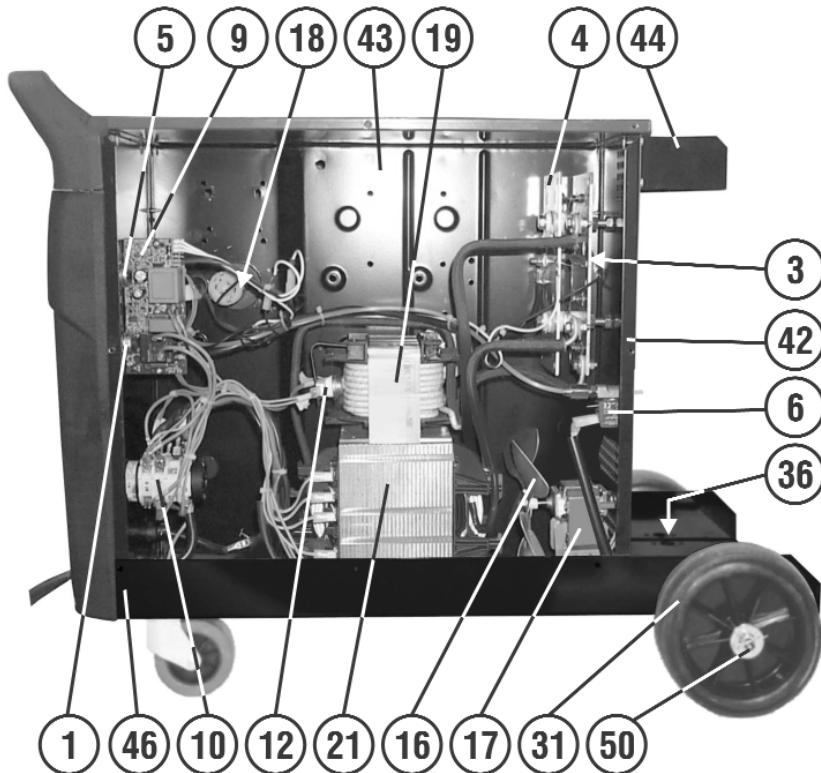

Item	Part No	Description
1	120.113858	Potentiometer
2	120/112125	Knob,Potentiometer
3	120/112183	Protection,rectifier
4	120/112227	Rectifier
5	120.113533	Potentiometer
6	120/122035	Electro-valve
7	120.322901	Knob for switch
9	120.114306	Wire feed PCB
10	120.121510	Switch
12	120/122329	Thermostat
13	120/122707	Light
14	120/120302	Cable
15	MC3CX2.5	Mains cable
16	120/152054	Blade,fan
17	120/152110	Motor,fan
18	120/153007	Wire feed motor
19	120/169371	Reactance
21	120.169296	Transformer
22	B/609Z	Counter roller
23	120/312137	Knob
24	120/322081	Spindle, sleeve/spacer type
25	120/322112	Bushing, cable
26	120/322126	Casing, feeder roller shaft
27	120/322127	Casing, torch fixing
28	120/322128	Bracket, counter roller
29	120/723051	Connection, torch
30	120/322180	Spacer collar
31	120/322201	Wheel (fixed)
32	120/322245	Wheel
33	120.322640	Plastic frame
35	120/422257	Knob, counter roller tension
36	120/422817	Bracket, axle
37	120/422820	Bracket, castor
38	120/432102	Bull nosed adaptor (not shown)
39	120/452022	Spring, counter roller tension
40	120/452057	Spring
41	120/312328	Handle
42	120/644828	Back panel
43	120/644176	Diaphragm
44	120/644606	Bracket (bottle)
45	120.649565	Front panel
46	120.644961	Bottom (black)
47	120.655316	Cover
49	120.655315	Door
50	120/681092	Axle, wheel
51	120/712030	Clamp, earth
53	120/722019	Feed roller 0.6 - 0.8
54	120/742180	TORCH
55	REG/MT	Regulator (2 gauges) not shown
58	120/990097	Guide hose
59	120/990257	Gear set
60	120/990264	Spindle Kit

NOTE: It is our policy to continually improve products and as such we reserve the right to alter data, specifications and component parts without prior notice.
IMPORTANT: No liability is accepted for incorrect use of product. **WARRANTY:** Guarantee is 12 months from purchase date, proof of which will be required for any claim.
INFORMATION: For a copy of our latest catalogue and promotions call us on 01284 757525 and leave your full name and address including your postcode.

	Sole UK Distributor Sealey Group, Bury St. Edmunds, Suffolk.	01284 757500 01284 703534	www.sealey.co.uk sales@sealey.co.uk