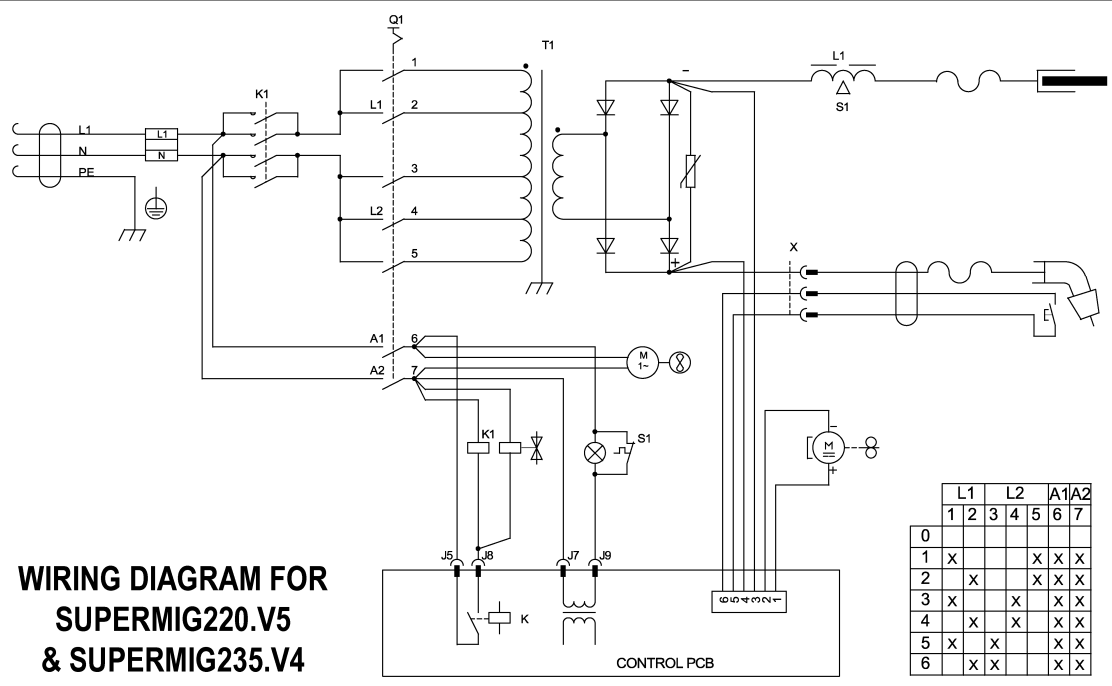

WIRING DIAGRAM FOR SUPERMIG185.V2 & SUPERMIG195

WIRING DIAGRAM FOR SUPERMIG220.V5 & SUPERMIG235.V4

	L1	L2	A1	A2
1	X		X	X
2		X	X	X
3	X		X	X
4		X	X	X
5	X	X	X	X
6	X	X	X	X

NOTE: It is our policy to continually improve products and as such we reserve the right to alter data, specifications and component parts without prior notice.
IMPORTANT: No liability is accepted for incorrect use of product. **WARRANTY:** Guarantee is 12 months from purchase date, proof of which will be required for any claim.
INFORMATION: For a copy of our latest catalogue and promotions call us on 01284 757525 and leave your full name and address including your postcode.

	Sole UK Distributor Sealey Group, Bury St. Edmunds, Suffolk.	01284 757500 01284 703534	www.sealey.co.uk sales@sealey.co.uk