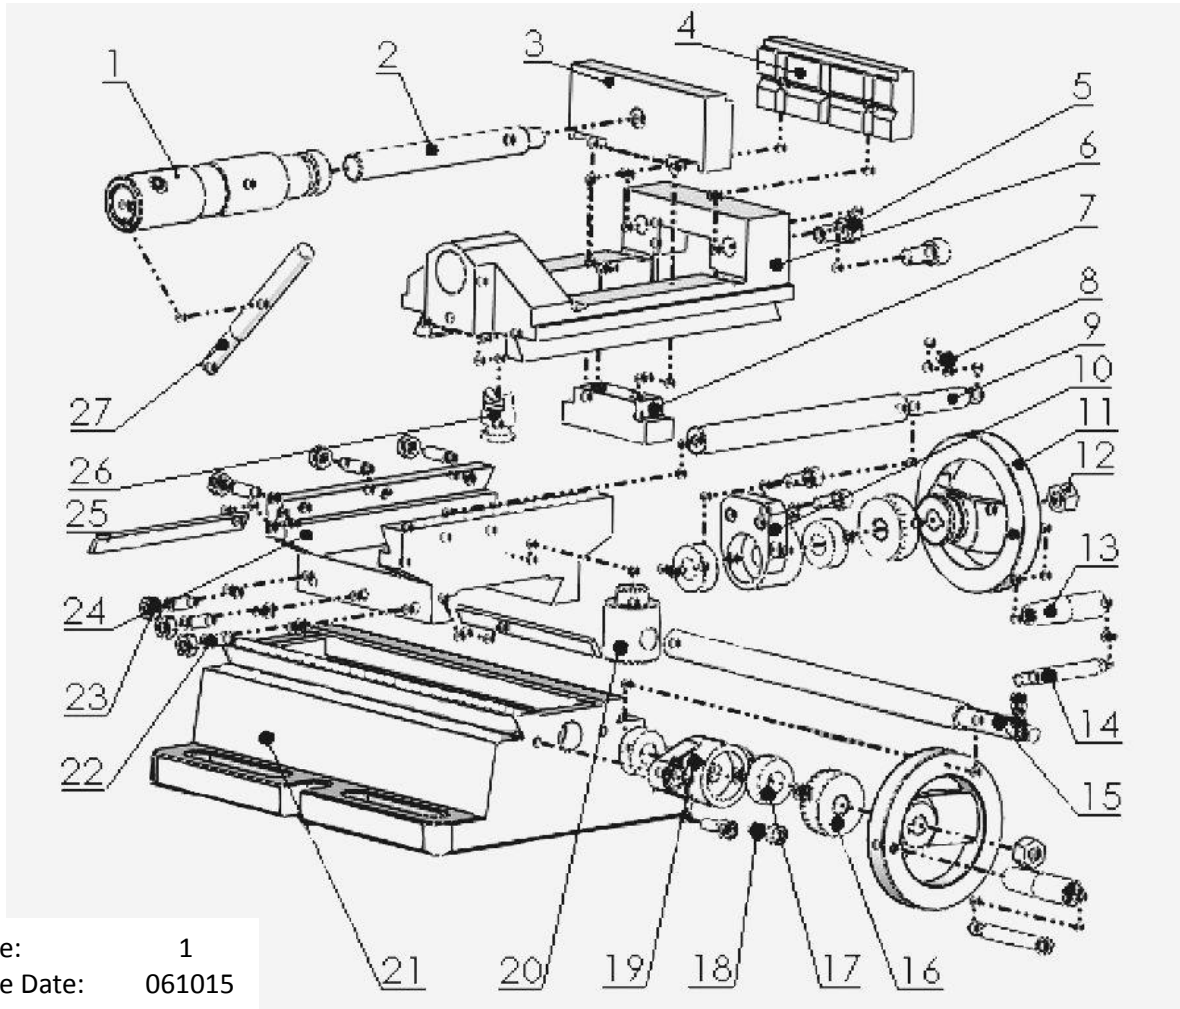

**PARTS FOR:**  
**CROSS VICE PROFESSIONAL 100mm**  
**MODEL : CV4P**

Issue: 1  
 Issue Date: 061015

ITEM	PART NO	DESCRIPTION	ITEM	PART NO	DESCRIPTION
1	CV4P.01	HANDLE SLEEVE	15	CV4P.15	LEAD SCREW
2	CV4P.02	UPPER LEAD SCREW	16	CV4P.16	SCALE RING
3	CV4P.03	MOVING JAW	17	CV4P.17	BUSHING
4	CV4P.04	FIXED JAW	18	CV4P.18	SET SCREW
5	CV4P.05	SET SCREW	19	CV4P.19	NUT HOLDER
6	CV4P.06	UPPER BASE	20	CV4P.20	LEAD SCREW NUT
7	CV4P.07	FIX PLATE	21	CV4P.21	BASE
8	CV4P.08	KEY WAY	22	CV4P.22	POINTED SCREW
9	CV4P.09	LEAD SCREW	23	CV4P.23	HEX NUT
10	CV4P.10	NUT HOLDER	24	CV4P.24	CROSS BASE
11	CV4P.11	HANDWHEEL	25	CV4P.25	SPACER
12	CV4P.12	LOCK NUT M8	26	CV4P.26	LOCKING PIN
13	CV4P.13	CRANK HANDLE	27	CV4P.27	HANDLE BAR
14	CV4P.14	CRANK LEVER			