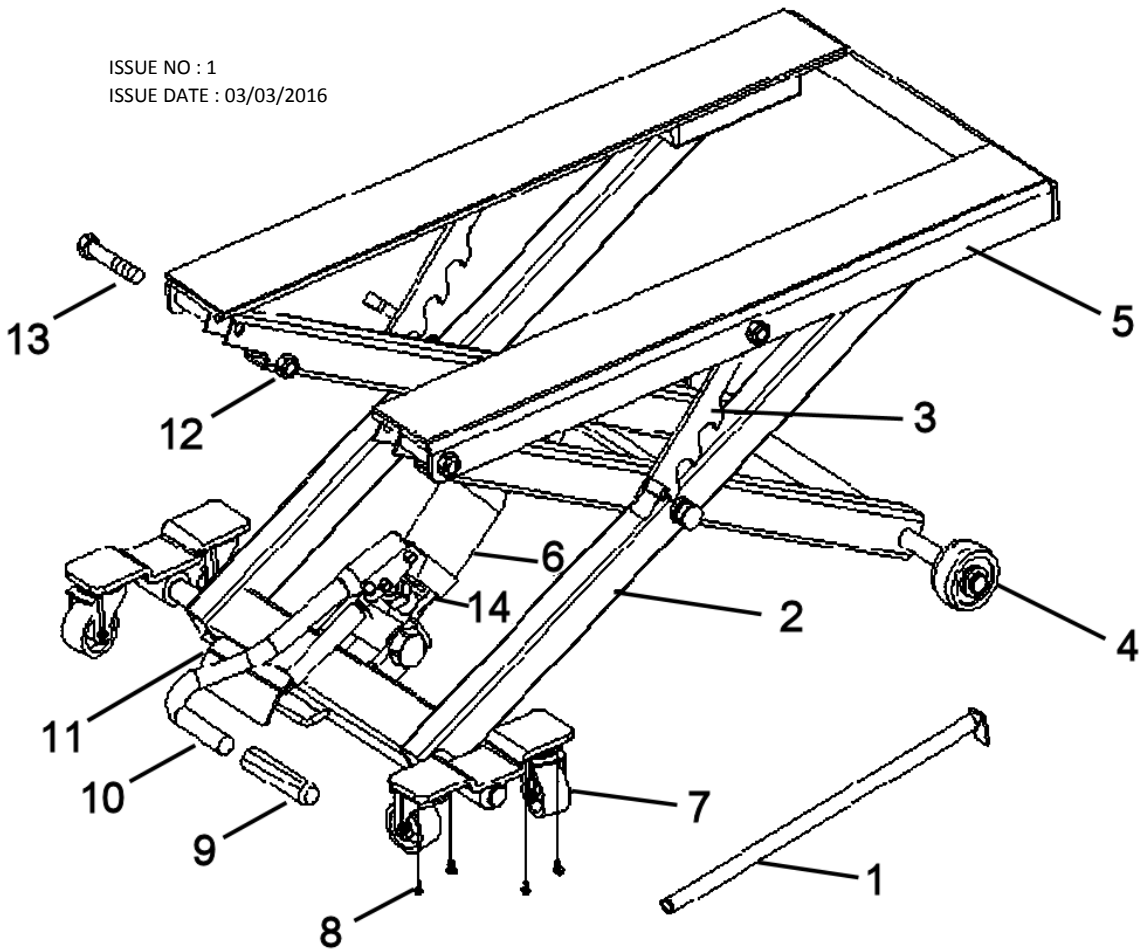

**PARTS FOR :**  
MOTORCYCLE & QUAD SCISSOR LIFT 500kg  
CAPACITY HYDRAULIC  
MODELS: **MC4500**

ISSUE NO : 1  
ISSUE DATE : 03/03/2016

ITEM	PART NO	DESCRIPTION	ITEM	PART NO	DESCRIPTION
1	MC4500.01	PULLING HANDLE	8	MC4500.08	BOLT M6x10
2	MC4500.02	LIFTING ARM	9	MC4500.09	RUBBER GRIP
3	MC4500.03	LOCKING HANDLE	10	MC4500.10	LIFT FOOT PEDAL
4	MC4500.04	WHEEL	11	MC4500.11	RELEASE FOOT PEDAL
5	MC4500.05	PLATFORM	12	MC4500.12	LOCK NUT
6	MC4500.06	HYDRAULIC PUMP	13	MC4500.13	BOLT M10x100
7	MC4500.07	CASTOR	14	MC4500.14	BOLT M8x15