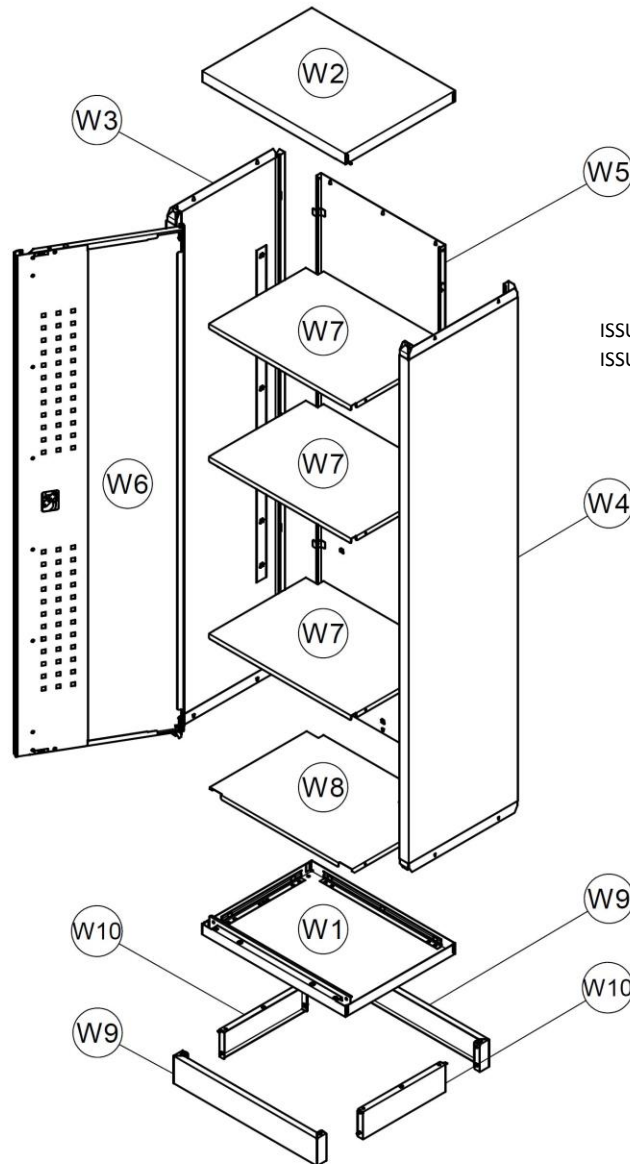

PARTS FOR :
MODULAR FLOOR CABINET FULL HEIGHT 600mm
MODELS: APMS55

ISSUE NO : 1
 ISSUE DATE : 21/04/2016

| ITEM | PART NO | DESCRIPTION | ITEM | PART NO | DESCRIPTION |
|------|-----------|---------------------------|------|------------|--------------------------|
| -- | APMS57.01 | DOOR LATCH | W5 | APMS55.W5 | BACK PANEL |
| -- | APMS56.02 | DOOR PULL w/o LOGO 1812mm | W6 | APMS55.W6 | DOOR |
| -- | APMS56.03 | LOCK & KEY | W7 | APMS55.W7 | ADJUSTABLE SHELF |
| -- | APMS56.04 | DOOR MAGNET | W8 | APMS55.W8 | BOTTOM SHELF |
| W1 | APMS55.W1 | BOTTOM PANEL | W9 | APMS55.W9 | BASE FRONT PANEL |
| W2 | APMS55.W2 | TOP PANEL | W10 | APMS55.W10 | BASE SIDE PANEL |
| W3 | APMS55.W3 | LEFT SIDE PANEL | -- | APMS55.FK | FIXING KIT |
| W4 | APMS55.W4 | RIGHT SIDE PANEL | | | items with '-' not shown |