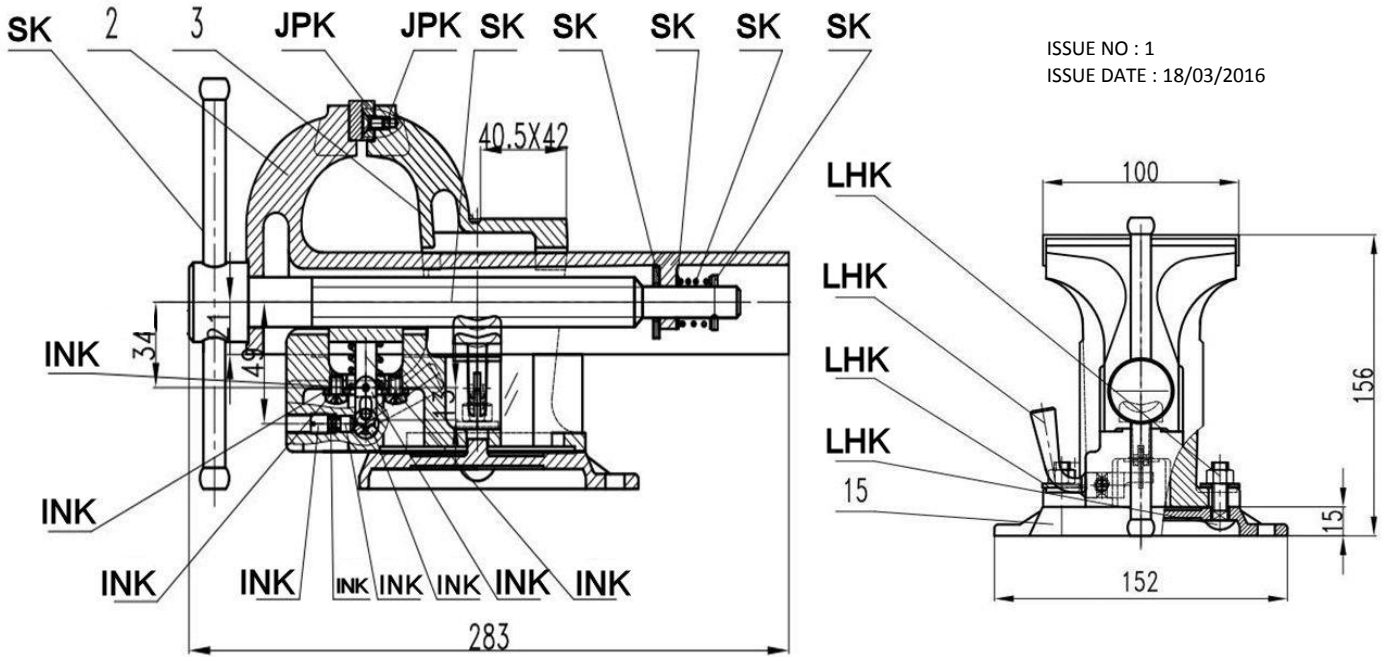

PARTS FOR :

VICE 100mm QUICK ACTION SWIVEL BASE DUCTILE IRON

VICE 125mm QUICK ACTION SWIVEL BASE DUCTILE IRON

MODELS: QAVE100 & QAVE125

ISSUE NO : 1
ISSUE DATE : 18/03/2016

QAVE100 ONLY QAVE125 ONLY

ITEM	PART NO	PART NO	DESCRIPTION
INK	QAVE100.INK	QAVE125.INK	INSIDE NUT KIT
JPK	QAVE100.JPK	QAVE125.JPK	JAW FACE PLATE KIT (PAIR)
LHK	QAVE100.LHK	QAVE125.LHK	LOCKING HANDLE KIT
SK	QAVE100.SK	QAVE125.SK	SPINDLE KIT
2	QAVE100.02	QAVE125.02	FRONT JAW
3	QAVE100.03	QAVE125.03	BACK JAW
15	QAVE100.15	QAVE125.15	SWIVEL BASE