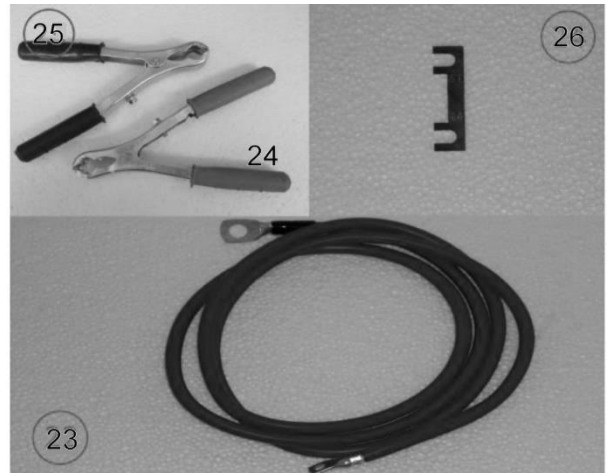

PARTS FOR :
STARTER/CHARGER 300Amp 12/24v
MODELS: SUPERSTART300.V5

ISSUE NO : 1
 ISSUE DATE : 29/06/2016

ITEM	PART NO	DESCRIPTION	ITEM	PART NO	DESCRIPTION
1	SSTART500.01	FRONT PANEL	14	SSTART500.13	BASE PANEL
2	SSTART500.02	TOP PANEL	15	SSTART300V514	TRANSFORMER
3	SSTART500.03	DISPLAY PANEL SUPPORT	16	SSTART300V515	RECTIFIER
4	SSTART500.04	DISPLAY	17	SSTART650.16	THERMOSTAT (13)
5	SSTART500.05A	DOUBLE SWITCH	18	SSTART650.17	THERMOSTAT (11)
6	SSTART500.05B	SINGLE SWITCH	19	SSTART500.18	FUSE OUTPUTS
7	SSTART500.06	ON-OFF SWITCH	20	SSTART500.19	12-24V OUTPUT
8	SSTART500.07	HANDLE	21	SSTART300V520	NEGATIVE OUTPUT CABLE
9	SSTART500.08	OUTPUT KNOB	22	SSTART500.21	POWER SUPPLY CABLE
10	SSTART500.09	CLAMP SUPPORT KIT	23	SSTART300V522	POSITIVE OUTPUT CABLE
11	SSTART500.10	CABLE REELS KIT	24	SSTART500.23A	POSITIVE CLAMP
12	SSTART500.11	AXLE	25	SSTART500.23B	NEGATIVE CLAMP
13	SSTART500.12	WHEEL KIT	26	SSTART500.24	FUSE KIT 10PCS 80A