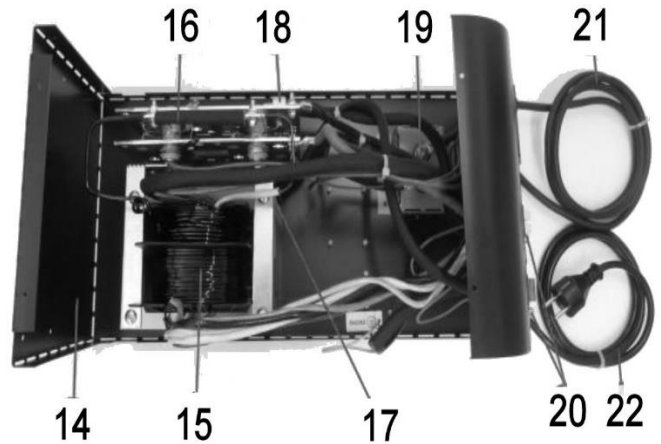

PARTS FOR :
STARTER/CHARGER 300Amp 12/24v
MODELS: SUPERSTART300.V5

ISSUE NO : 1
 ISSUE DATE : 29/06/2016

ITEM	PART NO	DESCRIPTION	ITEM	PART NO	DESCRIPTION
1	SSTART500.01	FRONT PANEL	14	SSTART500.13	BASE PANEL
2	SSTART500.02	TOP PANEL	15	SSTART300V514	TRANSFORMER
3	SSTART500.03	DISPLAY PANEL SUPPORT	16	SSTART300V515	RECTIFIER
4	SSTART500.04	DISPLAY	17	SSTART650.16	THERMOSTAT (13)
5	SSTART500.05A	DOUBLE SWITCH	18	SSTART650.17	THERMOSTAT (11)
6	SSTART500.05B	SINGLE SWITCH	19	SSTART500.18	FUSE OUTPUTS
7	SSTART500.06	ON-OFF SWITCH	20	SSTART500.19	12-24V OUTPUT
8	SSTART500.07	HANDLE	21	SSTART300V520	NEGATIVE OUTPUT CABLE
9	SSTART500.08	OUTPUT KNOB	22	SSTART500.21	POWER SUPPLY CABLE
10	SSTART500.09	CLAMP SUPPORT KIT	23	SSTART300V522	POSITIVE OUTPUT CABLE
11	SSTART500.10	CABLE REELS KIT	24	SSTART500.23A	POSITIVE CLAMP
12	SSTART500.11	AXLE	25	SSTART500.23B	NEGATIVE CLAMP
13	SSTART500.12	WHEEL KIT	26	SSTART500.24	FUSE KIT 10PCS 80A