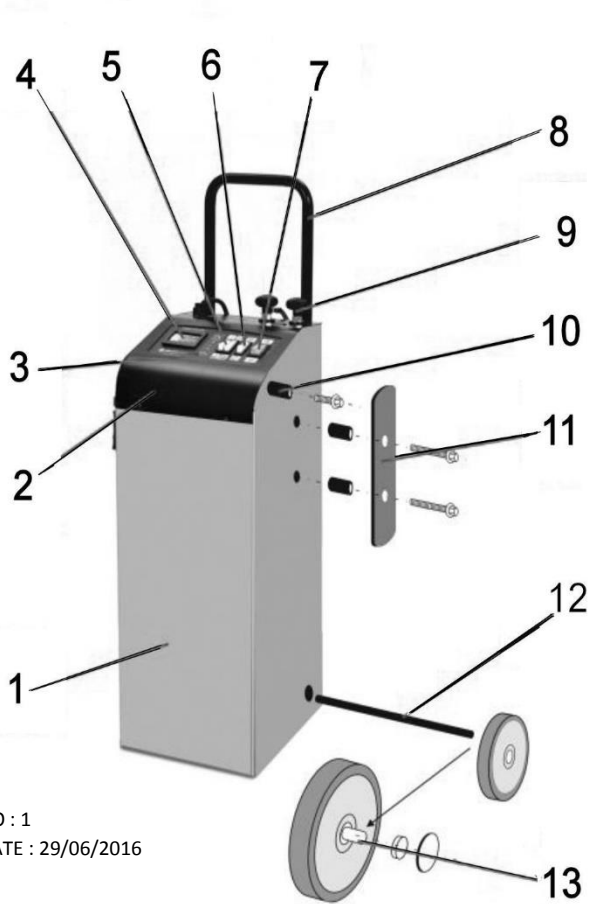

PARTS FOR :
STARTER/CHARGER 300Amp 12/24v
MODELS: SUPERSTART300.V5

ISSUE NO : 1
 ISSUE DATE : 29/06/2016

ITEM	PART NO	DESCRIPTION	ITEM	PART NO	DESCRIPTION
1	SSTART500.01	FRONT PANEL	14	SSTART500.13	BASE PANEL
2	SSTART500.02	TOP PANEL	15	SSTART300V514	TRANSFORMER
3	SSTART500.03	DISPLAY PANEL SUPPORT	16	SSTART300V515	RECTIFIER
4	SSTART500.04	DISPLAY	17	SSTART650.16	THERMOSTAT (13)
5	SSTART500.05A	DOUBLE SWITCH	18	SSTART650.17	THERMOSTAT (11)
6	SSTART500.05B	SINGLE SWITCH	19	SSTART500.18	FUSE OUTPUTS
7	SSTART500.06	ON-OFF SWITCH	20	SSTART500.19	12-24V OUTPUT
8	SSTART500.07	HANDLE	21	SSTART300V520	NEGATIVE OUTPUT CABLE
9	SSTART500.08	OUTPUT KNOB	22	SSTART500.21	POWER SUPPLY CABLE
10	SSTART500.09	CLAMP SUPPORT KIT	23	SSTART300V522	POSITIVE OUTPUT CABLE
11	SSTART500.10	CABLE REELS KIT	24	SSTART500.23A	POSITIVE CLAMP
12	SSTART500.11	AXLE	25	SSTART500.23B	NEGATIVE CLAMP
13	SSTART500.12	WHEEL KIT	26	SSTART500.24	FUSE KIT 10PCS 80A