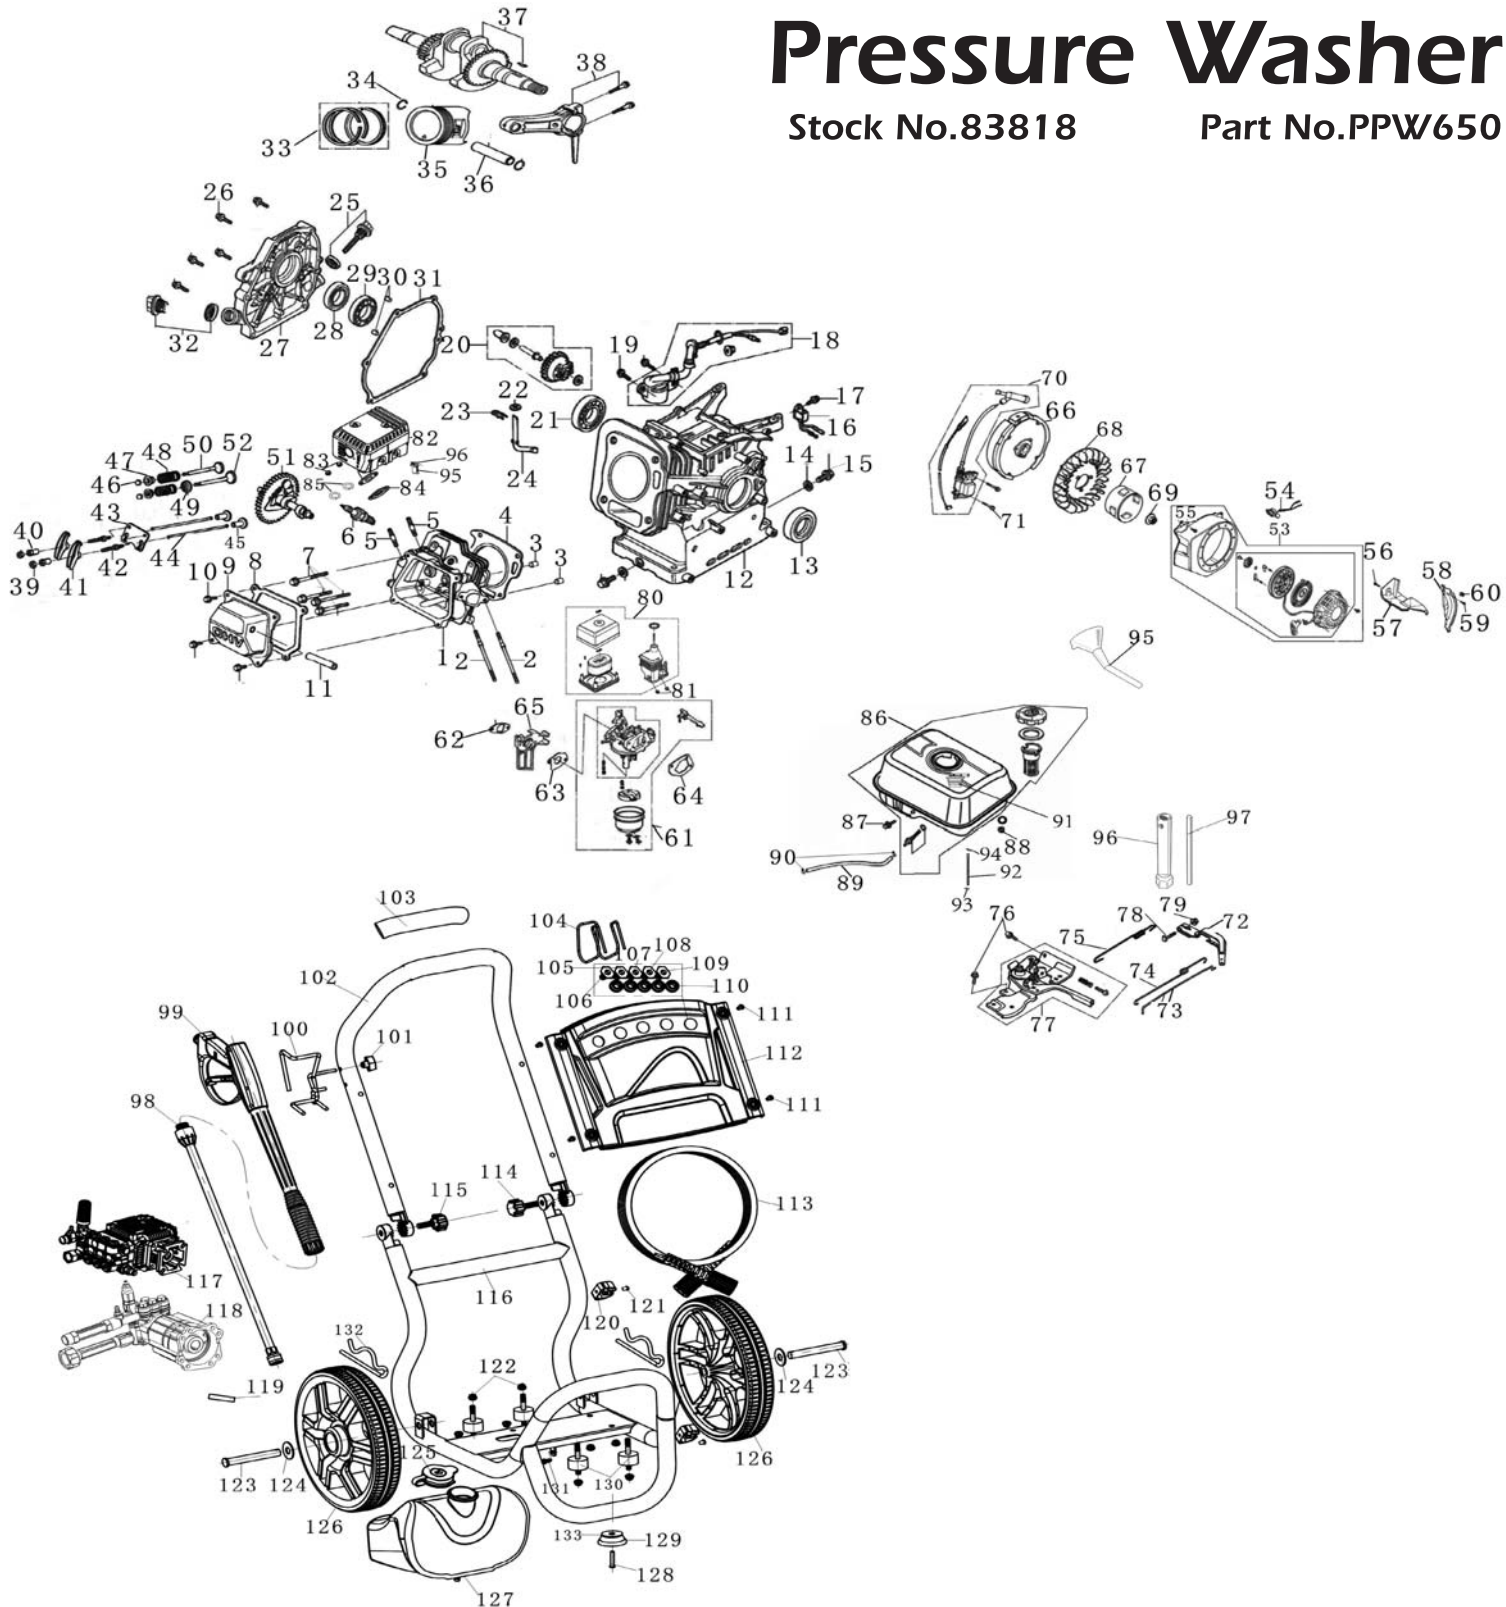

SPARE PARTS LISTING SHEET FOR
**6.5HP Petrol
 Pressure Washer**

Stock No.83818

Part No.PPW650

KEY No.	PART No.	STOCK No.	DESCRIPTION
1	YPPW650-01	84765	Cylinder head assembly
2	YPPW650-02	84766	Inlet stud bolt
3	YPPW650-03	84768	Dowel pin
4	YPPW650-04	84769	Cylinder head gasket
5	YPPW650-05	84770	Exhaust stud belt
6	YPPW650-06	84771	Spark plug
7	YPPW650-07	84772	Flange bolt
8	YPPW650-08	84773	Cylinder gap gasket
9	YPPW650-09	84774	Cylinder cap assembly
10	YPPW650-10	84775	Flange bolt
11	YPPW650-11	84776	Waste pipe
12	YPPW650-12	84777	Crankcase
13	YPPW650-13	84780	Oil seal
14	YPPW650-14	84781	Aluminium washer
15	YPPW650-15	84782	Drain plug
16	YPPW650-16	84783	Oil alert
17	YPPW650-17	84784	Flange bolt
18	YPPW650-18	84785	Oil sensor
19	YPPW650-19	84786	Flange bolt
20	YPPW650-20	84788	Governor assembly
21	YPPW650-21	84790	Bearing
22	YPPW650-22	84793	Plain washer
23	YPPW650-23	84802	Dowel pin clamp
24	YPPW650-24	84804	Governor assembly shaft
25	YPPW650-25	84808	Oil level components
26	YPPW650-26	84813	Flange bolt
27	YPPW650-27	84815	Crankcase cover assembly
28	YPPW650-28	84820	Oil seal
29	YPPW650-29	84823	Bearing
30	YPPW650-30	84826	Dowel pin
31	YPPW650-31	84834	Crankcase cover gasket
32	YPPW650-32	84842	Drain plug
33	YPPW650-33	84843	Piston ring components
34	YPPW650-34	84844	Piston pin ring
35	YPPW650-35	84845	Piston
36	YPPW650-36	84846	Piston pin

DKCH1115

SPARE PARTS DRAWING SHEET FOR
**6.5HP Petrol
Pressure Washer**

Stock No.83818

Part No.PPW650

Helpline: (023) 8049 4344. Sales Desk: (023) 8049 4333. General Enquiries: (023) 8026 6355.

DRAPER TOOLS LTD, HURSLEY ROAD, CHANDLER'S FORD, EASTLEIGH, HANTS. SO53 1YF. U.K website: www.drapertools.com e-mail: sales@drapertools.com