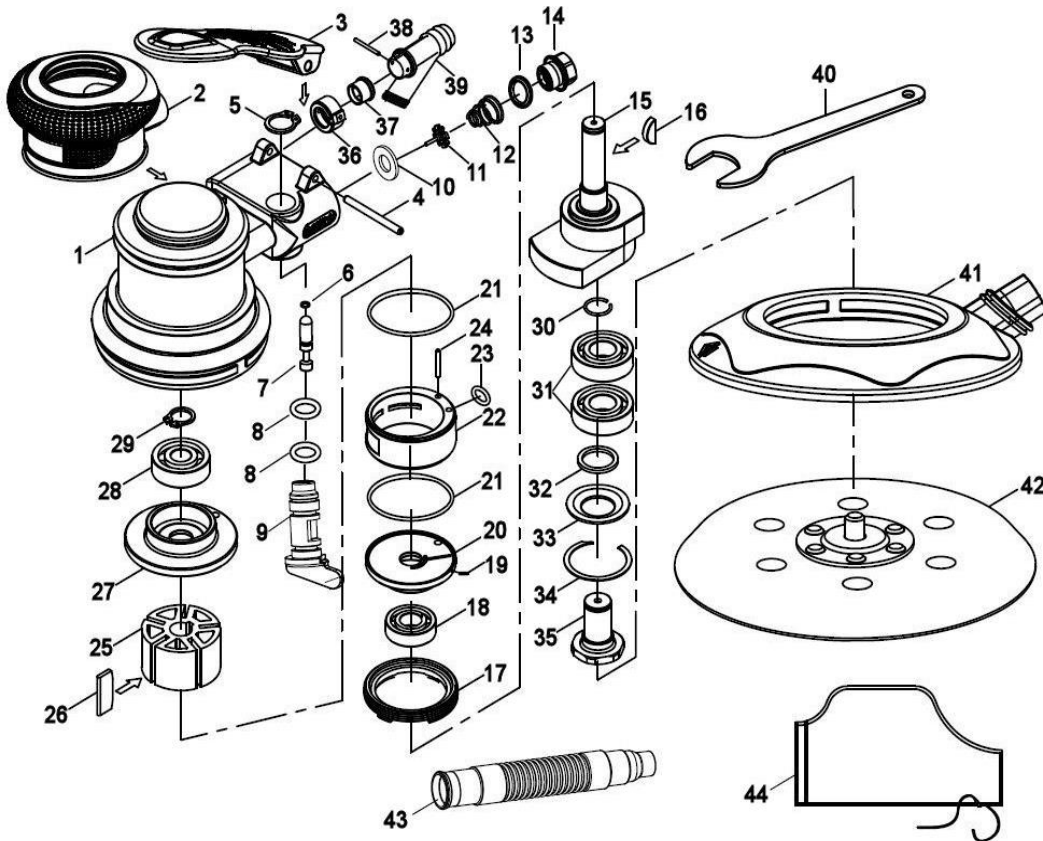

# SEALEY

**PARTS FOR :**  
AIR PALM RANDOM ORBITAL SANDER SELF  
GENERATED VACUUM Ø150mm

**MODELS: GSA06**

ISSUE NO : 1  
ISSUE DATE : 18/10/2016

ITEM	PART NO	DESCRIPTION	ITEM	PART NO	DESCRIPTION
1	GSA06.01	HOUSING	23	GSA06.23	O-RING
2	GSA06.02	JACKET	24	GSA06.24	STRAIGHT PIN
3	GSA06.03	TRIGGER	25	GSA06.25	ROTOR
4	GSA06.04	STRAIGHT PIN	26	GSA06.26	BLADE
5	GSA06.05	SNAP RING	27	GSA06.27	BACK CYLINDER HEAD
6	GSA06.06	O-RING	28	B/6000ZZ	BEARING
7	GSA06.07	PIN	29	GSA06.29	SNAP RING
8	GSA06.08	O-RING	30	GSA06.30	E STOPPER
9	GSA06.09	VALVE KNOB	31	B/6001ZZ	BEARING
10	GSA06.10	SWITCH VALVE RING	32	GSA06.32	SEALING RING
11	GSA06.11	SWITCH VALVE	33	GSA06.33	V GASKET
12	GSA06.12	SPRING	34	GSA06.34	C RETAINING RING
13	GSA06.13	EJECTOR BUSHING	35	GSA06.35	BALANCING SHAFT
14	GSA06.14	AIR INLET CONNECTOR	36	GSA06.36	LOCATING SLEEVE
15	GSA06.15	DRIVE SHAFT	37	GSA06.37	MUFFLE CONNECTOR
16	GSA06.16	WOODRUFF KEY	38	GSA06.38	LOCATING PIN
17	GSA06.17	LOCK NUT	39	GSA06.39	VACUUM ADAPTER
18	B/6001ZZ	BEARING	40	GSA06.40	WRENCH
19	GSA06.19	STRAIGHT PIN	41	GSA06.41	DUST COLLECTING HOOD
20	GSA06.20	FRONT CYLINDER HEAD	42	GSA06.42	6" PAD
21	GSA06.21	O-RING	43	GSA06.43	DUST COLLECTING HOSE
22	GSA06.22	CYLINDER	44	GSA06.44	DUST COLLECTING BAG