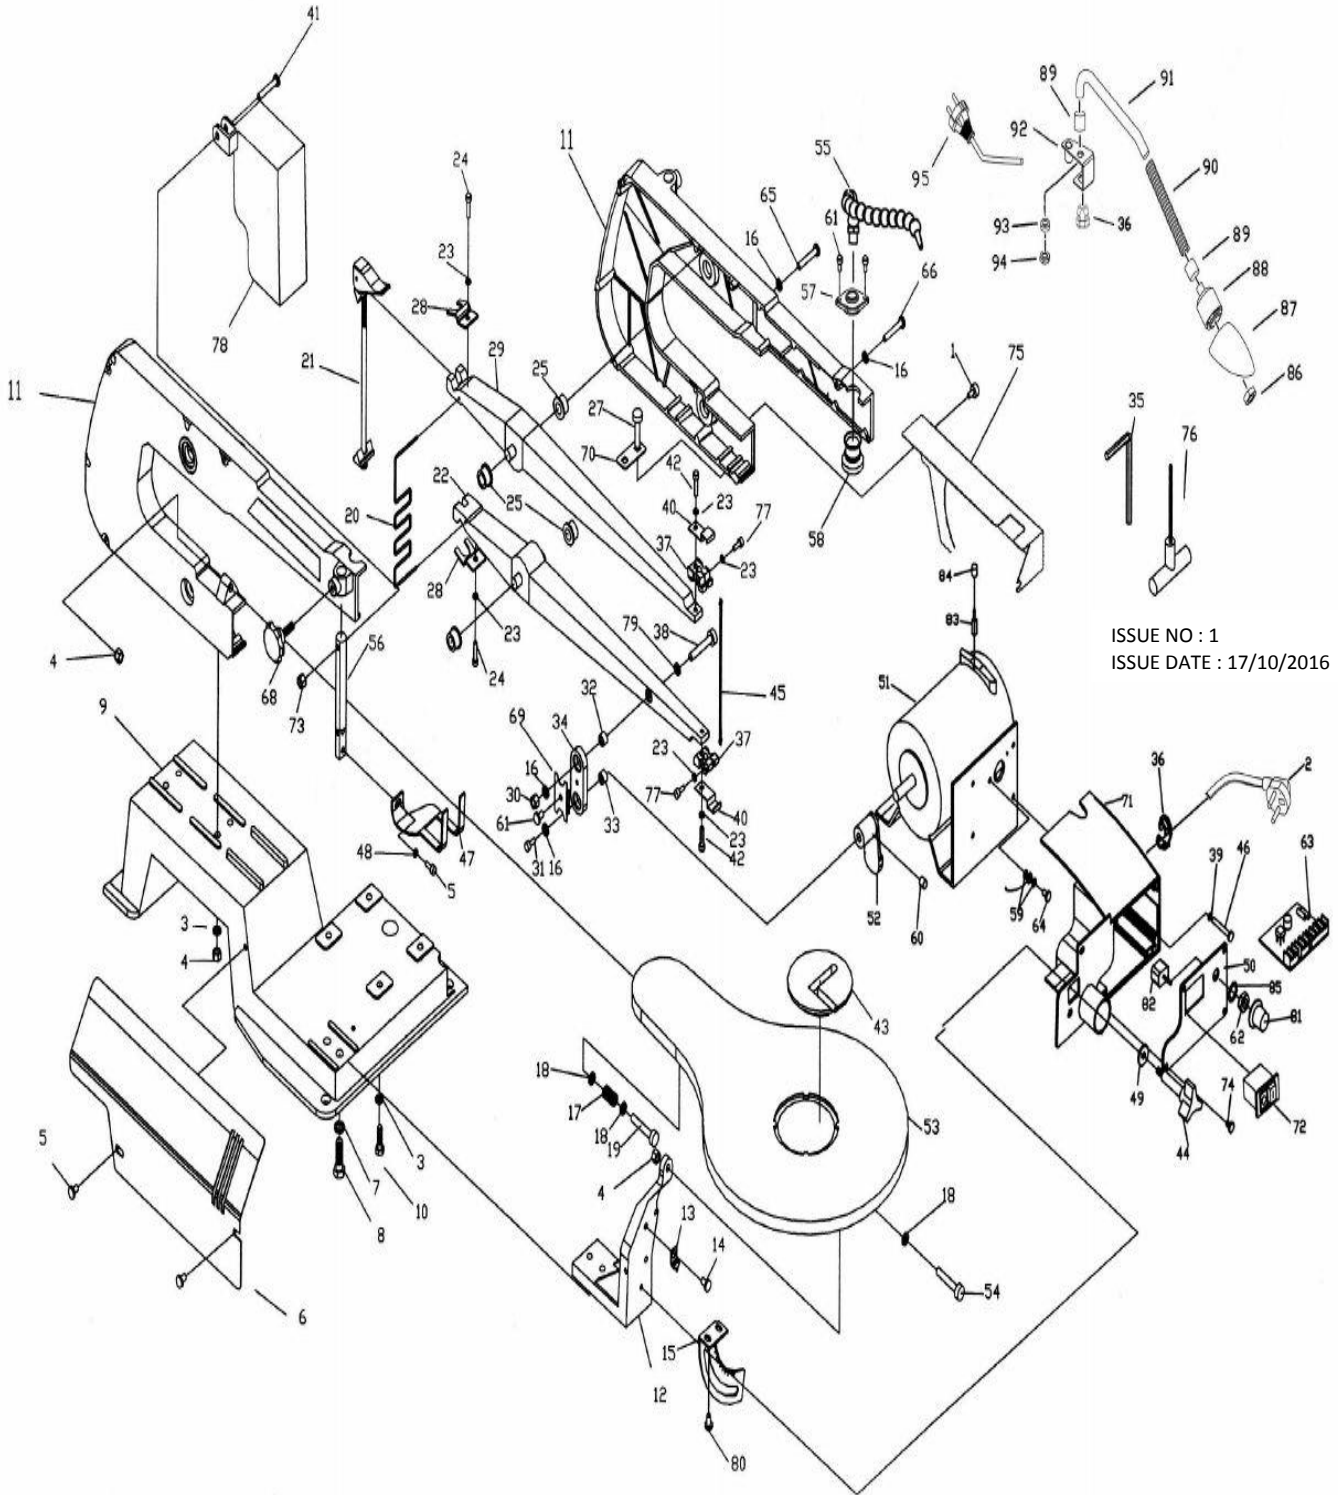

PARTS FOR :
VARIABLE SPEED SCROLL SAW 406mm
THROAT 230v

MODELS: SM1302.V2

ISSUE NO : 1
 ISSUE DATE : 17/10/2016

PARTS FOR :
VARIABLE SPEED SCROLL SAW 406mm
THROAT 230v

MODELS: SM1302.V2

2 OF 2

ITEM	PART NO	DESCRIPTION	ITEM	PART NO	DESCRIPTION	ITEM	PART NO	DESCRIPTION
1	SM1302.V2-01	SCREW ST4.2X10	33	SM1302.V2-33	LARGE WASHER	64	SM1302.V2-64	PAN HEAD SCREW M4x6
2	SM1302.V2-02	POWER SUPPLY	34	SM1302.V2-34	LINK	65	SM1302.V2-65	PAN HEAD SCREW M5x35
3	SM1302.V2-03	SPRING WASHER 6	35	SM1302.V2-35	ALLEN WRENCH	66	SM1302.V2-66	PAN HEAD SCREW M5x30
4	SM1302.V2-04	HEX NUT M6	36	SM1302.V2-36	STRAIN RELIEF	68	SM1302.V2-68	KNOB
5	SM1302.V2-05	PAN HEAD SCREW M5x10	37	SM1302.V2-37	BLADE HOLDER	69	SM1302.V2-69	BEARING RETAINER
6	SM1302.V2-06	PLATE COVER	38	SM1302.V2-38	HEX HEAD SCREW M5x25	70	SM1302.V2-70	SET PLATE
7	SM1302.V2-07	SPRING WASHER 8	39	SM1302.V2-39	FLAT WASHER 4	71	SM1302.V2-71	SWITCH BOX
8	SM1302.V2-08	BOLT M8x25	40	SM1302.V2-40	PLATE CHIP	72	SM1302.V2-72	ON/OFF SWITCH
9	SM1302.V2-09	BASE	41	SM1302.V2-41	PAN HEAD SCREW ST4.2x10	73	SM1302.V2-73	HEX NUT M5
10	SM1302.V2-10	BOLT M6x20	42	SM1302.V2-42	HEX HEAD SCREW M4x16	74	SM1302.V2-74	SCREW ST4.2x13
11	SM1302.V2-11	ARM HOUSING SET	43	SM1302.V2-43	TABLE INSERT	75	SM1302.V2-75	BACK PLATE COVER
12	SM1302.V2-12	SUPPORT TABLE	44	SM1302.V2-44	TABLE LOCKING KNOB	76	SM1302.V2-76	3mm T-HANDLE HEX KEY
13	SM1302.V2-13	SCALE INDICATOR	45	SM1302.V2-45	BLADE	77	SM1302.V2-77	HEX HEAD SCREW M4x16
14	SM1302.V2-14	PAN HEAD SCREW M6x12	46	SM1302.V2-46	PAN HEAD SCREW M4x16	78	SM1302.V2-78	BLADE GUARD
15	SM1302.V2-15	BEVEL SCALE	47	SM1302.V2-47	DROP FOOT	79	SM1302.V2-79	FLAT WASHER 5mm
16	SM1302.V2-16	SPRING WASHER 5	48	SM1302.V2-48	TOOTH WASHER 5	80	SM1302.V2-80	PAN HEAD SCREW M5x8
17	SM1302.V2-17	SPRING	49	SM1302.V2-49	WASHER 6	81	SM1302.V2-81	SPEED KNOB
18	SM1302.V2-18	FLAT WASHER 6	50	SM1302.V2-50	SWITCH PLATE	82	SM1302.V2-82	RELAY
19	SM1302.V2-19	HEX HEAD BOLT M6x40	51	SM1302.V2-51	MOTOR	83	SM1302.V2-83	CARBON BRUSH
20	SM1302.V2-20	SPRING	52	SM1302.V2-52	ECCENTRIC	84	SM1302.V2-84	CARBON BRUSH COVER
21	SM1302.V2-21	BOLT TENSION	53	SM1302.V2-53	TABLE	85	SM1302.V2-85	LOCK WASHER 10
22	SM1302.V2-22	ARM LOWER	54	SM1302.V2-54	HEX HEAD BOLT M6x35	86	SM1302.V2-86	RING
23	SM1302.V2-23	SPRING WASHER 4	55	SM1302.V2-55	SAWDUST BLOWER	87	SM1302.V2-87	LAMP COVER
24	SM1302.V2-24	HEX HEAD SCREW M4x10	56	SM1302.V2-56	ADJUSTMENT LEVEL	88	SM1302.V2-88	SOCKET
25	SM1302.V2-25	BEARING FLANGE	57	SM1302.V2-57	BELLOWS LOCKS	89	SM1302.V2-89	TUBE
27	SM1302.V2-27	BOLT M6x25	58	SM1302.V2-58	BELLOWS	90	SM1302.V2-90	NYLON TUBE
28	SM1302.V2-28	RETAINER	59	SM1302.V2-59	TOOTH WASHER 4	91	SM1302.V2-91	PIPE
29	SM1302.V2-29	ARM UPPER	60	SM1302.V2-60	SET SCREWS M8x8	92	SM1302.V2-92	CONNECTION ASS'Y
30	SM1302.V2-30	HEX NUT M5	61	SM1302.V2-61	PAN HEAD SCREW ST4.2x8	93	SM1302.V2-93	SPRING WASHER
31	SM1302.V2-31	HEX HEAD SCREW M5x20	62	SM1302.V2-62	HEX NUT	94	SM1302.V2-94	NUT M10
32	SM1302.V2-32	BEARING	63	SM1302.V2-63	PCB	95	SM1302.V2-95	POWER CORD AND PLUG