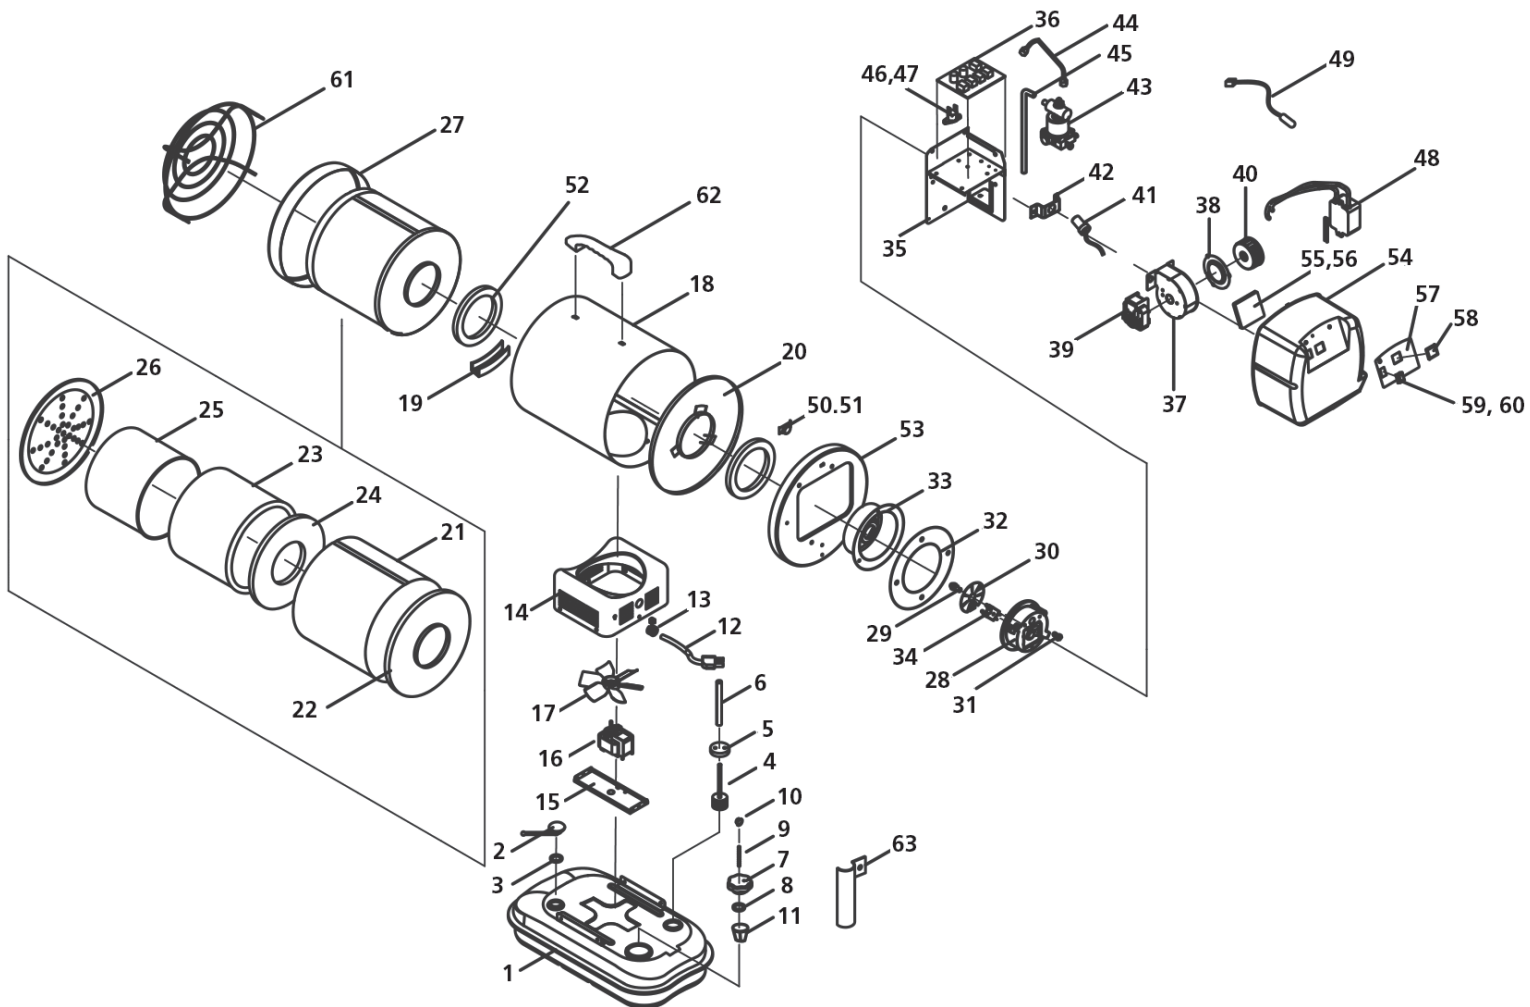

SPARE PARTS DRAWING SHEET FOR  
**60,000BTU (17kW)**  
**Infra-Red Diesel Heater**

Stock No.17111

Part No.DSH-IR-B

**Helpline: (023) 8049 4344. Sales Desk: (023) 8049 4333. General Enquiries: (023) 8026 6355.**

# 60,000BTU (17kW) Infra-Red Diesel Heater

Stock No.17111

Part No.DSH-IR-B

KEY No.	PART No.	STOCK No.	DESCRIPTION
1	YR20-15035	17437	Fuel Tank
2	YR20-15017	17438	Fuel Gauge
3	YTK8-003-003-1	33742	Fuel Gauge Packing
4	YR20-15016	17439	Pumping Filter
5	YR20-15016-1	17440	Pumping Filter Packing
6	YR20-15015	17441	Fuel Hose
7	YR20-15387	17442	Fuel Cap
8	YTK8-000-005-1	33378	Fuel Cap Packing
9	YTK8-000-005-2	17443	Fuel Chain
10	YTK8-000-005-3	17444	Dome Plugs
11	YR20-15019	17445	Fuel filter
12	YR20-15012	17446	Power Cord
13	YTK8-002-053	33439	Cord Bushing
14	YR20-15049	17447	Shell Support
15	YR20-15050	17448	Cooling Motor Base
16	YR20-15014	17450	Cooling Motor
17	YR20-15013	17451	Cooling Fan
18	YR20-15033	17452	Shell
19	YR20-15082	17453	Defense
20	YR20-15034	17454	Air Guard
21	YR20-15020	17455	Inner Body
22	YR20-15024	17456	Inner Body Cover
23	YR20-15023	17458	Insulator
24	YR20-15023-1	17459	Insulator Cover
25	YR20-15023-2	17460	Insulator Body
26	YR20-15022	17461	Heating Plate
27	YR20-15018	17462	Shell Ring
28	YR20-15046	58689	Burner Head
29	YR20-15010	17463	Nozzle
29	YR20-15010-1	17464	Nozzle (Check)
30	YR20-15039	58691	Burner Head Blade
31	YR20-15084	17466	Nipple