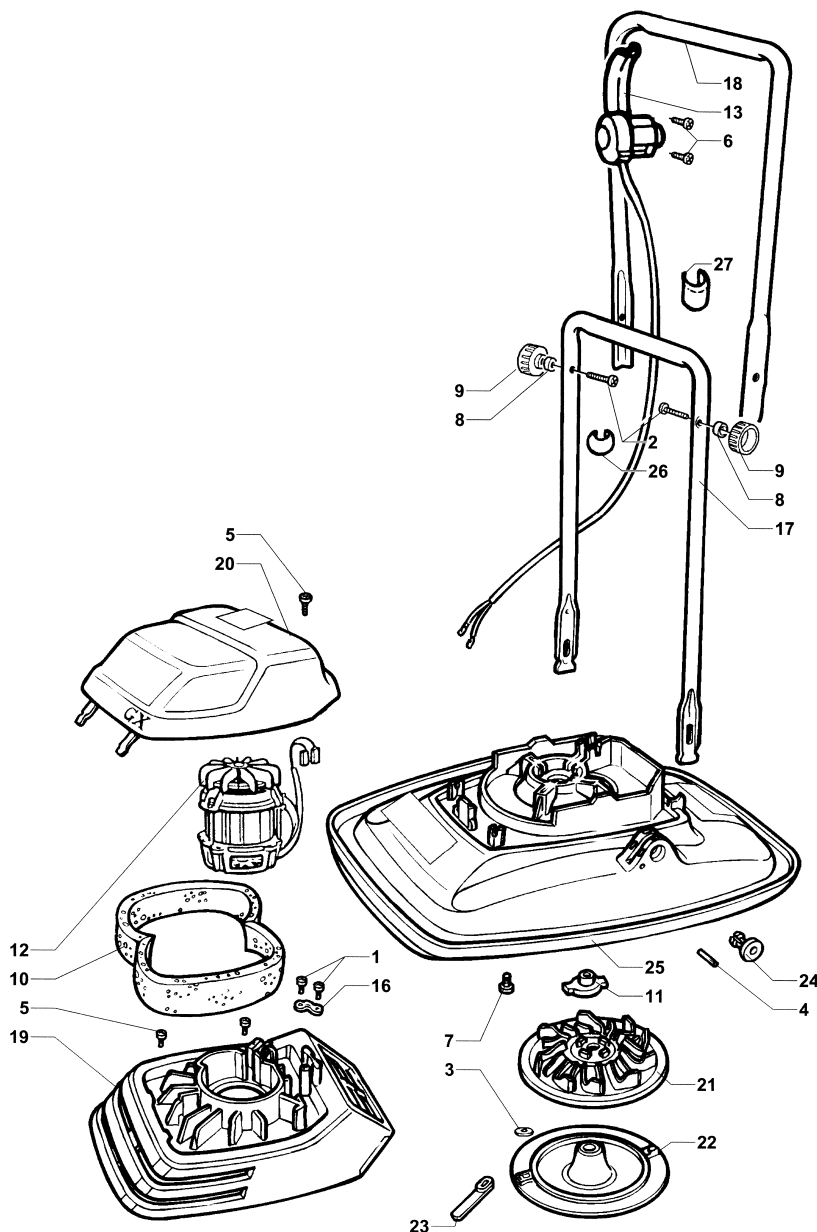

300mm HOVER MOWER

■ STOCK No.68639.

■ PART No.HM1100.

SPARE PARTS LISTING & ASSEMBLY DRAWING 02/2003

| KEY No. | PART No. | STOCK No. | DESCRIPTION |
|---------|------------|-----------|------------------|
| 1 | YGP1022110 | 68846 | Screw |
| 2 | YGP109420 | 68946 | Handle screw |
| 3 | YGP146110 | 68948 | Washer |
| 4 | YGP151060 | 68949 | Roll Pin |
| 5 | YGP195180 | 61728 | Screw |
| 6 | YGP140080 | 61725 | Screw |
| 7 | YGP1025350 | 68847 | Blade Rivet |
| 8 | YGP340060 | 61707 | Cap |
| 9 | YGP340050 | 61708 | Knob |
| 10 | YGP2025020 | 68951 | Sound proofing |
| 11 | YGP2025030 | 68952 | Drive adapter |
| 12 | YGP2025040 | 68953 | Motor |
| 13 | YGP2025050 | 68954 | Trigger assembly |

| KEY No. | PART No. | STOCK No. | DESCRIPTION |
|---------|------------|-----------|---------------------|
| 16 | YGP2025220 | 68955 | Cable restraint |
| 17 | YGP3025060 | 68957 | Lower handle |
| 18 | YGP3025070 | 68958 | Upper handle |
| 19 | YGP4024960 | 68961 | Upper deck |
| 20 | YGP4025770 | 68965 | Motor cover |
| 21 | YGP4024980 | 68962 | Fan |
| 22 | YGP4044990 | 68963 | Blade mounting disc |
| 23 | AGP16 | 68713 | Blade |
| 24 | YGP4025010 | 68964 | Plastic rivet |
| 25 | YGP4025780 | 68966 | Lower deck |
| 26 | YGP409500 | 61709 | Cable clamp |
| 27 | YGP446330 | 61740 | Cable clamp |