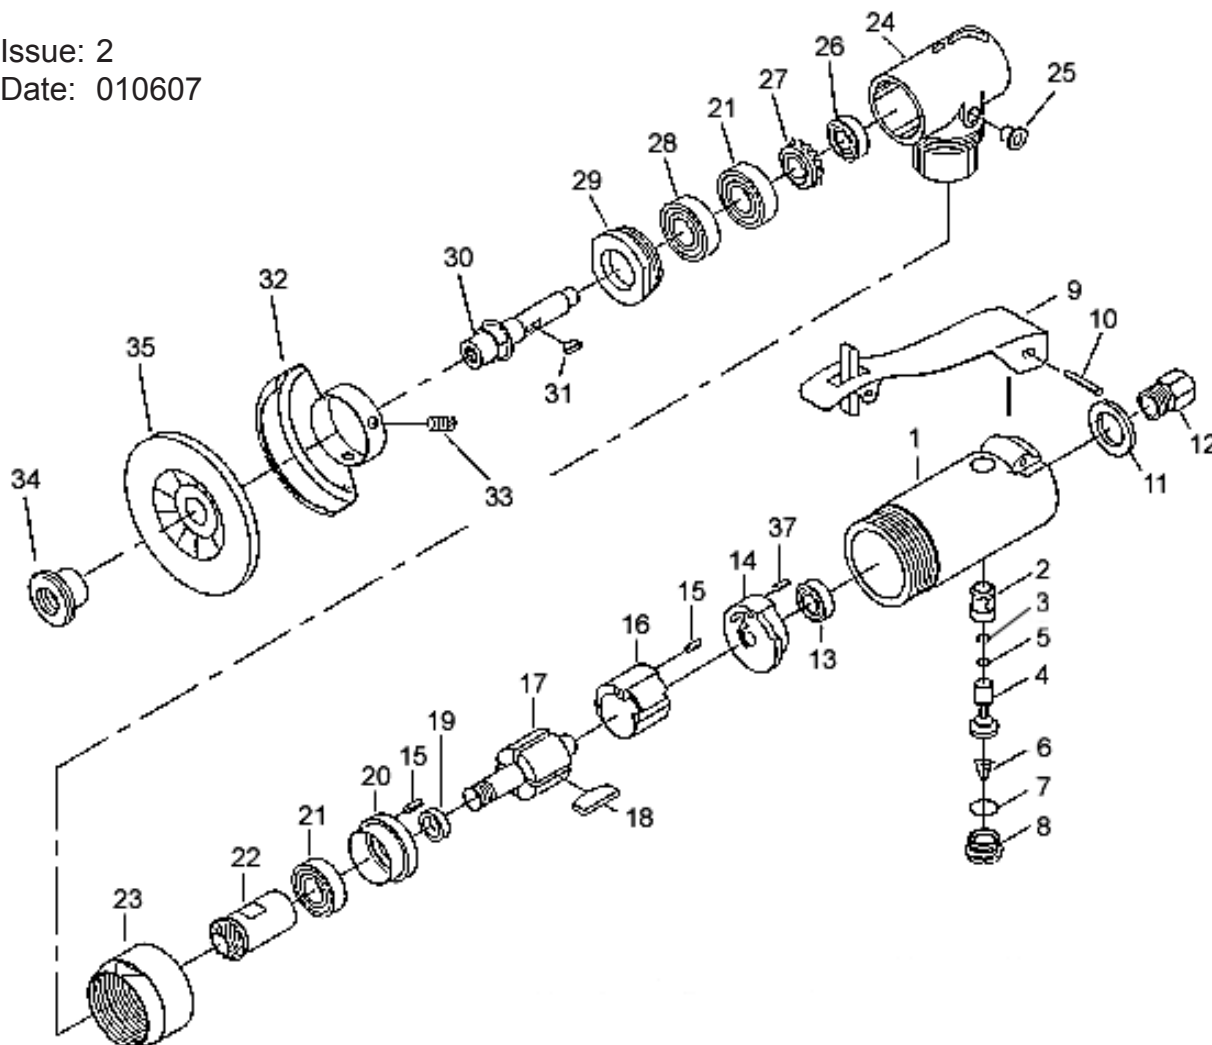

Issue: 2  
Date: 010607

ITEM	PART NO	DESCRIPTION	ITEM	PART NO	DESCRIPTION
1	SA153.01	MOTOR HOUSING	20	SA153.20	FRONT END PLATE
2	SA153.02	VALVE BUSHING	21	SA153.21	BEARING
3	SA153.03	O-RING	22	SA153.22	SPINDLE GEAR
4	SA153.04	THROTTLE VALVE	23	SA153.23	MOTOR CLAMP
5	SA153.05	O-RING	24	SA153.24	ANGLE HEAD HOUSING
6	SA153.06	VALVE SPRING	25	SA153.25	OIL PLUG
7	SA153.07	O-RING	26	SA153.26	BEARING
8	SA153.08	VALVE SCREW	27	SA153.27	PINION GEAR
9	SA153.09	THROTTLE LEVER	28	SA153.28	BEARING
10	SA153.10	THROTTLE LEVER PIN	29	SA153.29	LOCK NUT
11	SA153.11	EXHAUST SLEEVE	30	SA153.30	SPINDLE
12	SA153.12	INLET BUSHING	31	SA153.31	KEY
13	SA153.13	BEARING	32	SA153.32	WHEEL COVER
14	SA153.14	REAR END PLATE	33	SA153.33	WHEEL COVER SCREW
15	SA153.15	DOWEL PIN	34	SA153.34	WHEEL SCREW NUT
16	SA153.16	CYLINDER	35	PTC/50G	GRINDING DISC
17	SA153.17	ROTOR	36	SA153.36	11mm SPANNER WRENCH
18	SA153.18	ROTOR BLADE	37	SA153.37	DOWEL PIN
19	SA153.19	ROTOR COLLAR	38	SA153.38	GRINDING DISC WRENCH