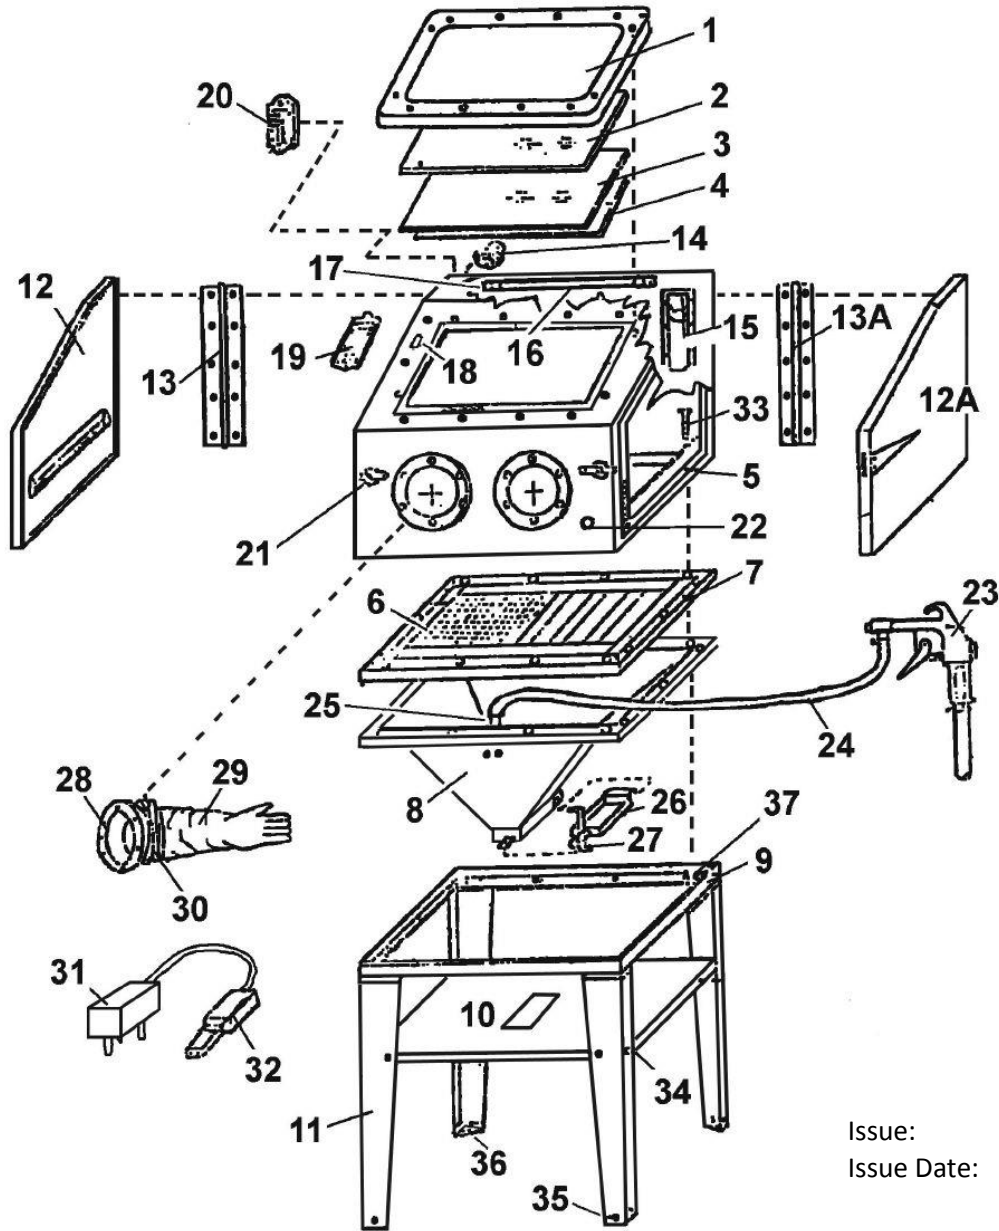

PARTS FOR:

SHOT BLASTING CABINET DOUBLE ACCESS 960
X 720 X 1500MM

MODEL : SB974.V4

Issue: 1
Issue Date: 210815

Item	Part No	Description	Item	Part No	Description	Item	Part No	Description
1	SB974.V3-01	PLASTIC FRAME	13	SB974.V3-13	HINGE	26	SB974.V3-26	FUNNEL COVER
2	SB974.V3-02	ORGANIC GLASS	13A	SB974.V3-13A	HINGE	27	SB974.V3-27	HOOK
3	SB974.V3-03	GLASS 305mm x 610mm	14	SB974.V3-14	FLANGE	28	SB974.V3-28	GLOVE MOUNTING FLANGE
4	SB974.V3-04	PROTECTION FILM	15	SB974.V3-15	AIR INPUT COVER	29	SB974.V3-29	GLOVE (PAIR)
5	SB974.V3-05	CABINET	16	SB974.V3-16	LAMP	30	SB974.V3-30	CLAMP
6	SB974.V3-06	NET	17	SB974.V3-17	CLAMP	31	SB974.V3-31	TRANSFORMER (3-PIN)
7	SB974.V3-07	NET SHELF	18	SB974.V3-18	SWITCH	32	SB974.V3-32	PLUG
8	SB974.V3-08	FUNNEL	19	SB974.V3-19	SWITCH BOX	33	SB974.V3-33	SCREW
9	SB974.V3-09	FRAME	20	SB974.V3-20	SOCKET	34	SB974.V3-34	SCREW
10	SB974.V3-10	SHELF	21	SB974.V3-21	LOCK	35	SB974.V3-35	SCREW
11	SB974.V3-11	LEG FOR FRONT RIGHT SIDE/BACK LEFT SIDE	22	SB974.V3-22	AIR INPUT PROTECTING RING	36	SB974.V3-36	MOULDING
12	SB974.V4-12	DOOR (LEFT) (STEEL)	23	SB974.V3-23	SANDING GUN	37	SB974.V3-37	SCREW
12A	SB974.V4-12A	DOOR (RIGHT) (STEEL)	24	SB974.V3-24	SANDING INPUT HOSE			
			25	SB974.V3-25	SAND INPUT PIPE			