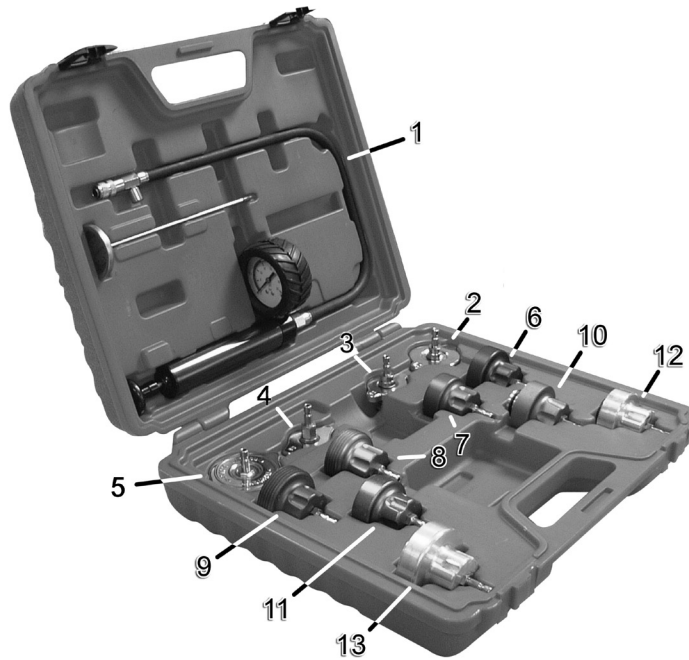

Parts Information:
Radiator Pressure Test Kit
Model No: VS006

Item	Part No.	Description
1	VS006.01	Pressure Testing Pump C/W Gauge
2	VS006.02	Adaptor (Gm/Cadillac)
3	VS006.03	Adaptor (Merc/Ford/Jeep/Gm)
4	VS006.04	Adaptor (Peug/Mits/Niss/Maz
--	VS006.V2-04	Adaptor (Peug/Mits/Niss/Maz/Sub/Suz/Isu/Lex) (NOT SHOWN)
5	VS006.05	Adaptor (Toy/Suz/Mits)
6	VS006.06	Adaptor (Opel/VW/Ford/BMW245/Saab/Jag)
7	VS006.07	Adaptor (Volv/Saab/Aud/Cit/Ren/Fia/Peu/Alf/Jeep)

Item	Part No.	Description
8	VS006.08	Adaptor (New VW)
9	VS006.09	Adaptor(VW T4/New Audi A5&A6/BMW345/Seat/Skoda)
10	VS006.10	Adaptor (BMW)
11	VS006.11	Adaptor (Audi/VW)
12	VS006.12	Adaptor(Ford/Intergrali/Gm/MG Rover)
13	VS006.13	Adaptor (Mercedes)
--	VS006.TH	Thermometer (NOT SHOWN)