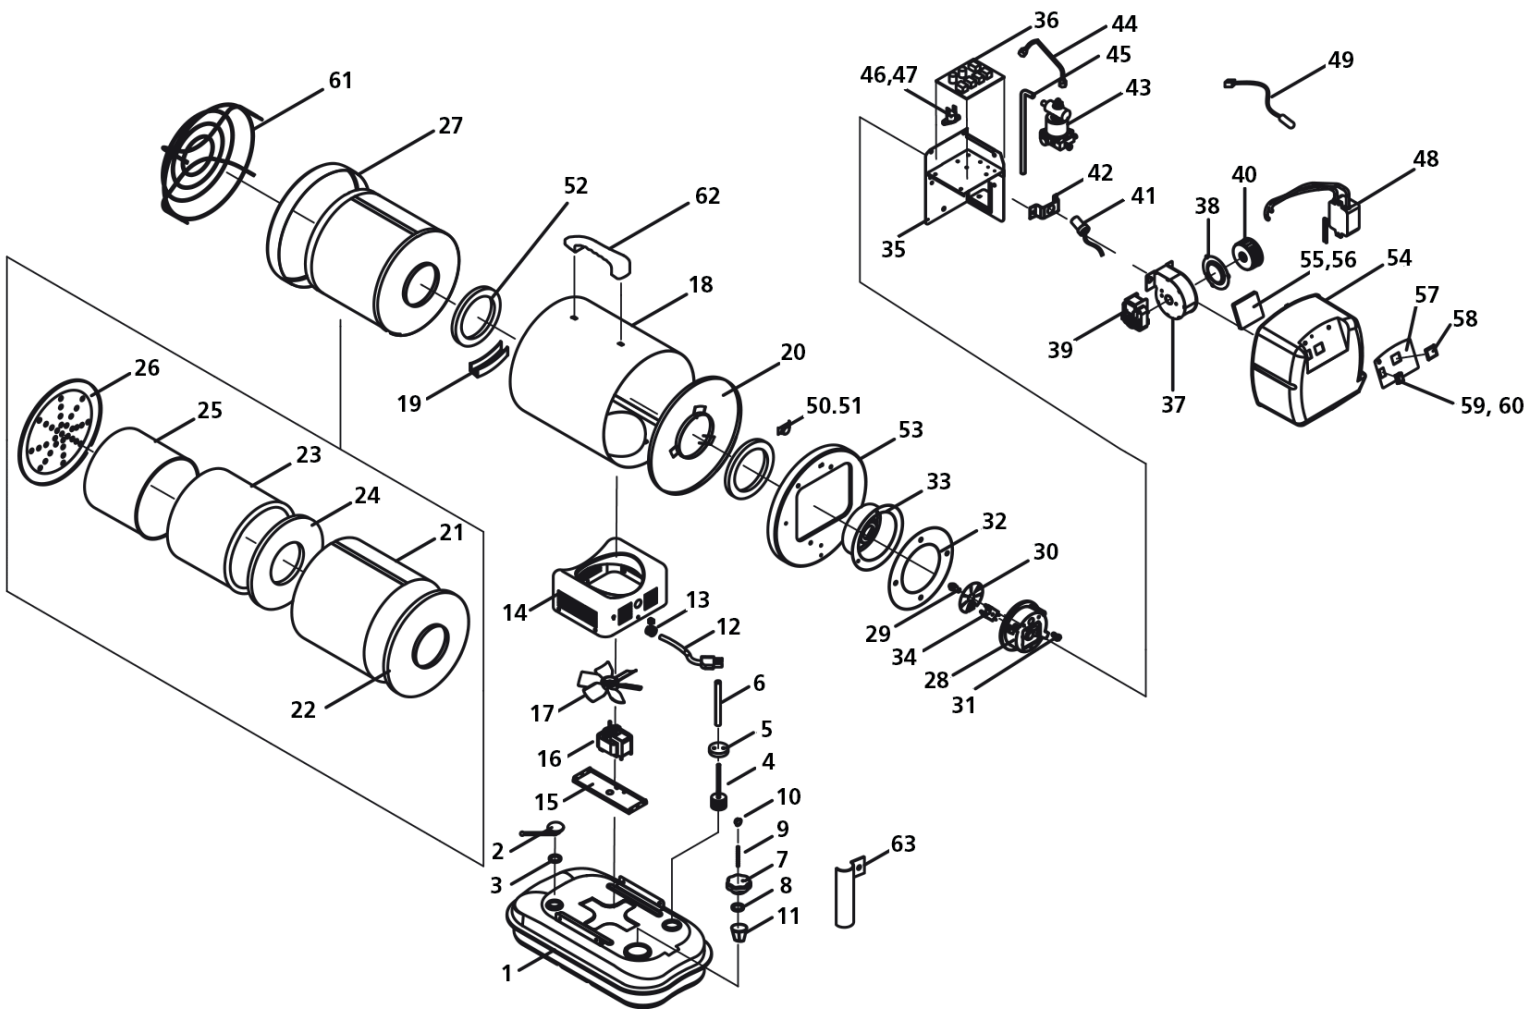

Helpline: (023) 8049 4344. **Sales Desk:** (023) 8049 4333. **General Enquiries:** (023) 8026 6355.

DRAPER TOOLS LTD, HURSLEY ROAD, CHANDLER'S FORD, EASTLEIGH, HANTS. SO53 1YF. U.K website: drapertools.com e-mail: sales@drapertools.com