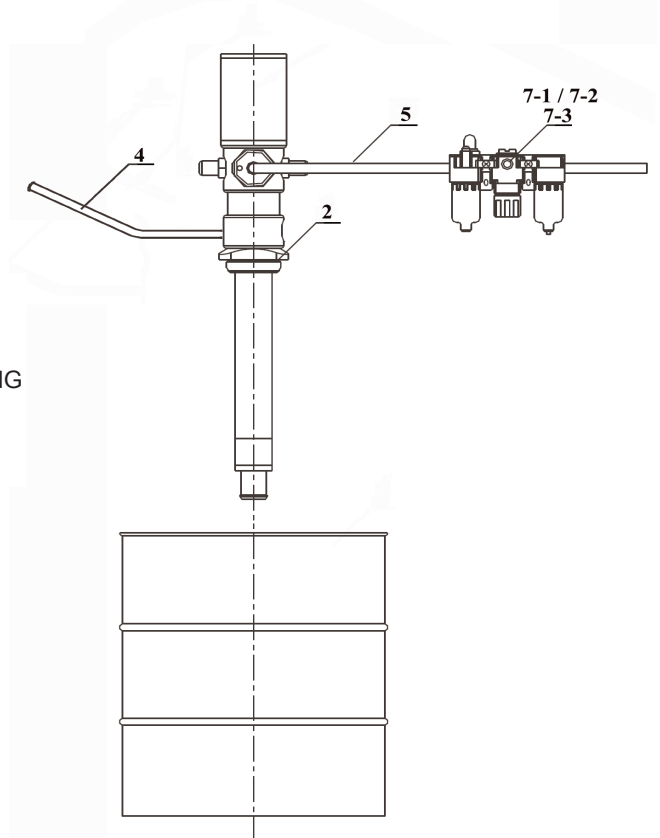

ITEM	PART NO	DESCRIPTION
1	AK4561D.01	ADJUSTING KNOB
2	AK4561D.02	DRUM HOLDER SUPPORT
3	AK4561D.03	HANDLE
4	AK4561D.04	PUMP SUPPORT
5	AK4561D.05	HEX SCREW
6	AK4561D.06	END CAP
7	AK4561D.07	ACCESSORIES SUPPORT
8	AK4561D.08	NUT
9	AK4561D.09	WASHER
10	AK4561D.10	SWIVEL WHEEL
11	AK4561D.11	HEX BOLT
12	AK4561D.12	WASHER
13	AK4561D.13	WHEEL
14	AK4561D.14	AXLE
15	AK4561D.15	HEX BOLT
16	AK4561D.16	TROLLEY BASE
17	AK4561D.17	HEX SCREW

ITEM	PART NO	DESCRIPTION
2	AK4560D.AC2	BUNG ADAPTOR
4	AK4560D.AC4	HOSE WITH FITTING
5	AK4560D.AC5	AIR HOSE WITH QUICK COUPLING
7-1	AK4560D.AC7-1	FILTER
7-2	AK4560D.AC7-2	PRESSURE REGULATOR
7-3	AK4560D.AC7-3	LUBRICATOR