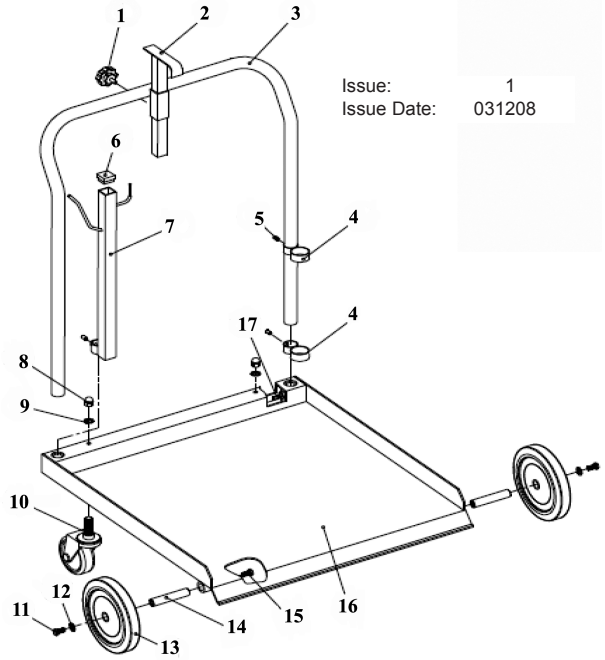

ITEM	PART NO	DESCRIPTION
1	AK4561D.01	ADJUSTING KNOB
2	AK4561D.02	DRUM HOLDER SUPPORT
3	AK4561D.03	HANDLE
4	AK4561D.04	PUMP SUPPORT
5	AK4561D.05	HEX SCREW
6	AK4561D.06	END CAP
7	AK4561D.07	ACCESSORIES SUPPORT
8	AK4561D.08	NUT
9	AK4561D.09	WASHER
10	AK4561D.10	SWIVEL WHEEL
11	AK4561D.11	HEX BOLT
12	AK4561D.12	WASHER
13	AK4561D.13	WHEEL
14	AK4561D.14	AXLE
15	AK4561D.15	HEX BOLT
16	AK4561D.16	TROLLEY BASE
17	AK4561D.17	HEX SCREW

ITEM	PART NO	DESCRIPTION
2	AK4560D.AC2	BUNG ADAPTOR
4	AK4560D.AC4	HOSE WITH FITTING
5	AK4560D.AC5	AIR HOSE WITH QUICK COUPLING
7-1	AK4560D.AC7-1	FILTER
7-2	AK4560D.AC7-2	PRESSURE REGULATOR
7-3	AK4560D.AC7-3	LUBRICATOR