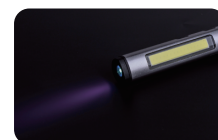

280x100mm

User Manual

Multifunctional Pen Light with UV and laser

 365nm

Specifications

Product Name	Multifunctional Pen Light with UV and Laser
Material	Nylon PA+Aluminum+PMA
Product Size	165x23mm
Unit Weight	78.7g (with carabiner)
Battery Type	3.7V Lithium Polymer 14500 rechargeable battery
Battery Capacity	800mAh
Charging Port	USB-C
Charging Time	about 3 hours
Input Current	5V 0.5A
Overcharge Voltage	4.2V
Overdischarge Voltage	2.8V
Accessorie	User Manual + USB-C Cable

- the bottom spotlight is on
- the COB floodlight is on
- the top UV is on

Short press for more than 3 seconds to turn off

2 Laser Button

Double click the switch to turn on the laser light. Short press to close.

Bottom Spotlight

Front COB Floodlight

Top 365nm UV Light

Bottom Laser Light

Magnetic Clip

Can be absorbed on any metal surface
120° rotation to meet various lighting needs

Charging Instructions Continued

- Multifunctional UV detection laser pointer lamp is a fully rechargeable USB work light so you don't need to buy any batteries.
- Batteries come 80-90% charged so they can be used right away, however it is recommended that you fully charge the battery when received.
- Try and charge the battery BEFORE it's fully discharged.
- Once fully charged, be sure to disconnect the USB charging cable.
- Keep battery away from extreme temperatures especially heat.
- DO NOT attempt to open battery