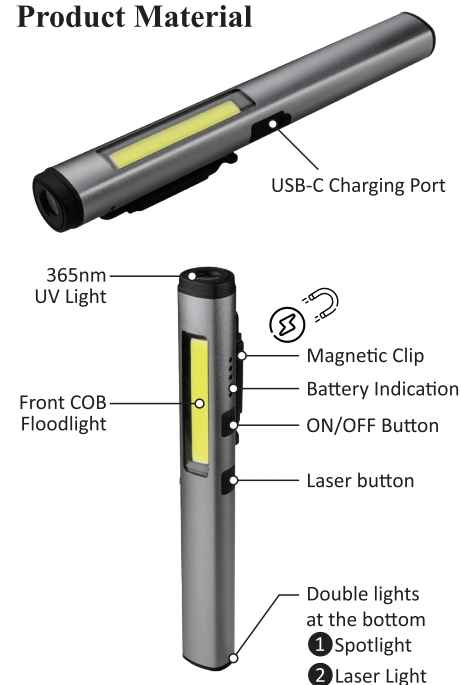

280x100mm

User Manual

Multifunctional Pen Light with UV and laser

 365nm

Specifications

Product Name	Multifunctional Pen Light with UV and Laser
Material	Nylon PA+Aluminum+PMA
Product Size	165x23mm
Unit Weight	78.7g (with carabiner)
Battery Type	3.7V Lithium Polymer 14500 rechargeable battery
Battery Capacity	800mAh
Charging Port	USB-C
Charging Time	about 3 hours
Input Current	5V 0.5A
Overcharge Voltage	4.2V
Overdischarge Voltage	2.8V
Accessorie	User Manual + USB-C Cable

	LED	Brightness	Runtimes
COB Floodlight	5W COB	450 Lumens	2.5 hours
365nm UV Light	UV Light	/	4 hours
Spotlight	3W LED	140 Lumens	2.5 hours
Laser Light	Red Laser	/	More than 20 hours

Product Material

UV Light

Pure Lighting & Strong Penetration

It can detect pet fungus, clothing, baby products, cosmetics, hygiene products, detergents paper money, oil leakage, antique jade, and identify whether it is repaired, etc.

Bottom Spotlight

Front COB Floodlight

Top 365nm UV Light

Bottom Laser Light

Magnetic Clip

Can be absorbed on any metal surface
120° rotation to meet various lighting needs

Charging Instructions Continued

- Multifunctional UV detection laser pointer lamp is a fully rechargeable USB work light so you don't need to buy any batteries.
- Batteries come 80-90% charged so they can be used right away, however it is recommended that you fully charge the battery when received.
- Try and charge the battery BEFORE it's fully discharged.
- Once fully charged, be sure to disconnect the USB charging cable.
- Keep battery away from extreme temperatures especially heat.
- DO NOT attempt to open battery