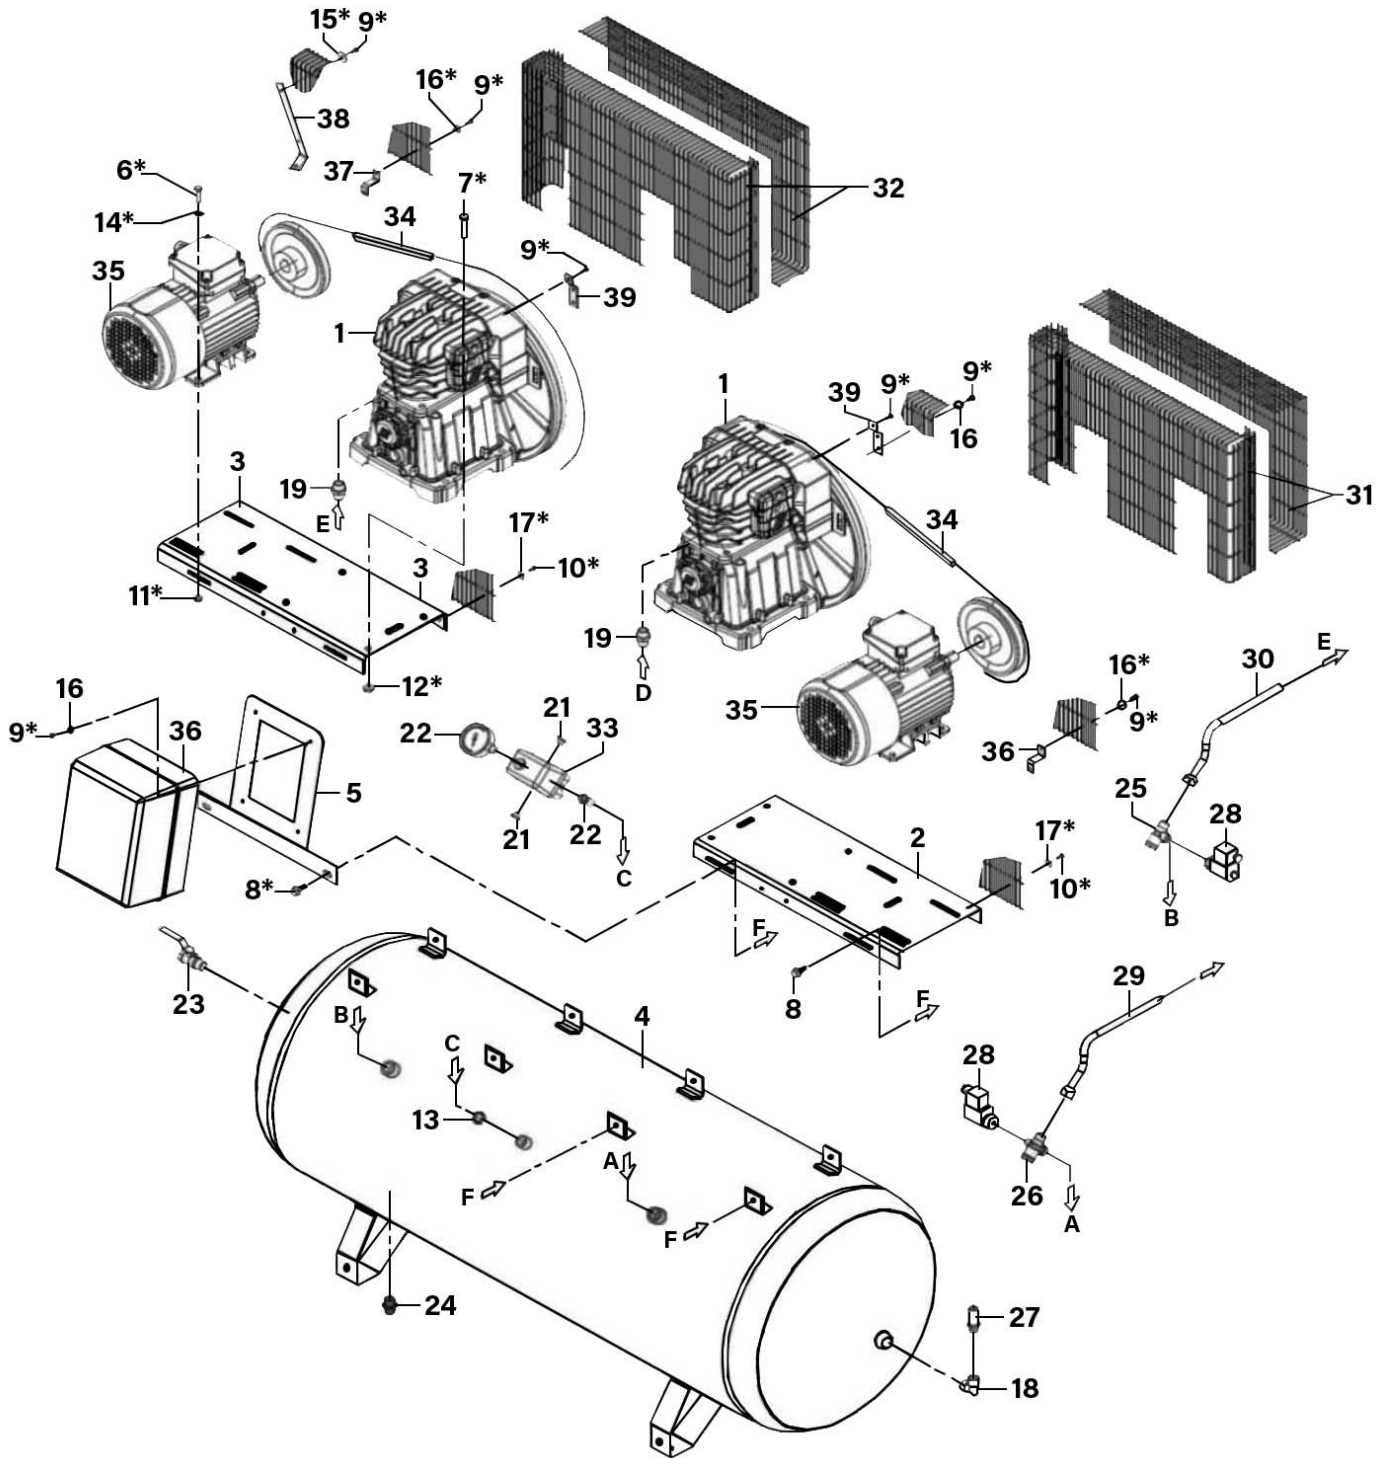

Parts Information:
**Air Compressor 270L Belt Drive 2 x 3hp
 with Cast Cylinders**
Model No: SAC2276B.V2

NOTE: It is our policy to continually improve products and as such we reserve the right to alter data, specifications and component parts without prior notice. There may be alternative versions of this product, please contact us should you require this information.

Parts Information:
**Air Compressor 270L Belt Drive 2 x 3hp
with Cast Cylinders**
Model No: SAC2276B.V2

Item	Part No.	Description
1	SAC3020041000	Pump Unit
2	SAC5010940008	Base Plate
3	SAC5010950008	Base Plate
4	SAC5155200008	Tank 270ltr
5	SAC5160270008	Control Box Support
6	SS830.S	Hex Head Set Screw M8 X 30 Zinc
7	SS1045.S	Hex Head Set Screw M10 X 45 Zinc
8	SFS1020.S	Hex Head Flange Bolt M10 X 20 Zinc
9	MSP512.S	Machine Screw Pan Head Phillips M5 X 12mm
10	SAC7012170000	Screw (M5x8)
11	SN8.S	Steel Nut M8 Zinc
12	SN10.S	Steel Nut M10 Zinc
13	SAC7023050000	Lock Nut
14	FWM8.S	Flat Washer M8 Zinc
15	RW625.S	Repair Washer 6 X 25 Zinc
16	RW619.S	Repair Washer M6 X 19 Zinc
17	SAC7030450000	Washer
18	SAC7080130000	Elbow (3/8"bsp Female-1/2"bsp Male
19	SAC7081040000	Union 1/2"bsp Male x2 l;35mm
20	SAC7088060000	Connector
21	SAC7090070000	Plug 1/4"