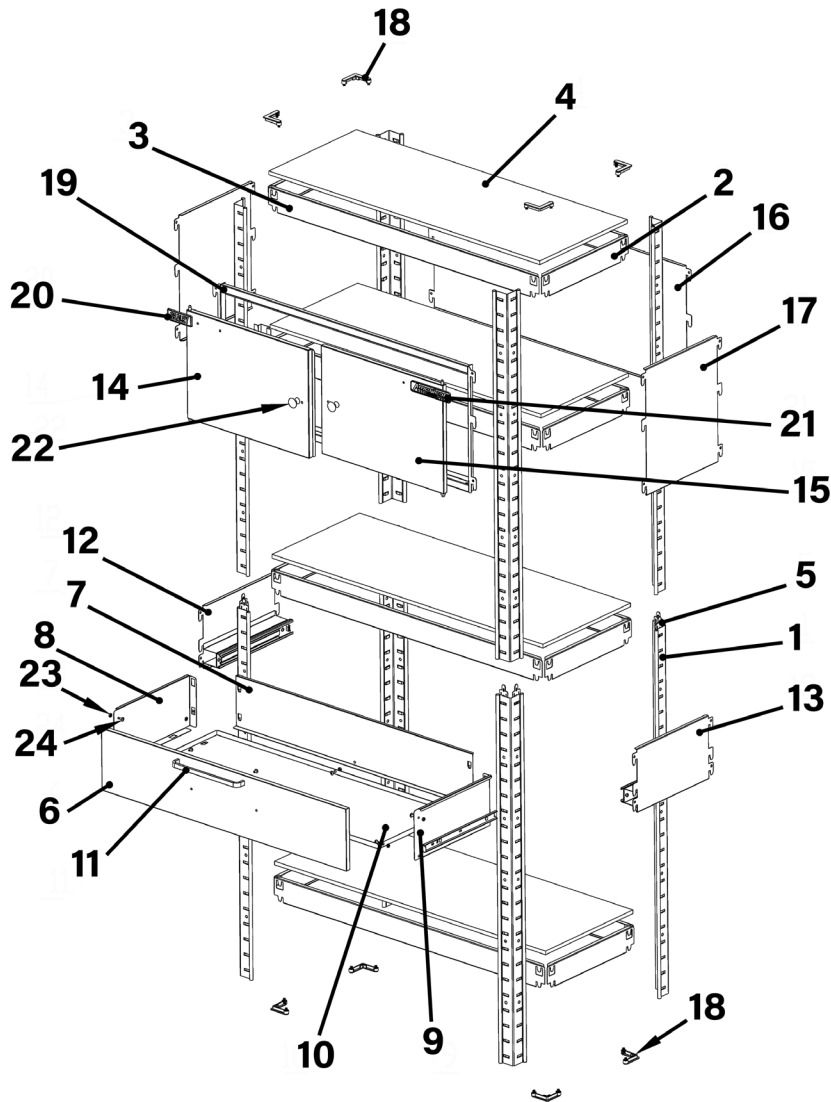

Parts Information:  
**Shelving Unit 4-Tier with Cupboard and Drawer**  
**Model No: AP830R**

Item	Part No.	Description
1	AP830R-01	Upright
2	AP830R-02	Short Beam
3	AP830R-03	Long Beam
4	AP830R-04	MDF Shelf 800 x 302.5 x 9
5	AP830R-05	Connector
6	AP830R-06	Drawer Front Panel
7	AP830R-07	Drawer Back Panel
8	AP830R-08	Drawer Left Hand Side Panel
9	AP830R-09	Drawer Right Hand Side Panel
10	AP830R-10	Drawer Bottom
11	AP830R-11	Drawer Handle
12	AP830R-12	Drawer Left Outside Part

Item	Part No.	Description
13	AP830R-13	Drawer Right Outside
14	AP830R-14	Left Door
15	AP830R-15	Right Door
16	AP830R-16	Cabinet Back Panel
17	AP830R-17	Cabinet Side Panel
18	AP830R-18	Plastic Floor Protector
19	AP830R-19	Door Frame
20	AP-BADGE2	Sealey badge (new) 70x25mm (self adhesive)
21	AP-BADGE3	American pro badge (new) 115.4x25
22	AP830R-22	Round Handle
23	AP830R-23	Screw M4x8
24	SN4.S	Steel Nut M4 Zinc