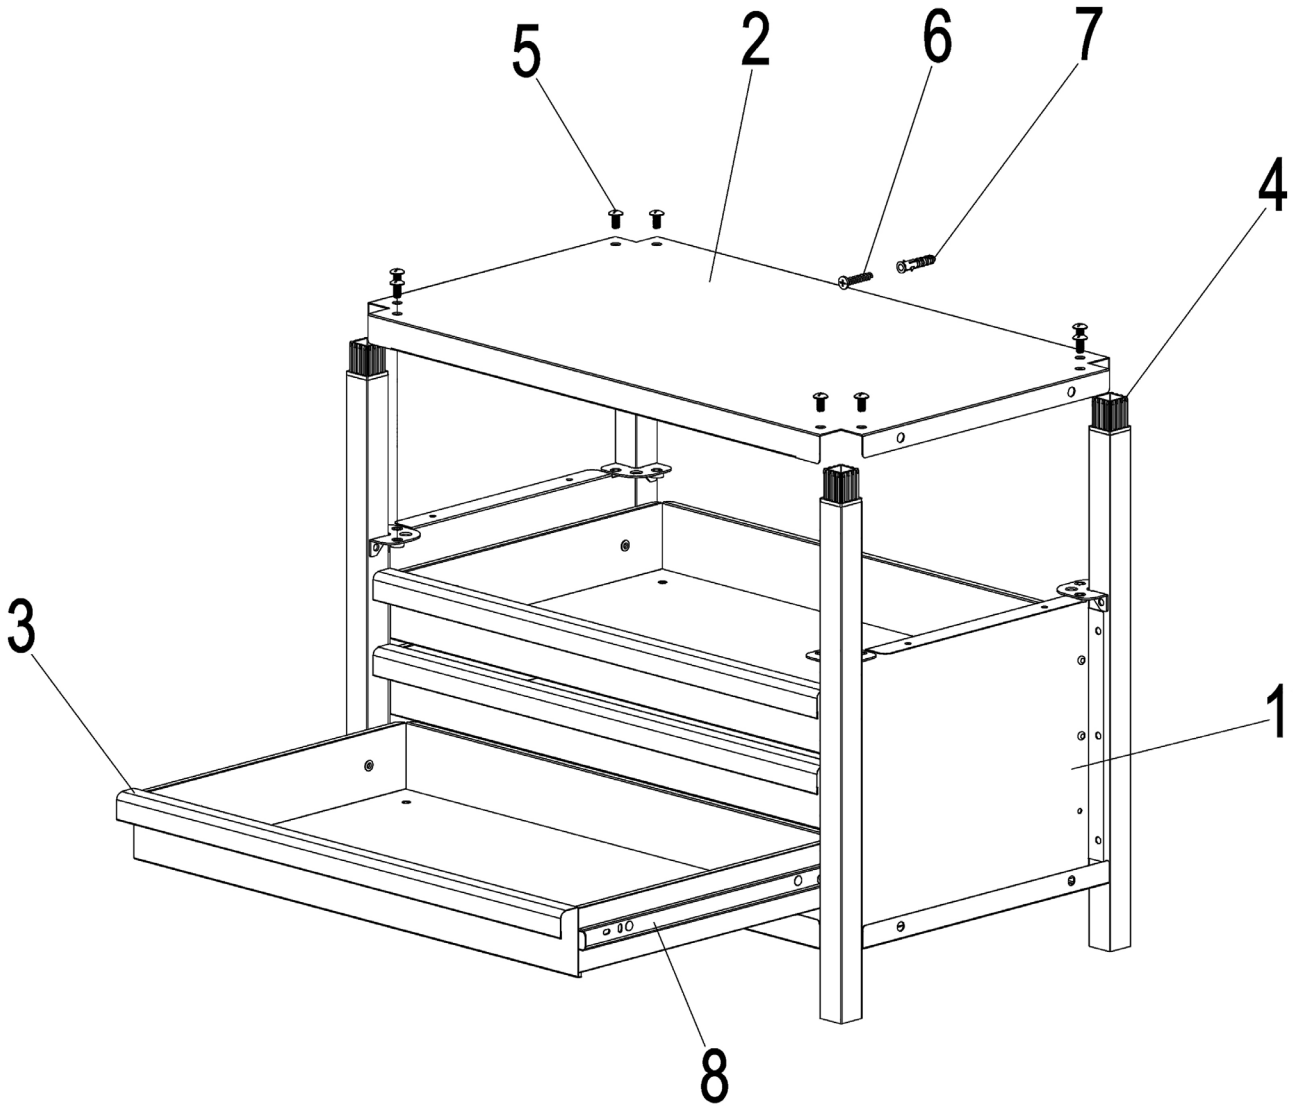

Parts Information:  
**Modular Racking Mid Unit 3 Drawers**  
**580mm**  
**Model No: APMRM2**

Item	Part No.	Description
1	APMRM2-01	Side Panel
2	APMRM2-02	Top Plate (Bottom Plate)
3	APMRM2-03	Drawer & Ball Bearing Slide 3035-300
4	APMRB1-11	Plastic Connector

Item	Part No.	Description
5	MSP612.S	Machine Screw Pan Head Phillips M6 x 12mm
6	APMRB1-09	Self-Tapping Screw ST4.8 x 30mm
7	APMRB1-10	Expansion Plug M8 x 40mm
8	APMRM1-04	Ball Bearing Slide 3035-300

**NOTE:** It is our policy to continually improve products and as such we reserve the right to alter data, specifications and component parts without prior notice. There may be alternative versions of this product, please contact us should you require this information.