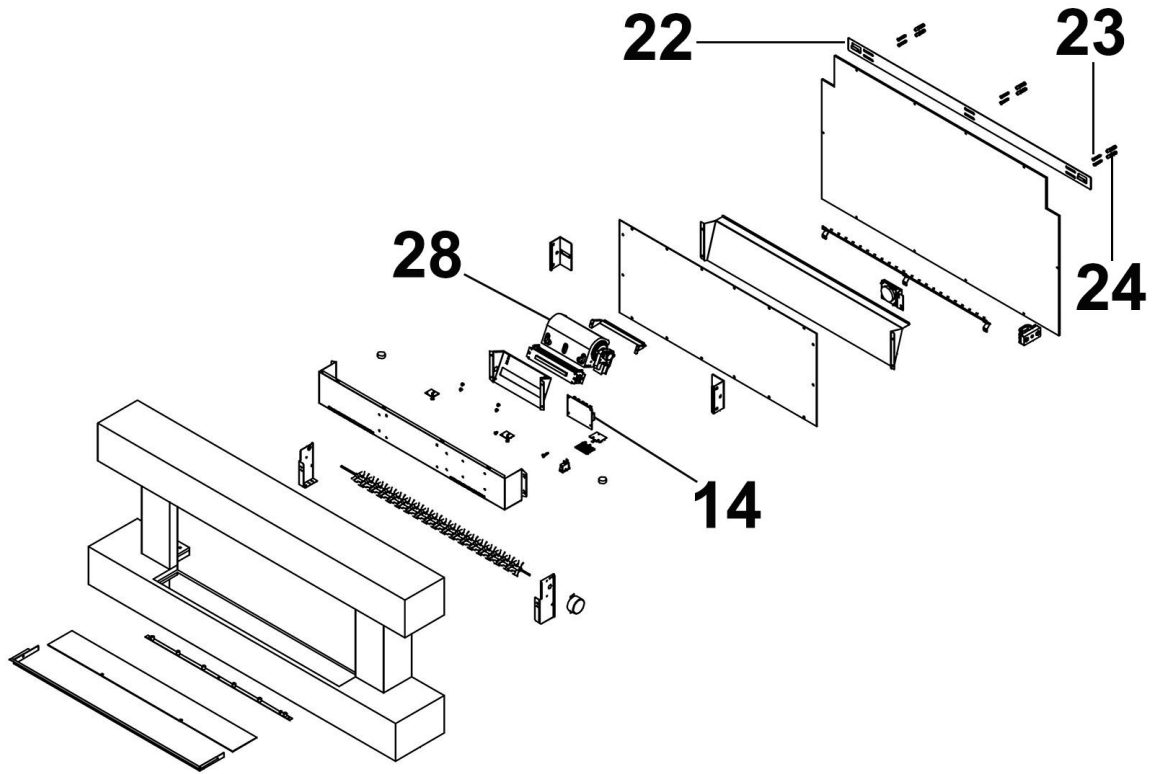

Parts Information:
**Baridi 46" Wall Mounted
 1000W/2000W Electric Fireplace
 with LED Flame Effects, Side
 Glass Decoration and Pebble
 Accessories, Grey
 Model No: DH112**

Item	Part No.	Description
14	DH10721	PCB
22	DH10722	Wall Mount Bracket
23 - 24	DH10724	Hardware Kit

Item	Part No.	Description
28	DH10723	Blower Fan
--	DH10725	Remote Control (Not Shown)

NOTE: It is our policy to continually improve products and as such we reserve the right to alter data, specifications and component parts without prior notice. There may be alternative versions of this product, please contact us should you require this information.