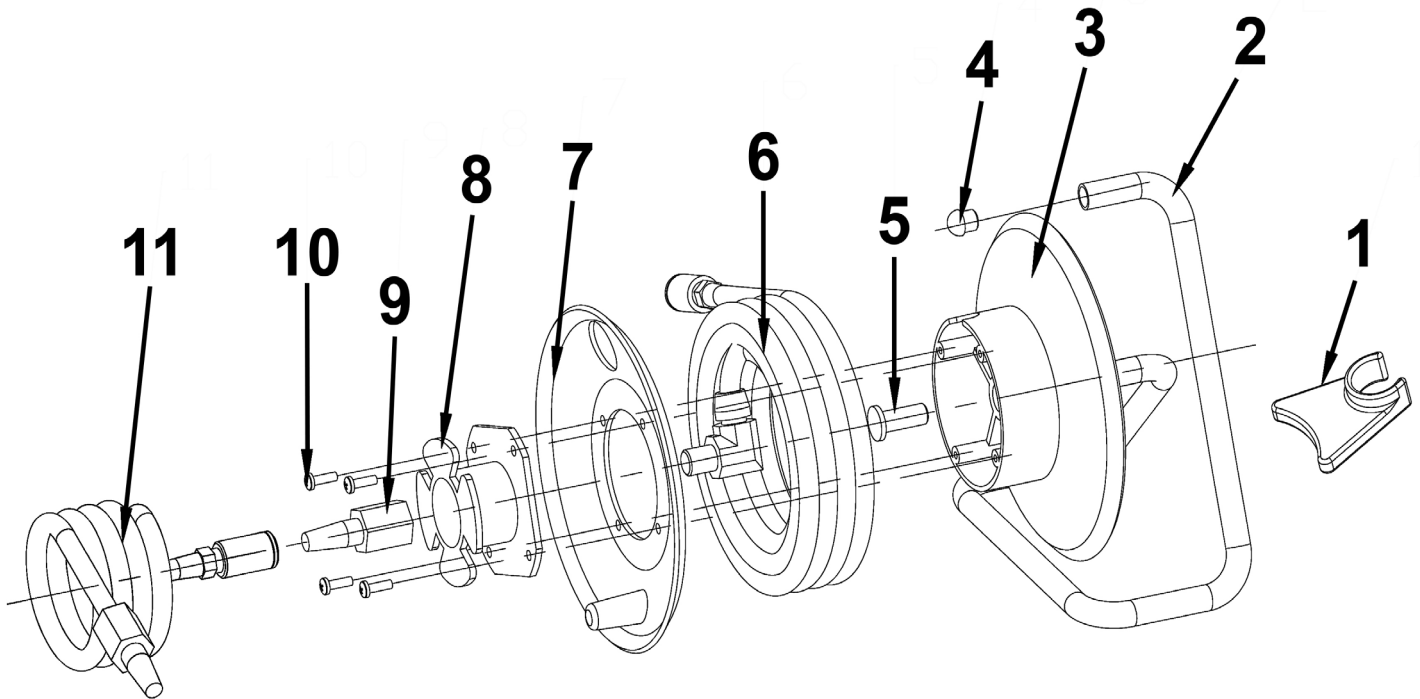

Parts Information:
20m Portable Manual Air Hose Reel 6mm ID
Model No: SA825

Item	Part No.	Description
1	SA825-01	Hose Stopper
2	SA825-02	Steel Frame
3	SA825-03	Drum Side Plate (A)
4	SA825-04	Rubber Stopper
5	SA825-05	Drum Pin
6	SA825-06	Air Hose 20m

Item	Part No.	Description
7	SA825-07	Drum Side Plate (B)
8	SA825-08	Inlet Hose Holder
9	SA825-09	Inlet Connector for Inlet Hose
10	SA825-10	Drum Casing Screw
11	SA825-11	Inlet Hose 1.9m

NOTE: It is our policy to continually improve products and as such we reserve the right to alter data, specifications and component parts without prior notice. There may be alternative versions of this product, please contact us should you require this information.