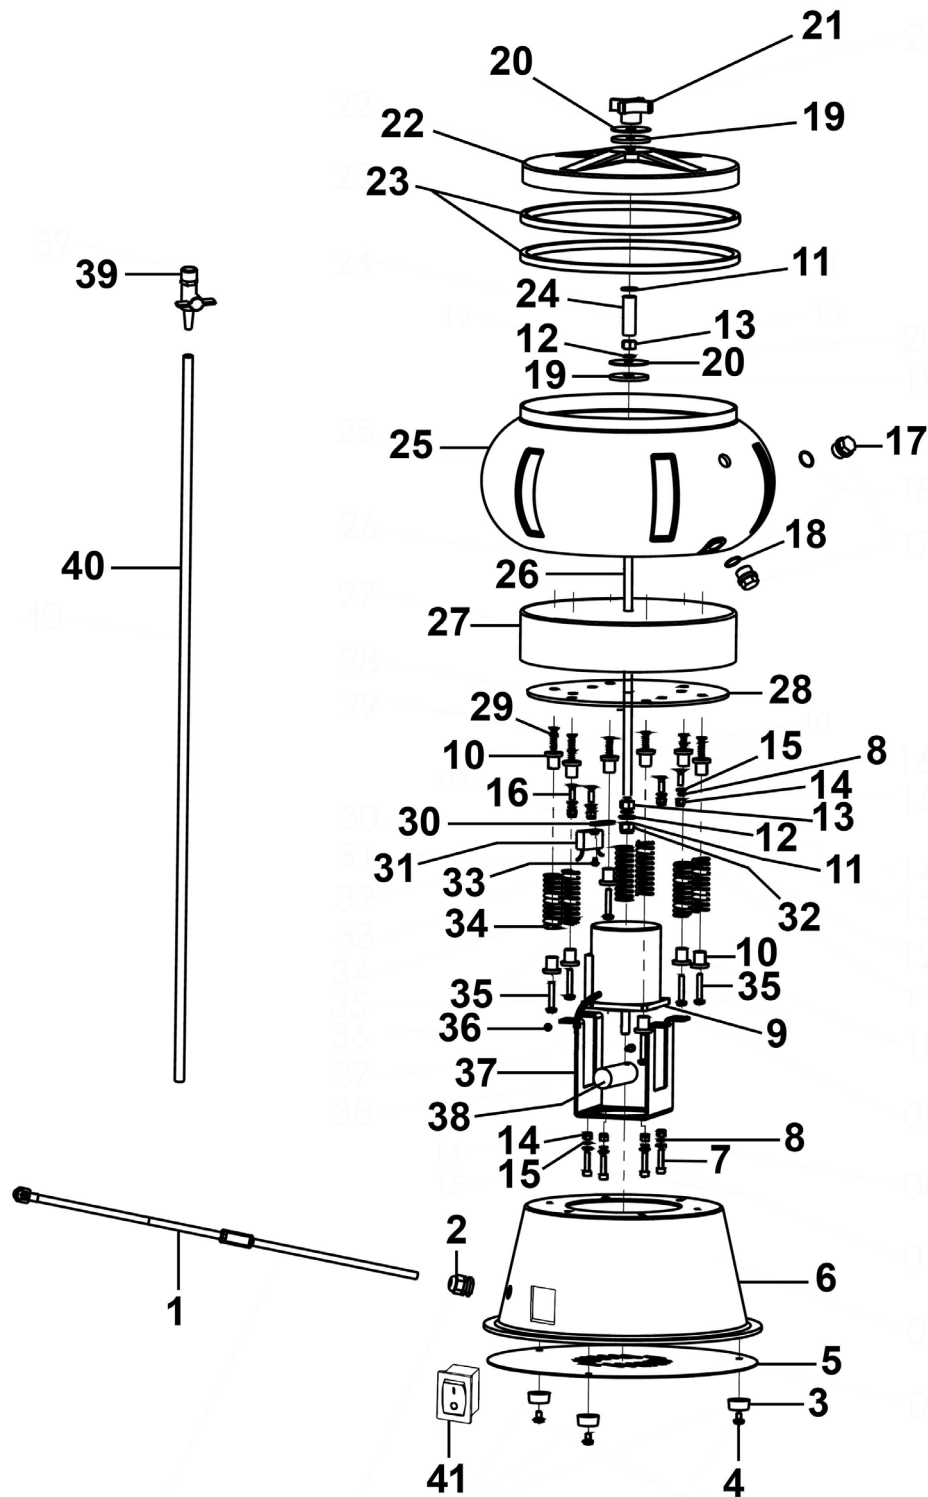

Parts Information:
Vibratory Tumbler - 18lb Parts Cleaner
Model No: SB949

NOTE: It is our policy to continually improve products and as such we reserve the right to alter data, specifications and component parts without prior notice. There may be alternative versions of this product, please contact us should you require this information.

Item	Part No.	Description	Qty
1	SB949-01	Power Cord c/w Switch	1
2	SB949-02	Power Cord Grip	1
3	SB949-03	Rubber Foot	3
4	MSP610.S	Machine Screw Pan Head Phillips M6 X 10mm	3
5	SB949-05	Base Cover	1
6	SB949-06	Base	1
7	SS625.S	Hex Head Set Screw M6 X 25 Zinc	4
8	SWM6.S	Spring Washer M6 Zinc	8
9	SB949-09	Motor	1
10	SB949-10	Rubber Mount	12
11	FWM10.S	Flat Washer M10 Zinc	2
12	SWM10.S	Spring Washer M10 Zinc	2
13	SN10.S	Steel Nut M10 Zinc	2
14	NLN6.S	Nyloc Nut M6 Zinc	8
15	FWM6.S	Flat Washer M6 Zinc	8
16	MSC620.S	Csk Phillips Machine Screw M6 X 20 Zinc	4
17	SB949-17	Drain Plug	2
18	SB949-18	O-Ring	2
19	SB949-19	Rubber Washer	2
20	SB949-20	Flat Washer	2
21	SB949-21	Clamp Nut	1

Item	Part No.	Description	Qty
22	SB949-22	Top Nut	1
23	SB949-23	Rubber Seal (Black)	2
24	SB949-24	Protection Tube	1
25	SB949-25	Vibratory Bowl	1
26	SB949-26	Centre Shaft M10 x 260	1
27	SB949-27	Cover	1
28	SB949-28	Mounting Base	1
29	MSC635.S	Csk Phillips Machine Screw M6 X 35 Zinc	6
30	SB949-30	Capacitor Base	1
31	SB949-31	Capacitor	1
32	NLN10.S	Nyloc Nut M10 Zinc	1
33	MSP46.S	Machine Screw Pan Head Phillips M4 X 6mm	2
34	SB949-34	Supporting Spring	6
35	MSP635.S	Machine Screw Pan Head Phillips M6 X 35mm	6
36	SB949-36	Bolt & Nut Ass'y M5 x 16	1
37	SB949-37	Motor Holder	1
38	SB949-38	Eccentric Block	1
39	SB949-39	Hose Nozzle with O-Ring	1
40	SB949-40	Overflow Hose	1
41	SB949-41	Toggle Switch (On/Off)	1