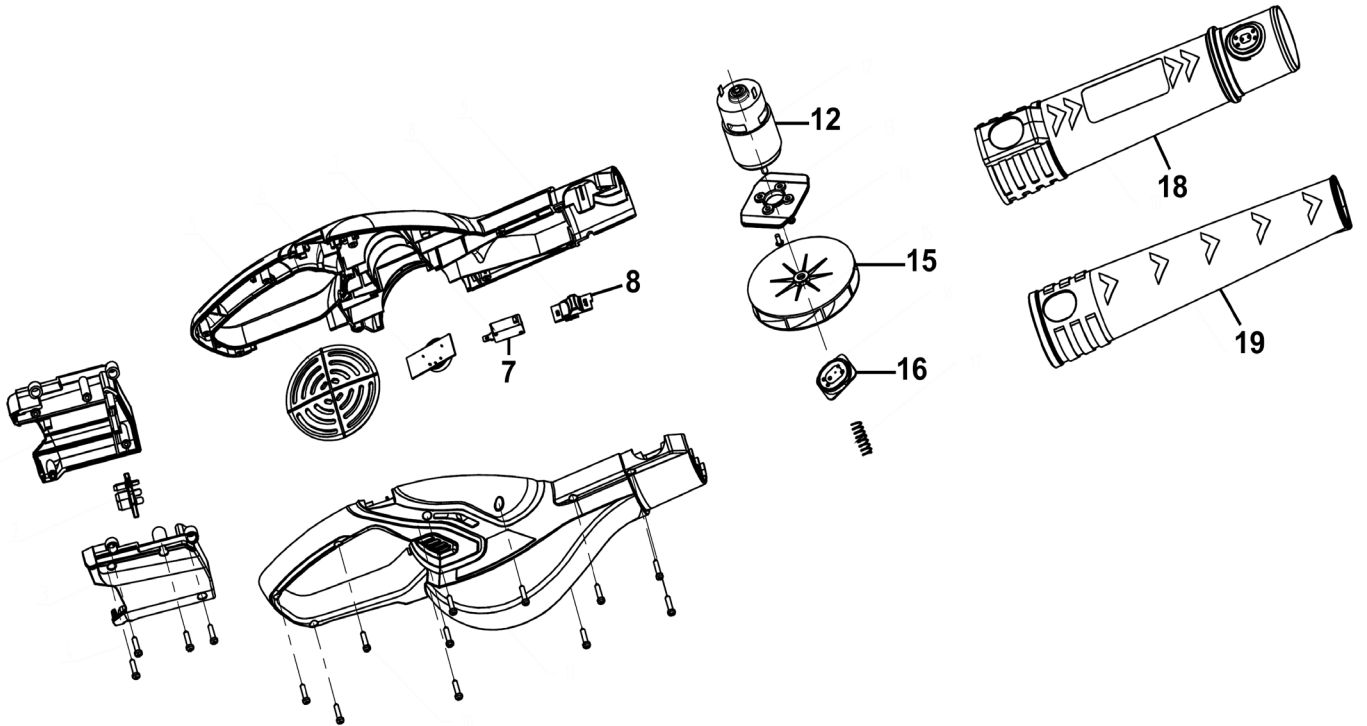

Parts Information:
**SV10.8 Series Cordless Leaf Blower 10.8V -
 Body Only**
Model No: CP108VBBO

Item	Part No.	Description
7	CP108VBBO-07	Microswitch
8	CP108VBBO-08	Switch Button
12	CP108VBBO-12	Motor
15	CP108VBBO-15	Airflow Blade

Item	Part No.	Description
16	CP108VBBO-16	Button
18	CP108VBBO-18	Air Outlet Pipe (Upper)
19	CP108VBBO-19	Air Outlet Pipe (Lower)

NOTE: It is our policy to continually improve products and as such we reserve the right to alter data, specifications and component parts without prior notice. There may be alternative versions of this product, please contact us should you require this information.