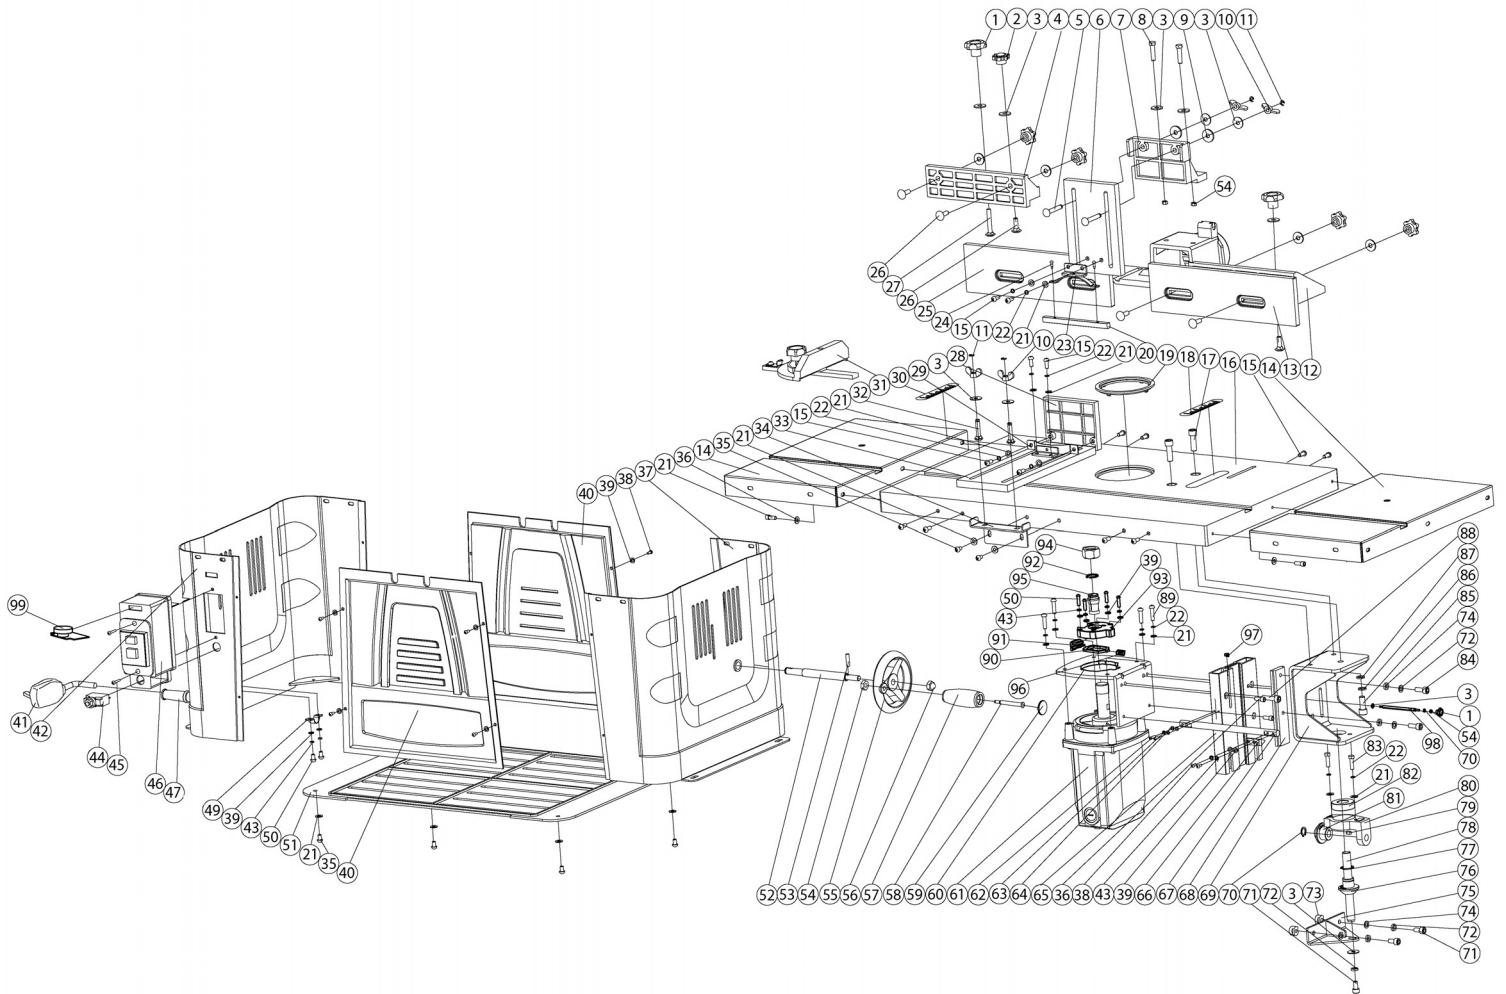

Bench Mounted Spindle Moulder

Stock No.09536

Part No.BMSM

Helpline: (023) 8049 4344. Sales Desk: (023) 8049 4333. General Enquiries: (023) 8026 6355.

DRAPER TOOLS LTD, HURSLEY ROAD, CHANDLER'S FORD, EASTLEIGH, HANTS. SO53 1YF. U.K. internet: www.draper.co.uk e-mail: sales@drapertools.com