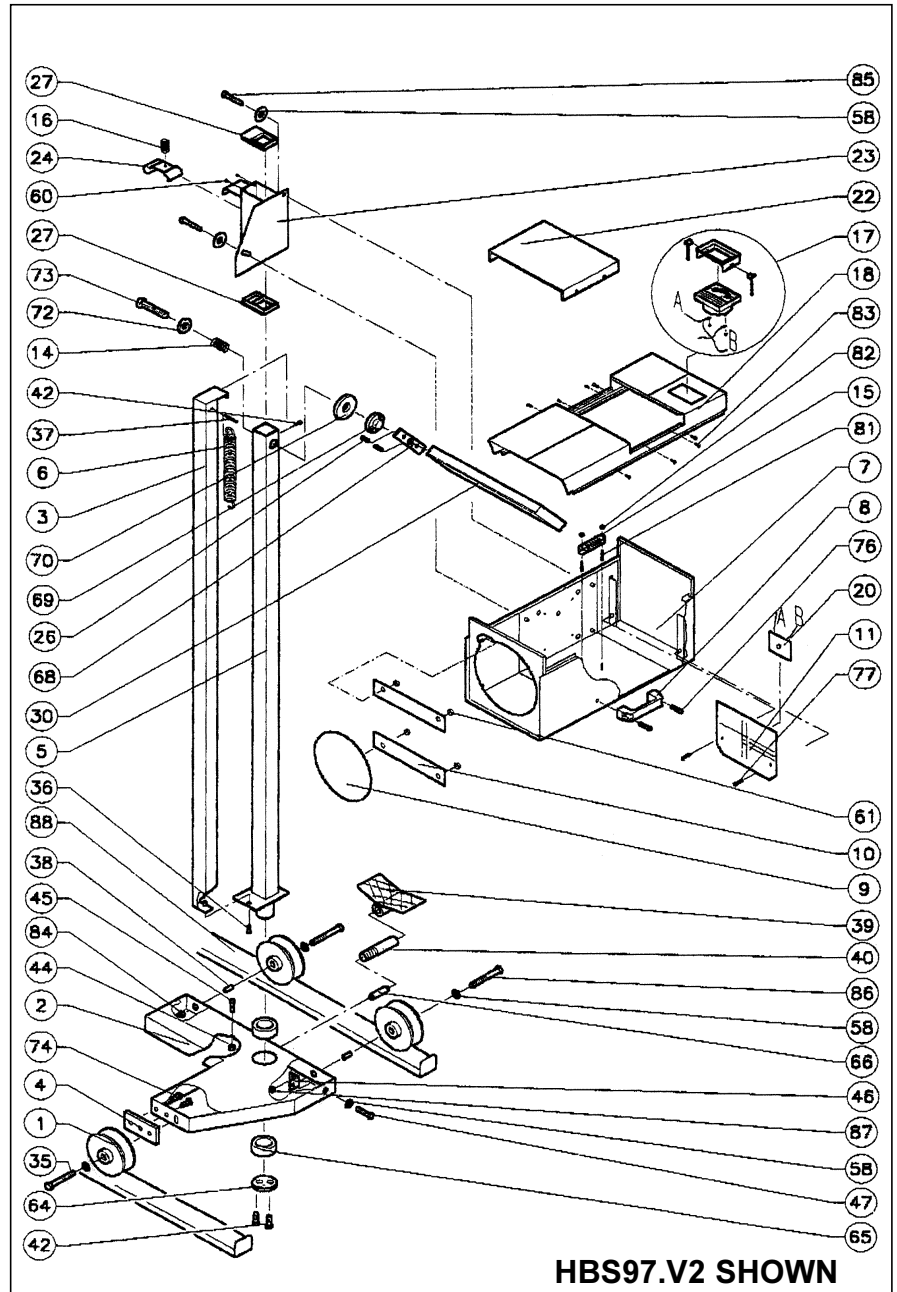

Item	Part No.	Description
1	TC024010004	Wheel - HBS97
1	TCNR0010011	Wheel - HBS971
2	TC029010023	Base
3	TC020010042	Case, Column
4	TC020010091	Plate, Regulator Wheel
5	TC025010002	Column
6	TC025010004	Spring, Vertical Slide
7	TC024010002	Optical Box
8	TC025030011	Black Handle
9	TC025030014	Lens, 200mm
10	TC025030013	Lens Stand
11	TC027010037A	Aiming screen (HBS97.V2)
11	TC027010056	Aiming screen (HBS971)
14	TC025020009	Spring
15	TC020010038	Spirit-Level
16	TC026010011	Spring
17	TC020020031	Luxmeter 0/240
18	TC020010152	Steel Cover
20	TC020020018	PCB with Photodiode
22	TC020010050	Plexiglass Cover
23	TC025010005	Vertical Sliding System
24	TC025010135	Spring Pusher
26	TCNA0010009	Screw, M4 x 20
27	TC025010130	Brake, VSS
30	TC025020011	Mirror Visor
35	TCNA2010002	Screw, M8 x 50 - HBS97
35	TCNA2010016	Screw, M8 x 55 - HBS971
36	TCNA5010010	Screw, M6 x 16
37	TCNA0010010	Screw, M5 x 45
38	TC020010047	Wheel Axle, 15 x 45mm
39	TC022040010	Pedal Brake
40	TC024010041	Pivot-Thread, Brake
42	TCNA0010009	Screw, M6 x 16
44	TCNB0010002	Nut, M10
45	TCNA0010002	Screw, M10 x 16
46	TC029010049	Plate, Regulator
47	TCNA6010005	Screw, M8 x 35
58	TCNC0010005	Washer
60	TCNA4010025	Screw, M4 x 13
61	TCNB0010004	Nut, M3
64	TC025010068	Washer
65	TCND1010002	Bearing, 6005RS
66	TC022040014	Ferrule, Brake
68	TC025010122	Plate, Mirror Visor
69	TC025010121	Compass, Mirror Visor
70	TC025010123	Washer, PVC
72	TC025010119	Washer
73	TCNA1010034	Screw, M10 x 80
74	TCNA0010025	Screw, M8 x 16
76	TCNA0010009	Screw, M6 x 16
77	TCNA1010034	Screw, M4 x 16
81	TC020010037	Spring, Spirit Level
82	TCNB0010005	Nut, M8
83	TCNA4010006	Screw, 3.9 x 9.5
84	TCNB1010006	Nut, M8
85	TCNA2010013	Screw, M8 x 20
86	TCNA2010011	Screw, M8 x 60
87	TCNB1010011	Nut, M8
88	TC025020059	Kit, Rail, Complete - HBS97