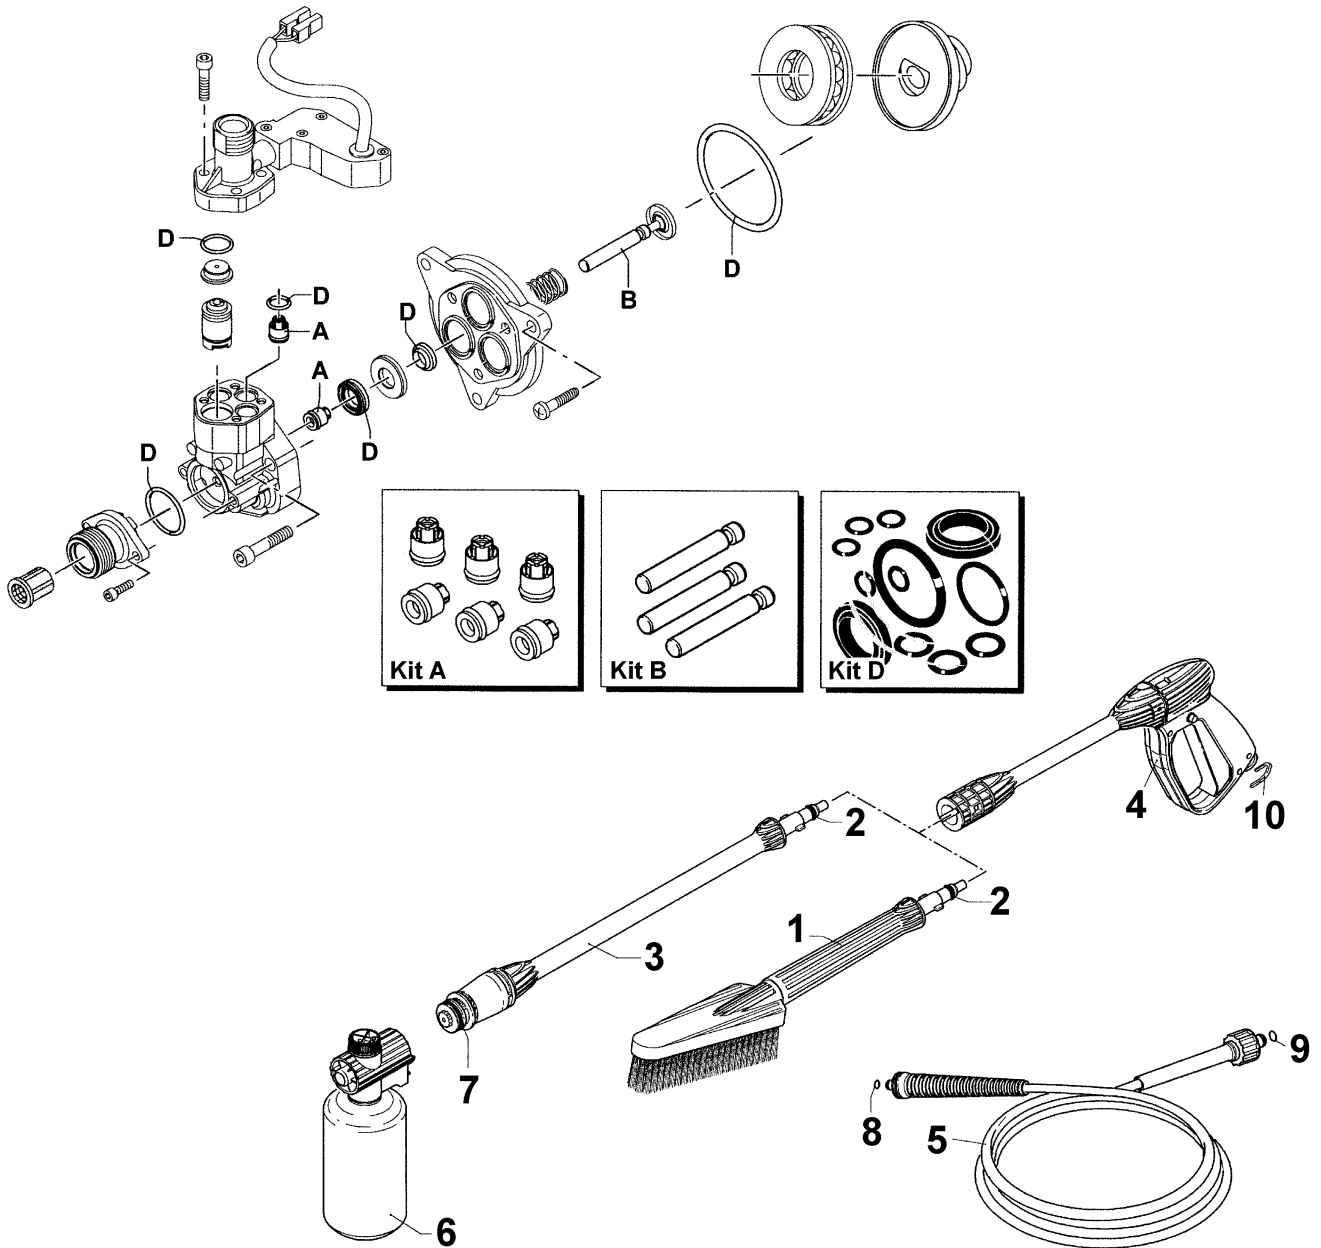

Issue: 1  
Date Issued: 180203

Item	Part No.	Description
1	181/2100201	Casing, Upper - Red
2	181/2100070	Cover, Fan
3	181/2100210	Casing, Lower - Black
4	181/2100320	Screw, M5x50
6*	181.1463920	Screw, M3.9x22
7*	181.1681970	Foot
8*	181.1681940	Wheel, 120mm

Item	Part No.	Description
9*	181.1681960	Base
10*	181.1681950	Handle
11	181/4141	Motor Assembly
11*	181.4744	Motor Assembly
12	181/2109400	Pump Assembly
12*	181.2109401	Pump Assembly
13	181/1461470	Inlet Fitting

\* Model PC2100PLUS only.

Item	Part No.	Description
A	181/2574	Valve Kit
B	181/2508	Piston Kit
D	181/2575	Seal Kit
1*	181.2001070	Brush
2	181/391000	O-ring
3	181/3772	Rotary Nozzle & Lance
4	181/40027	Gun

Issue: 1  
Date Issued: 180203

Item	Part No.	Description
5	181/2101070	High Pressure Hose, 4m
6	181/3641	Detergent Tank
7	181/2000520	O-ring
8	181/1080250	O-ring
9	181/2000770	O-ring
10	181/2000080	Pin