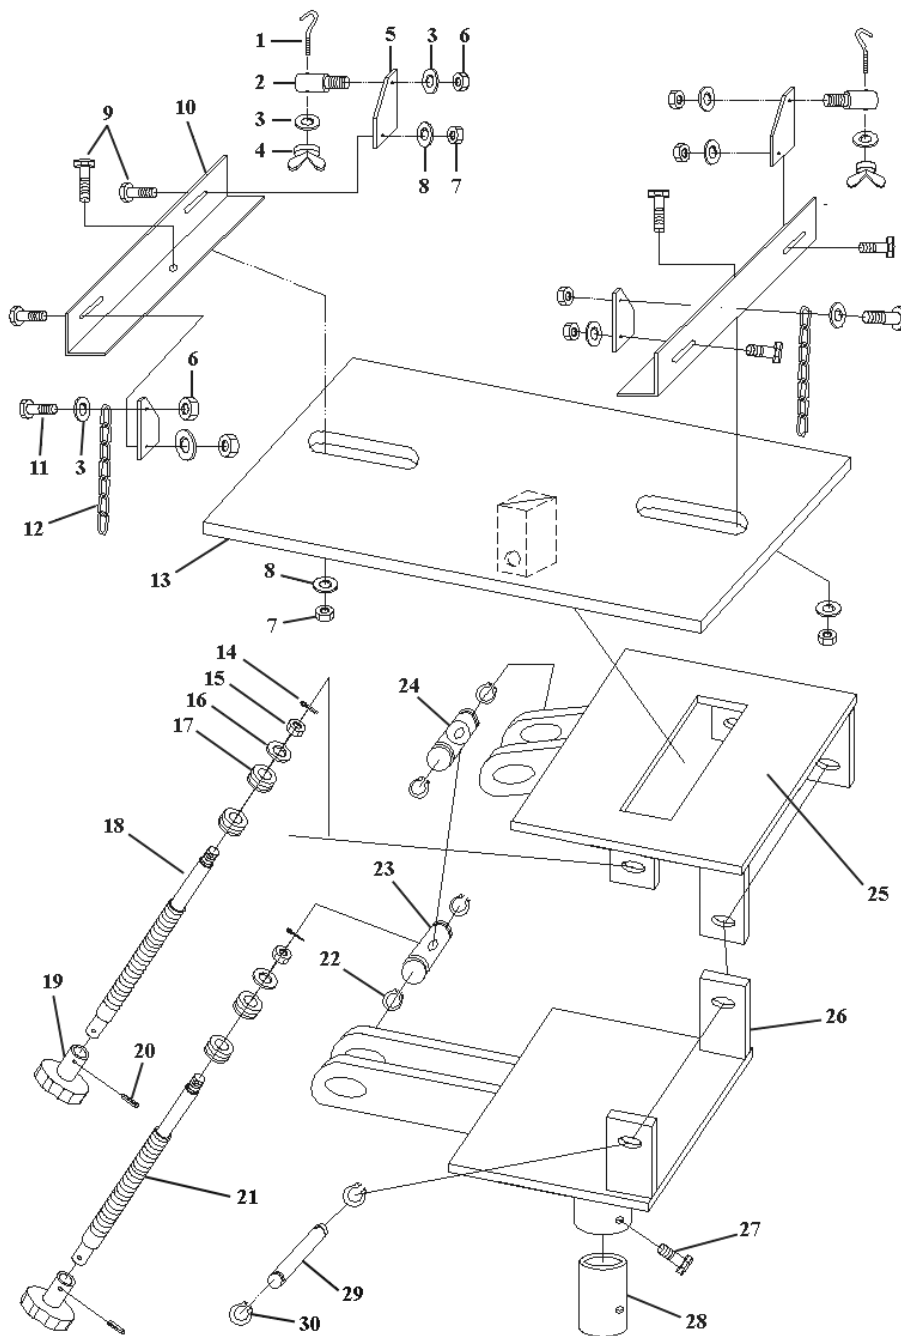

PARTS FOR:
ADJUSTABLE GEARBOX SUPPORT 500KG
CAPACITY FOR 300ETJ & 500ETJ
MODEL: ADT7.V2

Issue: 1
 Issue Date: 170113

ITEM	PART NO	DESCRIPTION	ITEM	PART NO	DESCRIPTION	ITEM	PART NO	DESCRIPTION
1	ADT7.V2-01	CHAIN HOOK	11	ADT7.V2-11	BOLT M8X25	21	ADT7.V2-21	SCREW
2	ADT7.V2-02	SHAFT	12	ADT7.V2-12	CHAIN	22	ADT7.V2-22	RETAINING RING
3	ADT7.V2-03	WASHER M8	13	ADT7.V2-13	TOP SADDLE PLATE	23	ADT7.V2-23	THREADED SHAFT
4	ADT7.V2-04	FLY NUT M8	14	ADT7.V2-14	PIN 2.5X25	24	ADT7.V2-24	ANCHOR SHAFT
5	ADT7.V2-05	PLATE	15	ADT7.V2-15	NUT M10	25	ADT7.V2-25	MIDDLE PLATE
6	ADT7.V2-06	NUT M8	16	ADT7.V2-16	WASHER M12	26	ADT7.V2-26	UNDER PLATE
7	ADT7.V2-07	NUT M10	17	ADT7.V2-17	BEARING	27	ADT7.V2-27	BOLT M8X20
8	ADT7.V2-08	WASHER M8	18	ADT7.V2-18	SCREW	28	ADT7.V2-28	TRANSITION SLEEVE
9	ADT7.V2-09	BOLT M10X25	19	ADT7.V2-19	KNOB	29	ADT7.V2-29	SHAFT
10	ADT7.V2-10	ANGLE	20	ADT7.V2-20	SPRING PIN 4X24	30	ADT7.V2-30	RETAINING RING