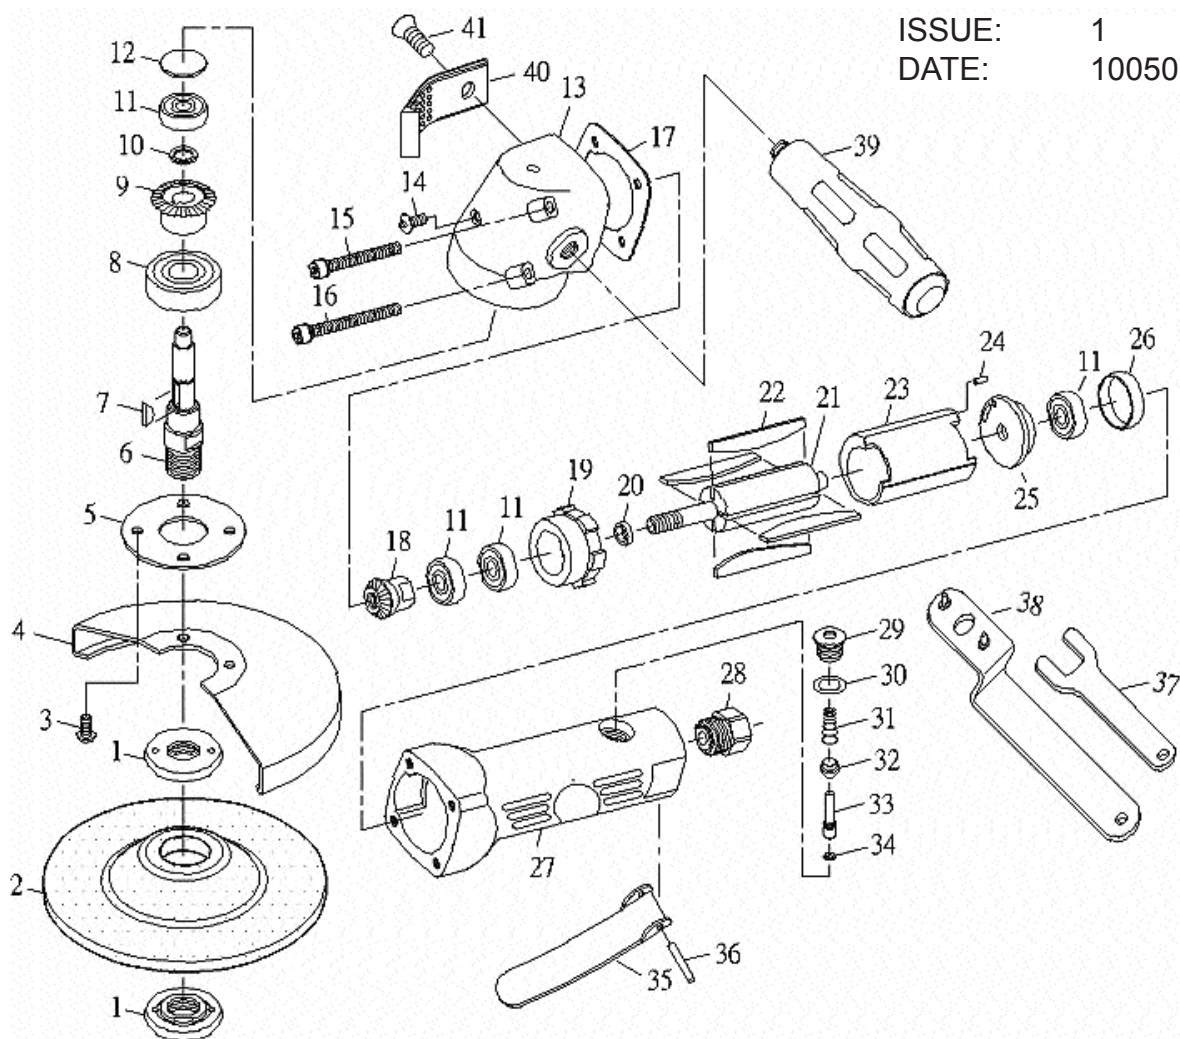

ISSUE: 1
 DATE: 100507

ITEM	PART NO	DESCRIPTION	ITEM	PART NO	DESCRIPTION
1	SA43.V3-01	DISC NUT	21	SA43.V3-21	ROTOR
2	SA43.V3-02	GRINDING DISC	22	SA43.V3-22	ROTOR BLADE
3	SA43.V3-03	SCREW	23	SA43.V3-23	CYLINDER
4	SA43.V3-04	DISC COVER,4"	24	SA43.V3-24	PIN 2.5x6
5	SA43.V3-05	FACE PLATE	25	SA43.V3-25	REAR PLATE
6	SA43.V3-06	GEAR SHAFT	26	SA43.V3-26	SHROUD
7	SA43.V3-07	KEY	27	SA43.V3-27	HOUSING
8	SA43.V3-08	BALL BEARING(6202)	28	SA43.V3-28	AIR INLET
9	SA43.V3-09	BEVEL GEAR	29	SA43.V3-29	SCREW
10	SA43.V3-10	RETAINING RING	30	SA43.V3-30	O-RING
11	SA43.V3-11	BALL BEARING	31	SA43.V3-31	SPRING
12	SA43.V3-12	SPACER	32	SA43.V3-32	VALVE STEM BUSHING
13	SA43.V3-13	FRONT CASING	33	SA43.V3-33	VALVE STEM
14	SA43.V3-14	SCREW M5x6	34	SA43.V3-34	O-RING
15	SA43.V3-15	SCREW M5x40	35	SA43.V3-35	ON/OFF LEVER
16	SA43.V3-16	SCREW M5x45	36	SA43.V3-36	SPRING PIN
17	SA43.V3-17	PACKING	37	SA43.V3-37	SPANNER 12mm
18	SA43.V3-18	PINION GEAR	38	SA43.V3-38	DISC SPANNER 4"
19	SA43.V3-19	FRONT PLATE	39	SA43.V3-39	HANDLE
20	SA43.V3-20	BEARING SPACER	40	SA43.V3-40	EXHAUST SLEEVE
			41	SA43.V3-41	SCREW M4x10