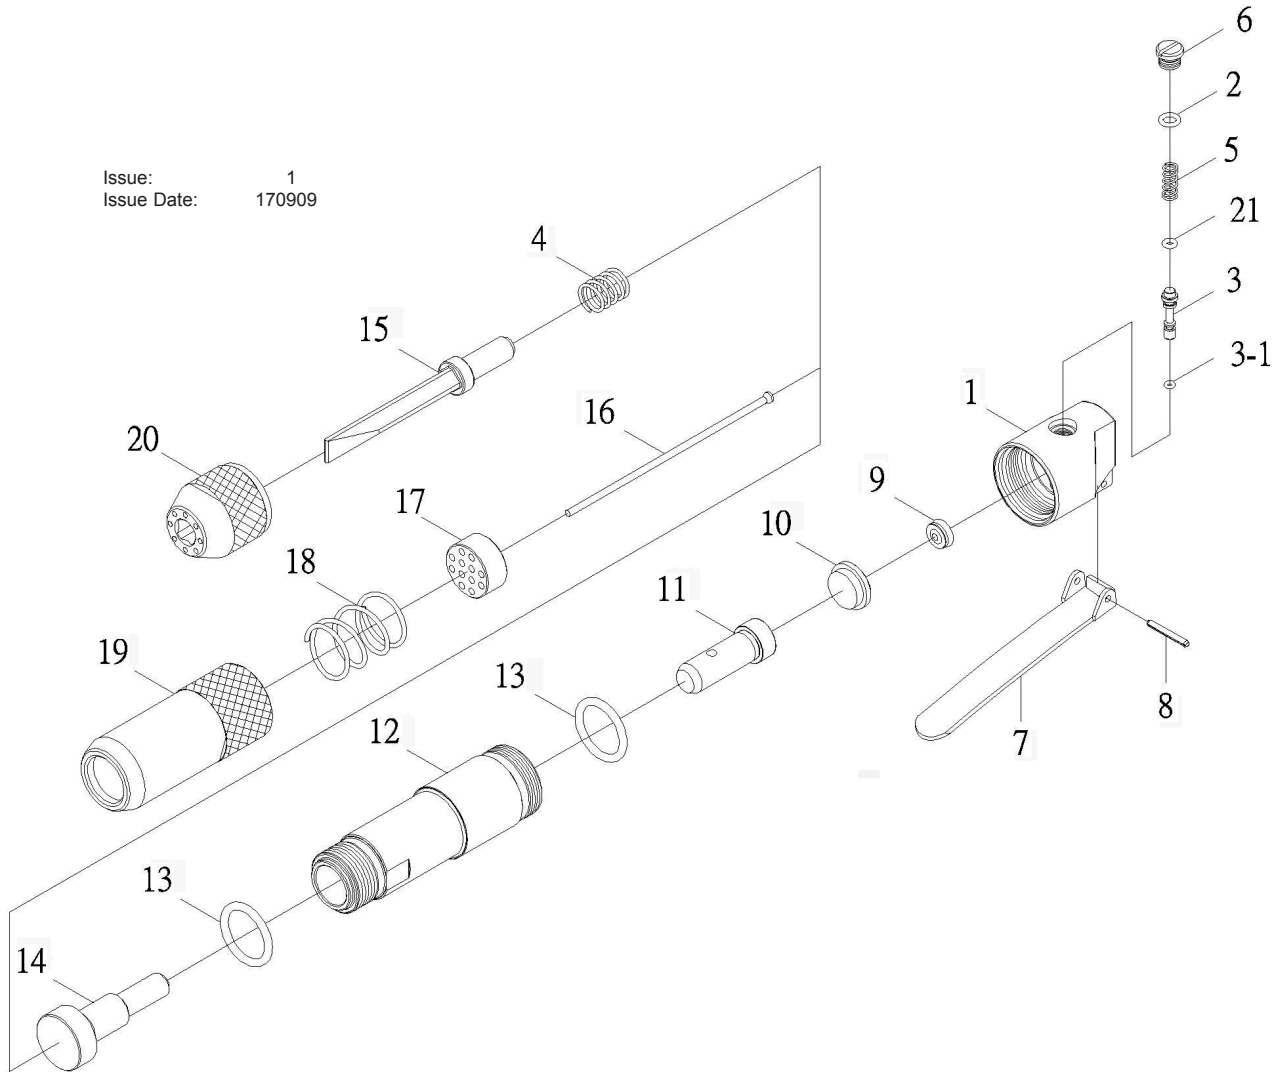

Issue: 1
 Issue Date: 170909

ITEM	PART NO	DESCRIPTION	ITEM	PART NO	DESCRIPTION
1	SA51/01	BACKHEAD	11	SA51/11	PISTON
2	SA51/02	O-RING	12	SA51/12	SLEEVE, BARREL
3	SA51/03	VALVE, THROTTLE	13	SA51/13	O-RING
3-1	SA51.03-1	O-RING	14	SA51/14	DRIVER, NEEDLE
4	SA52/04	SPRING FOR CHISEL	15	SA52/15	CHISEL
5	SA51/05	SPRING	16	SA51/16	NEEDLE 125mm (Set of 12)
6	SA51/06	CAP, VALVE	17	SA51/17	HOLDER, NEEDLE
7	SA51/07	LEVER	18	SA51/18	SPRING FOR NEEDLES
8	SA51/08	PIN	19	SA51/19	TUBE, NEEDLE
9	SA51/09	CUSHION, RUBBER	20	SA52/20	NUT FOR CHISEL
10	SA51/10	BLOCK, REAR VALVE	21	SA51.21	O-RING