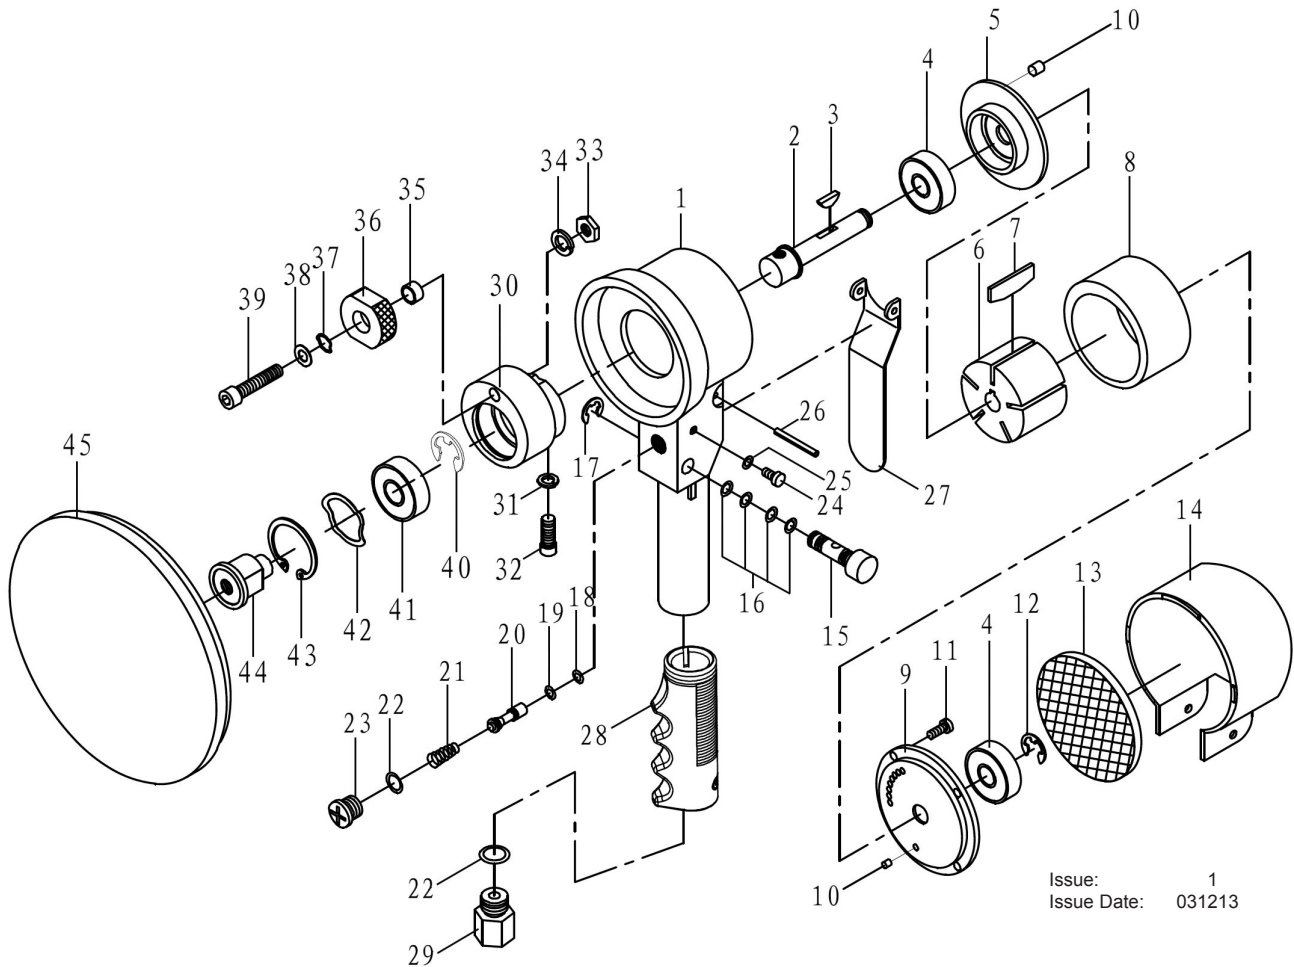

PARTS FOR:
AIR SANDER 150mm RANDOM ORBITAL
MODEL: SA77.V4

Issue: 1
 Issue Date: 031213

ITEM	PART NO	DESCRIPTION	ITEM	PART NO	DESCRIPTION	ITEM	PART NO	DESCRIPTION
1	SA77S.V4-01	HOUSING	18	SA77S.V4-18	O-RING (3.3x1.5)	35	SA77S.V4-35	VALVE BUSHING
2	SA77S.V4-02	WORK SPINDLE	19	SA77S.V4-19	O-RING (4x2)	36	SA77S.V4-36	WEIGHT
3	SA77S.V4-03	WOODRUFF KEY	20	SA77S.V4-20	VALVE STEM	37	SA77S.V4-37	GASKET
4	SA77S.V4-04	BEARING (6200ZZ)	21	SA77S.V4-21	SPRING	38	SA77S.V4-38	WASHER
5	SA77S.V4-05	FRONT PLATE (c/w WASHER)	22	SA77S.V4-22	O-RING (11x2)	39	SA77S.V4-39	SCREW (1/4"-20UNF)
6	SA77S.V4-06	ROTOR	23	SA77S.V4-23	SCREW CAP	40	SA77S.V4-40	SNAP RING
7	SA77S.V4-07	ROTOR BLADE	24	SA77S.V4-24	SCREW (M4x40)	41	SA77S.V4-41	BEARING (6201ZZ)
8	SA77S.V4-08	CYLINDER	25	SA77S.V4-25	WASHER	42	SA77S.V4-42	WAVE WASHER
9	SA77S.V4-09	END PLATE	26	SA77S.V4-26	PIN (3x26)	43	SA77S.V4-43	RETAINING RING
10	SA77S.V4-10	PIN (3x6)	27	SA77S.V4-27	TRIGGER	44	SA77S.V4-44	DRIVE SPINDLE
11	SA77S.V4-11	SCREW (M4x16)	28	SA77S.V4-28	HANDLE GRIP	45	PTC/150VA	DA PAD for HOOK & LOOP
12	SA77S.V4-12	RETAINING RING	29	SA77S.V4-29	AIR INLET			DISCS 145mm 5/16"
13	SA77S.V4-13	MUFFLER	30	SA77S.V4-30	BALANCER		PTC/150A	DA PAD for STICK-ON DISCS
14	SA77S.V4-14	END COVER	31	SA77S.V4-31	SPRING WASHER			148mm 5/16"UNF
15	SA77S.V4-15	AIR REGULATOR	32	SA77S.V4-32	SCREW 1/4"		PTC/150SA	DA PAD for STICK-ON DISCS
16	SA77S.V4-16	O-RING (4.7x1.8)	33	SA77S.V4-33	HEX NUT (M5)			145mm 5/16"UNF
17	SA77S.V4-17	RETAINING RING6	34	SA77S.V4-34	SPRING WASHER			