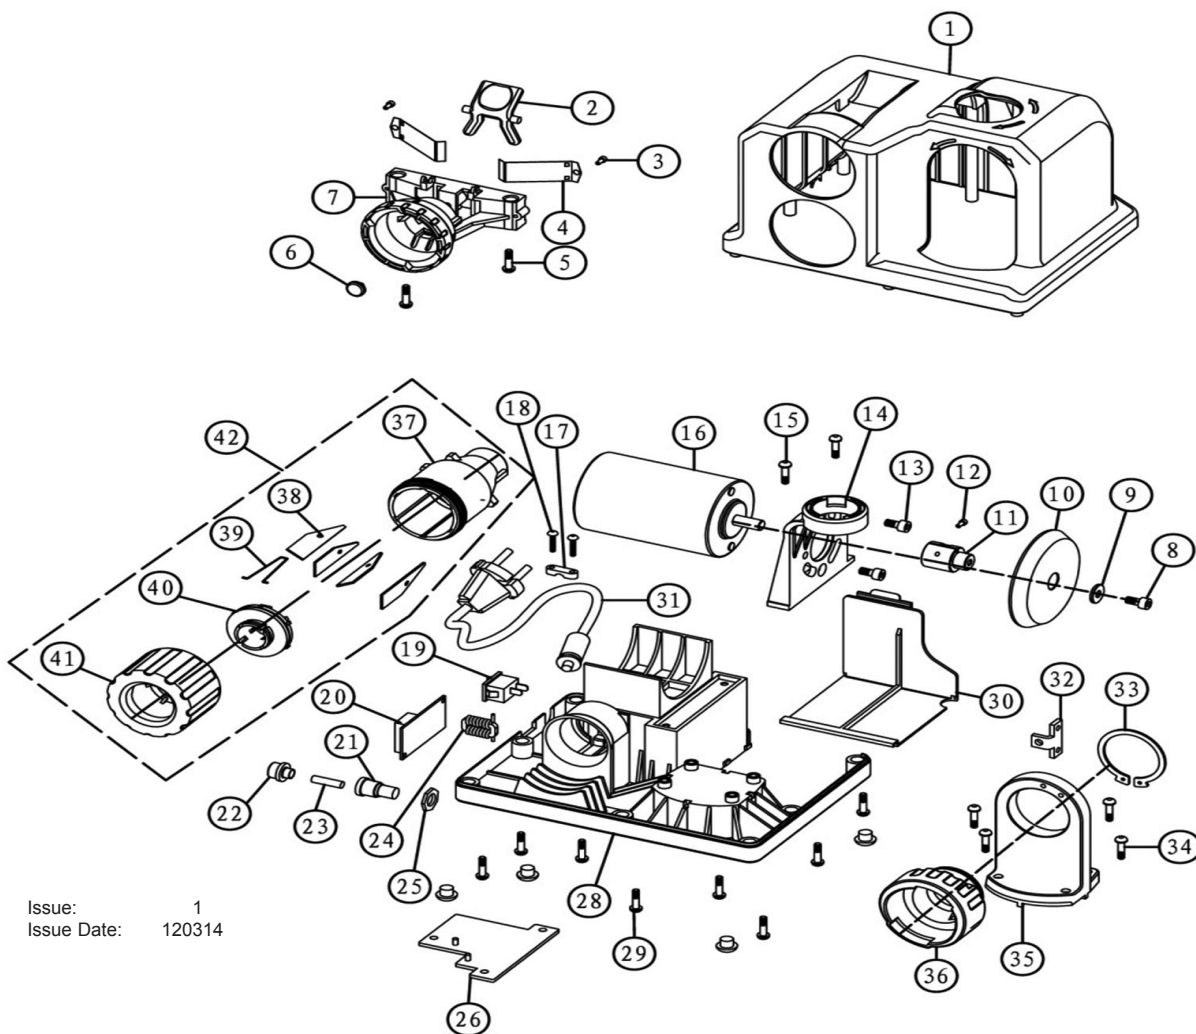

PARTS FOR:  
**DRILL BIT SHARPENER - BENCH MOUNTING 80W**  
 MODEL: **SMS2008**

Issue: 1  
 Issue Date: 120314

ITEM	PART NO	DESCRIPTION	ITEM	PART NO	DESCRIPTION
1	SMS2008.01	TOP HOUSING	22	SMS2008.22	NUT FOR FUSE
2	SMS2008.02	BUTTON	23	SMS2008.23	FUSE
3	SMS2008.03	SCREW	24	SMS2008.24	INDUCTANCE
4	SMS2008.04	SPRING PLATE	25	SMS2008.25	LOCKNUT
5	SMS2008.05	SCREW	26	SMS2008.26	COVER
6	SMS2008.06	TERMINAL	27	SMS2008.27	CUSHION
7	SMS2008.07	FIXING SHELF	28	SMS2008.28	BASE
8	SMS2008.08	SCREW	29	SMS2008.29	SCREW
9	SMS2008.09	WASHER	30	SMS2008.30	DUST CAP
10	SMS2008.10	GRINDING WHEEL	31	SMS2008.31	POWER CORD
11	SMS2008.11	CONNECTOR	32	SMS2008.32	CONNECTOR BOARD
12	SMS2008.12	SCREW	33	SMS2008.33	CLAMP SPRING
13	SMS2008.13	SCREW	34	SMS2008.34	SCREW
14	SMS2008.14	POSITIONER	35	SMS2008.35	BRACKET
15	SMS2008.15	SCREW	36	SMS2008.36	STAND SUPPORT
16	SMS2008.16	MOTOR	37	SMS2008.37	POSITIONER FOR BLADE
17	SMS2008.17	WIRE RETAINER	38	SMS2008.38	BLADE HOLDER
18	SMS2008.18	SCREW	39	SMS2008.39	STEEL SPRING
19	SMS2008.19	SWITCH	40	SMS2008.40	TRANSITION TUBE
20	SMS2008.20	PCB	41	SMS2008.41	LOCKNUT
21	SMS2008.21	FUSE BLOCK	42	SMS2008.42	HOLD ACCESSORY (inc 35,36,37,38,39)