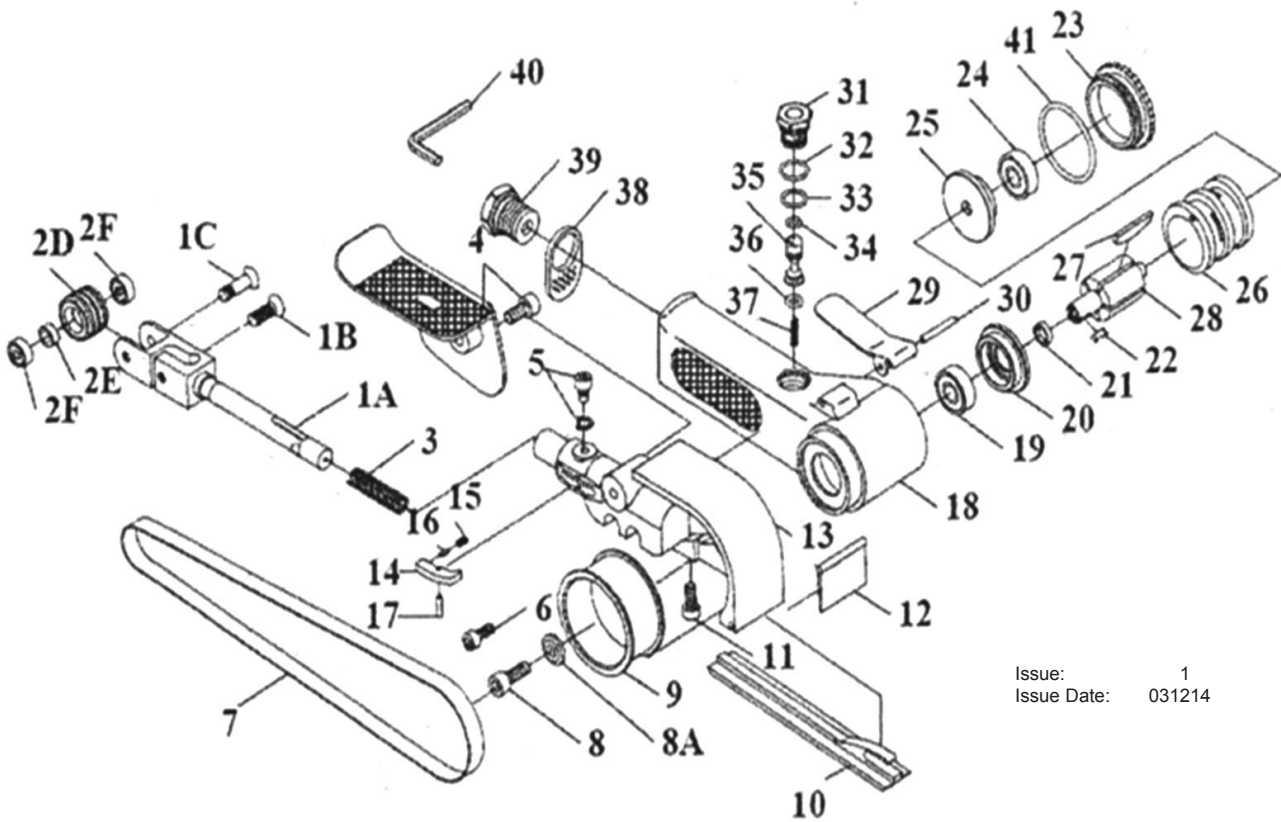

PARTS FOR:
AIR BELT SANDER 20mm
 MODEL: **SA354**

Issue: 1
 Issue Date: 031214

ITEM	PART NO	DESCRIPTION	ITEM	PART NO	DESCRIPTION
1A	SA354.01A	IDLE PULLEY BRACKET SUB	21	SA354.21	SPACER
1B	SA354.01B	SET SCREW	22	SA354.22	SUNK KEY
1C	SA354.01C	SCREW	23	SA354.23	CAP
2D	SA354.02D	IDLE PULLEY	24	SA354.24	BEARING (607)
2E	SA354.02E	WASHER	25	SA354.25	END PLATE (A)
2F	SA354.02F	BEARING (696)	26	SA354.26	CYLINDER
3	SA354.03	SPRING	27	SA354.27	BLADE
4	SA354.04	FINGER PAD	28	SA354.28	ROTOR
5	SA354.05	KEY BOLT ASS'Y (M5x8)	29	SA354.29	THROTTLE LEVER
6	SA354.06	HEX SOCKET HEAD BOLT (M5x12)	30	SA354.30	LEVER PIN (3x22)
7	SA355/B100G	SANDING BELT 100GRIT 20 x 520mm Pack of 5	31	SA354.31	VALVE BODY
	SA355/B120G	SANDING BELT 120GRIT 20 x 520mm Pack of 5	32	SA354.32	O-RING
	SA355/B60G	SANDING BELT 60GRIT 20 x 520mm Pack of 5	33	SA354.33	O-RING
	SA355/B80G	SANDING BELT 80GRIT 20 x 520mm Pack of 5	34	SA354.34	O-RING
8	SA354.08	HEX SOCKET HEAD BOLT (M6x12)	35	SA354.35	VALVE STEM
8A	SA354.08A	WASHER	36	SA354.36	O-RING
9	SA354.09	DRIVE PULLEY	37	SA354.37	VALVE SPRING
10	SA354.10	FLAT SHOE	38	SA354.38	DEFLECTOR
11	SA354.11	HEX SOCKET HEAD BOLT (M5x18)	39	SA354.39	AIR INLET
12	SA354.12	DUST COVER	40	SA354.40	HEX WRENCH 4mm/6mm
13	SA354.13	GUARD BODY	41	SA354.41	O-RING
14	SA354.14	TENSION BAR			
15	SA354.15	SPRING			
16	SA354.16	TENSION BAR PIN (1.5x11)			
17	SA354.17	LEVER PIN (2x6)			
18	SA354.18	HOUSING			
19	SA354.19	BEARING (6000)			
20	SA354.20	END PLATE (B)			

AVAILABLE ASSEMBLIES (NOT SHOWN)

SA354.ASS1	IDLE PULLEY ASS'Y (2D-2E-2F)
SA354.ASS2	IDLE PULLEY BRACKET SUB ASS'Y (1A-1B-1C-2D-2E-2F)
SA354.ASS3	GUARD BODY ASS'Y (1-17 not inclu 7-9)

NOTE: It is our policy to continually improve products and as such we reserve the right to alter data, specifications and component parts without prior notice.