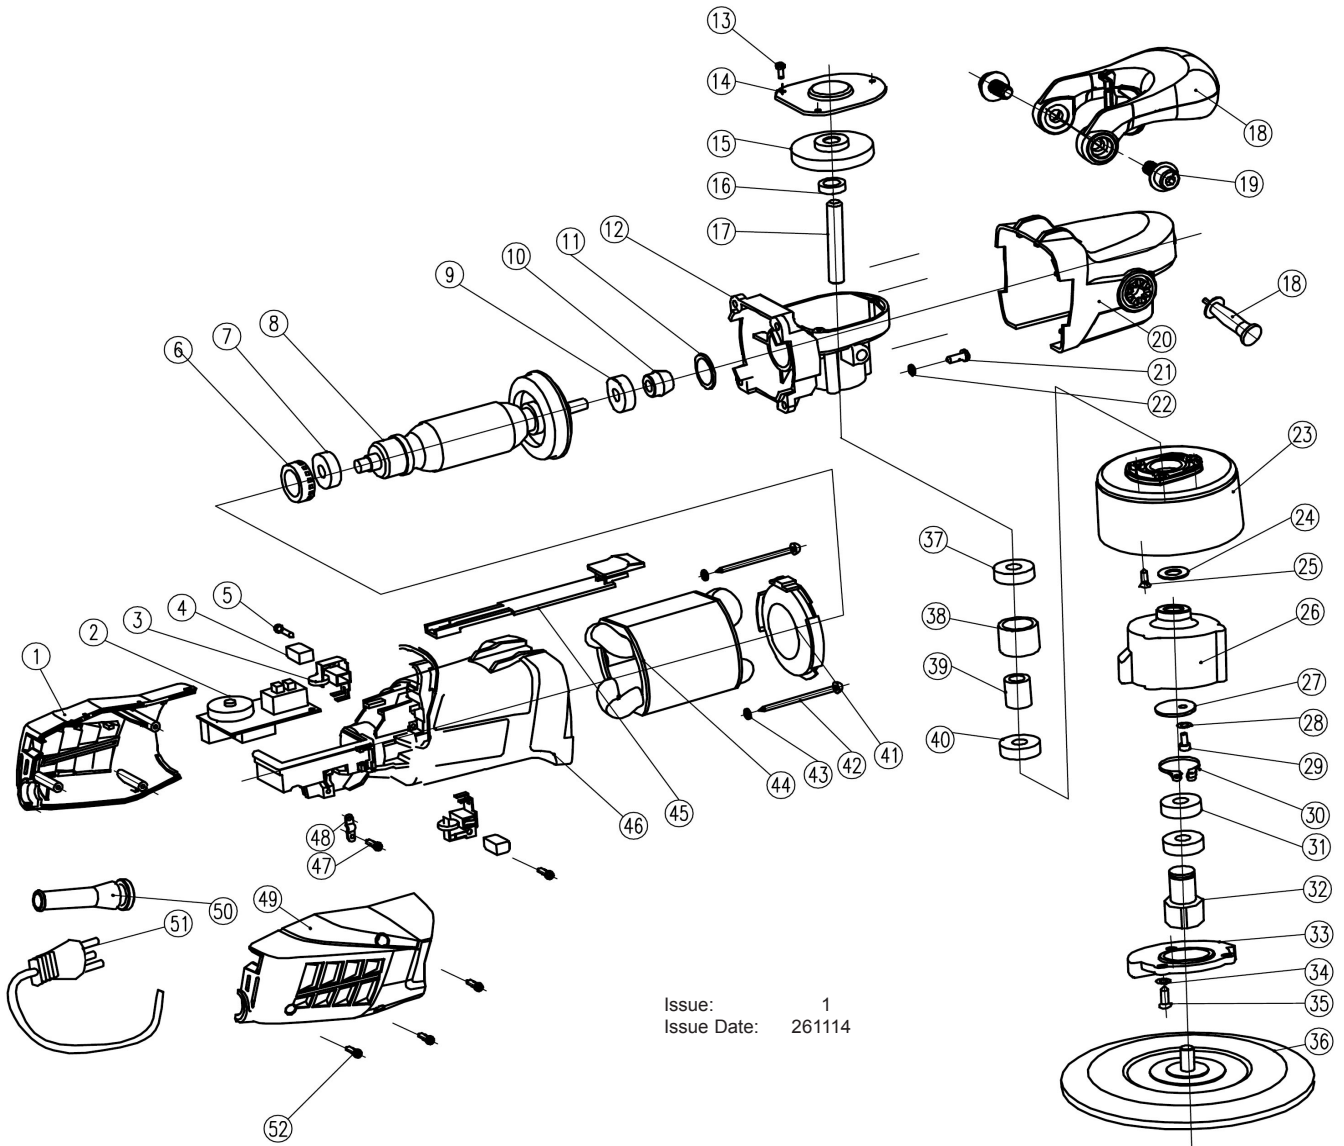

PARTS FOR:
**RANDOM ORBITAL DUAL ACTION
 SANDER Ø150mm 600W/230V**
 MODEL: **DAS149**

Issue: 1
 Issue Date: 261114

ITEM	PART NO	DESCRIPTION	ITEM	PART NO	DESCRIPTION	ITEM	PART NO	DESCRIPTION
1	DAS149.01	HOUSING, RIGHT	20	DAS149.20	GEAR COVER	38	DAS149.38	BEARING COVER (OUTER)
2	DAS149.02	SPEED CONTROL ASS'Y	21	DAS149.21	SCREW	39	DAS149.39	BEARING COVER (INNER)
3	DAS149.03	BRUSH HOLDER	22	DAS149.22	SPRING WASHER	40	DAS149.40	BEARING
4	DAS149.04	CARBON BRUSH	23	DAS149.23	PROTECTING COVER	41	DAS149.41	BAFFLE
5	DAS149.05	BRUSH HOLDER SCREW	24	DAS149.24	BEARING WASHER	42	DAS149.42	SCREW
6	DAS149.06	BEARING CAP	25	DAS149.25	SCREW	43	DAS149.43	SPRING WASHER
7	DAS149.07	BEARING	26	DAS149.26	ECCENTRIC BODY (UPPER)	44	DAS149.44	STATOR 230V
8	DAS149.08	ARMATURE 230V	27	DAS149.27	ECCENTRIC WASHER	45	DAS149.45	SWITCH SLIDE
9	DAS149.09	BEARING	28	DAS149.28	WASHER	46	DAS149.46	HOUSING, MAIN
10	DAS149.10	GEAR (SMALL)	29	DAS149.29	SCREW	47	DAS149.47	SCREW
11	DAS149.11	O-RING	30	DAS149.30	RETAINING RING	48	DAS149.48	CABLE GRIP
12	DAS149.12	GEAR CASE	31	DAS149.31	BEARING	49	DAS149.49	HOUSING, LEFT
13	DAS149.13	SCREW	32	DAS149.32	ECCENTRIC SHAFT	50	DAS149.50	CABLE SLEEVE
14	DAS149.14	DUST COVER	33	DAS149.33	ECCENTRIC BODY (LOWER)	51	DAS149.51	POWER CABLE
15	DAS149.15	GEAR (BIG)	34	DAS149.34	WASHER	--	PTC/150SA	DA PAD for STICK-ON DISCS 145mm 5/16"UNF
16	DAS149.16	GEAR WASHER	35	DAS149.35	SCREW	--	PTC/150A	DA PAD for STICK-ON DISCS 148mm 5/16"UNF
17	DAS149.17	GEAR SHAFT	36	PTC/150VA	DA PAD for HOOK & LOOP DISCS 145mm 5/16"			
18	DAS149.18	HANDLE	37	DAS149.37	BEARING			
19	DAS149.19	HANDLE SCREW						