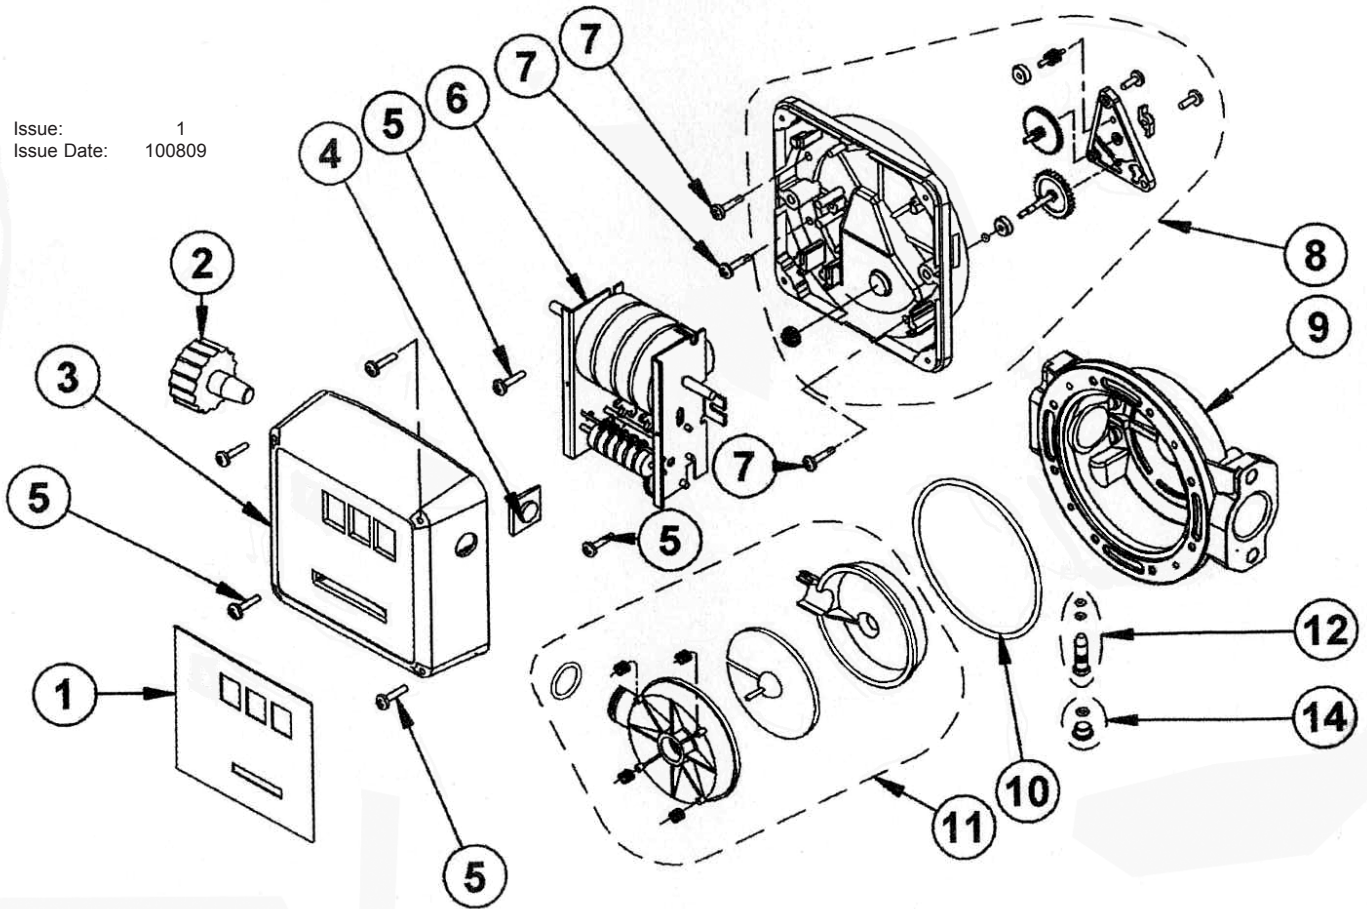

Issue: 1
 Issue Date: 100809

ITEM	PART NO	DESCRIPTION
1	500/8839	NAME PLATE
2	500/8755	RESET KNOB
3	500/8746	COVER
4	500/8763	PLUG
5	500/8718	SCREW M4 X 20
6	500/8761	COUNTER
7	500/8826	SCREW M5x16
8	500/8725	HOUSING
9	500/8720	HOUSING
10	BS246	O-RING 4437
11	500/8717	MEASURING CHAMBER
12	500/8721	CALIBRATION SCREW
14	500/8722	CALIBRATION COVER SCREW