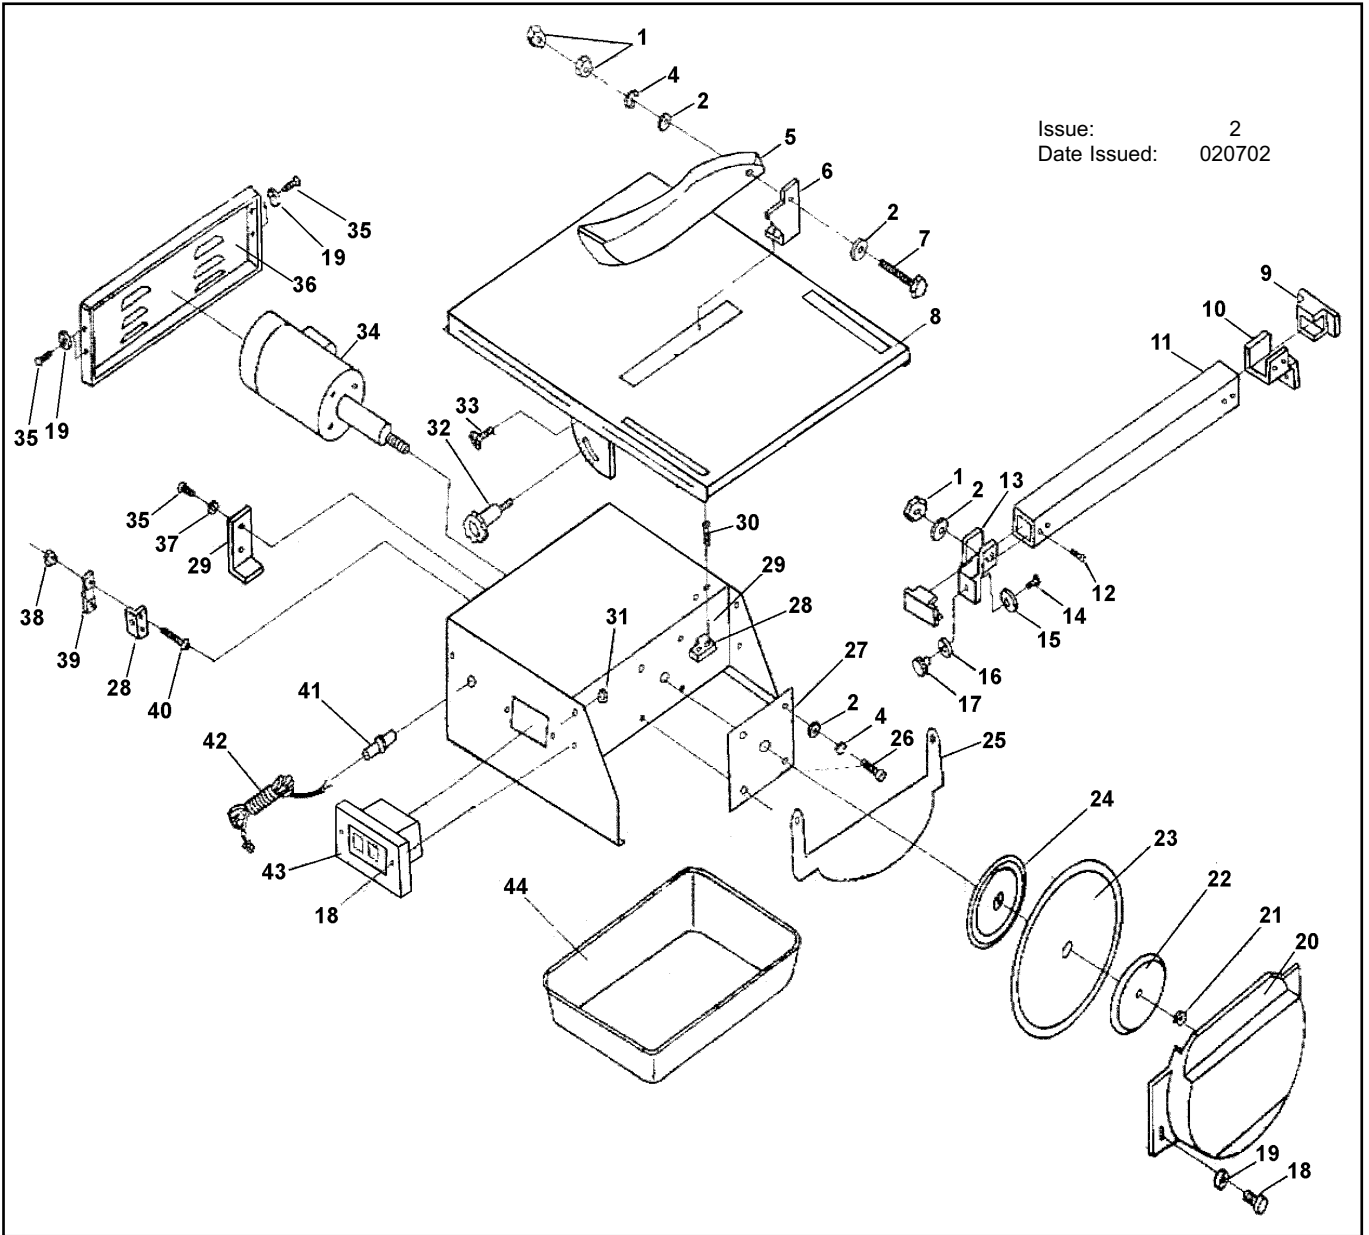

Issue: 2
Date Issued: 020702

ITEM	PART NO.	DESCRIPTION
1	TC180A/01	Nut
2	TC180A/02	Washer
4	TC180A/04	Spring washer
5	TC180A/05	Blade guard
6	TC180A/06	Riving knife
7	TC180A/07	Bolt
8	TC180A/08	Table
9	TC180A/09	End cap
10	TC180A/10	Bracket
11	TC180A/11	Rip fence
12	TC180A/12	Screw
13	TC180A/13	Bracket
14	TC180A/14	Screw
15	TC180A/15	Washer
16	TC180A/16	Washer
17	TC180A/17	Thumb screw
18	TC180A/18	Fixing screw
19	TC180A/19	Washer
20	TC180A/20	Lower guard
21	TC180A/21	Nut
22	TC180A/22	Outer flange

ITEM	PART NO.	DESCRIPTION
23	TC180A/23	Blade
24	TC180A/24	Inner flange
25	TC180A/25	Lower plate
26	TC180A/26	Bolt
27	TC180A/27	Steel plate
28	TC180A/28	Bracket
29	TC180A/29	Housing
30	TC180A/30	Screw
31	TC180A/31	Nut
32	TC180A/32	Tension knob
33	TC180A/33	Bolt
34	TC180A/34	Motor
35	TC180A/35	Screw
36	TC180A/36	Rear cover
37	TC180A/37	Washer
38	TC180A/38	Nut
39	TC180A/39	Clamp
40	TC180A/40	Bolt
41	TC180A/41	Cable gland
42	TC180A/42	Cable
43	TC180A/41	Switch unit
44	TC180A/42	Water Tray