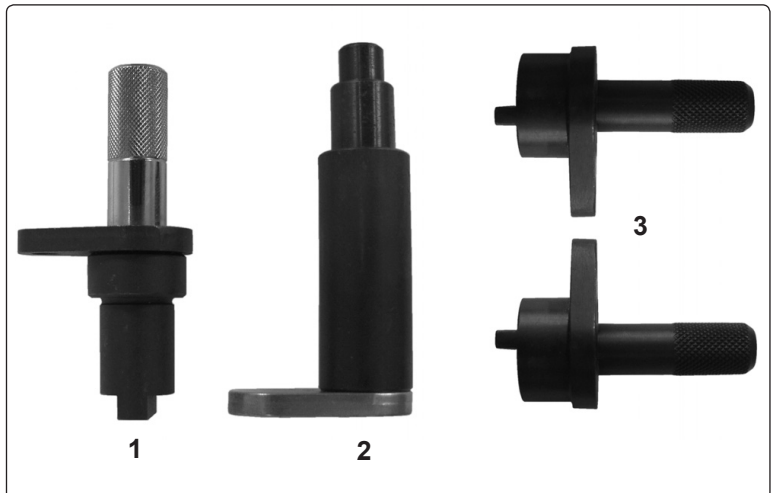

ENGINE CODES

6v - AWY / BMD

12v - AZQ / BME

NOTE: It is our policy to continually improve products and as such we reserve the right to alter data, specifications and component parts without prior notice.

IMPORTANT: No liability is accepted for incorrect use of this product.

WARRANTY: Guarantee is 12 months from purchase date, proof of which will be required for any claim.

INFORMATION: For a copy of our latest catalogue and promotions call us on 01284 757525 and leave your full name and address, including postcode.